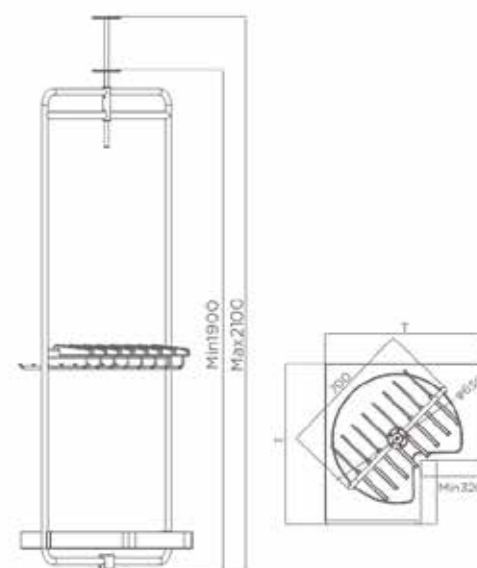

O-Shaped Corner Clothes Rack

ITEM NO.	CABINET	SIZE
706202M	≥ 800 mm	700X650X(1850-2000)mm