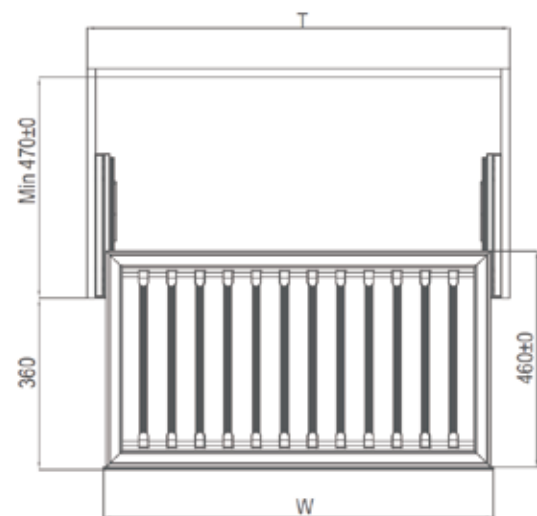

— ONE STOP SOLUTION —

Pants Rack

Art. No.	Cabinet	WidthxDepthxHeight	Color
703724	900mm	864x465x60 mm	Platinum
703723	800mm	764x465x60 mm	Platinum
703722	700mm	664x465x60 mm	Platinum
703721	600mm	564x465x60 mm	Platinum