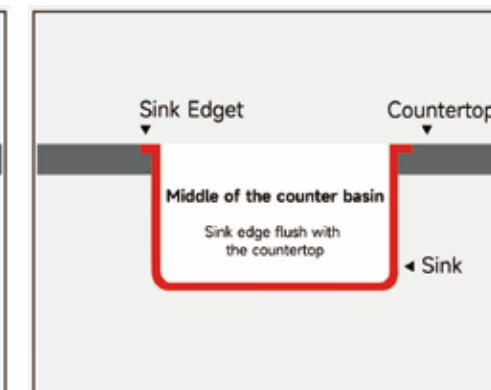

ESR300909

Material and Thickness:
Stainless Steel 1.2 mm

Outer Diameter Size (cm):
76.2x45.6x24

Three Installation Methods for Kitchen Sinks

1. Above counter basin

2. Middle of the counter basin

3. Under counter basin