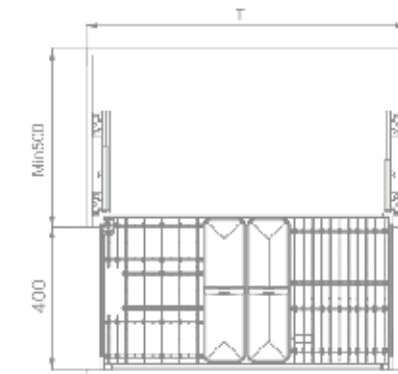

ART. NO.	CABINET	WIDTH X DEPTH X HEIGHT	MATERIAL	SURFACE	PROCESS
303555	600 mm	525x440x130 mm	Aerospace Aluminum + Black Crystal Glass	Premium Gray	Fluorocarbon
303554	700 mm	625x440x130 mm	Aerospace Aluminum + Black Crystal Glass	Premium Gray	Fluorocarbon
303553	750 mm	675x440x130 mm	Aerospace Aluminum + Black Crystal Glass	Premium Gray	Fluorocarbon
303552	800 mm	725x440x130 mm	Aerospace Aluminum + Black Crystal Glass	Premium Gray	Fluorocarbon
303551	900 mm	825x440x130 mm	Aerospace Aluminum + Black Crystal Glass	Premium Gray	Fluorocarbon