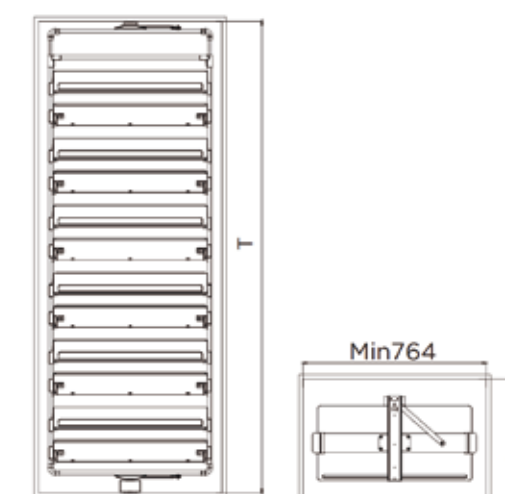

Rotating Shoe Rack

ITEM NO.	CABINET	SIZE
703591M	800 Cabinet (12 Layers)	355X685X(1910-2110)mm
703592M	800 Cabinet (10 Layers)	355X685X(1630-1830)mm
703593M	800 Cabinet (8 Layers)	355X685X(1350-1550)mm
703595M	800 Cabinet (4 Layers)	355X685X(790-990)mm