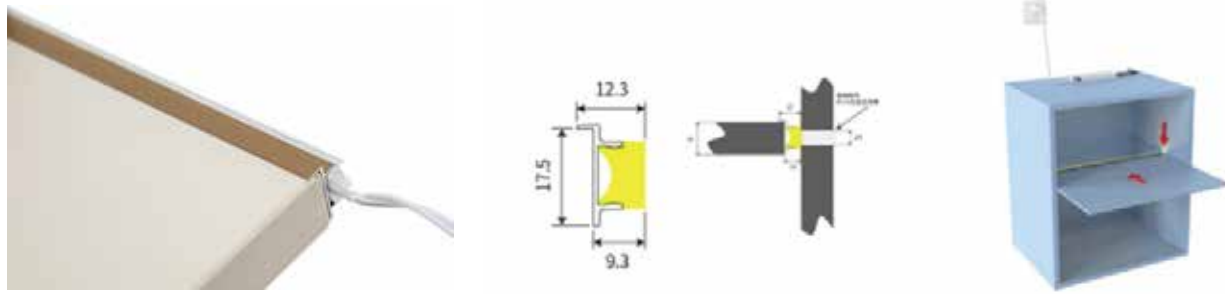

BA-1810

Input Voltage	Power (P/w/m)	Light Body Length (mm)	Color Temperature	CRI	Profile Color	Lifespan	Sensor Switch
DC12V	4.8	563/763/963/1163 (can be cut)	3000K	≥ 90	Gold	≥ 50,000 hours	None

BA-1811

Input Voltage	Power (P/w/m)	Light Body Length (mm)	Color Temperature	CRI	Profile Color	Lifespan	Sensor Switch
DC12V	4.8	563/763/963/1163 (can be cut)	3000K	≥ 90	Gold	≥ 50,000 hours	None

BA-1812

Input Voltage	Power (P/w/m)	Light Body Length (mm)	Color Temperature	CRI	Profile Color	Lifespan	Sensor Switch
DC12V	4.8	563/763/963/1163 (can be cut)	3000K	≥ 90	Gold	≥ 50,000 hours	None

1636

BA-4830

BA-6623

BA-6624

BA-7045

LED MIRROR