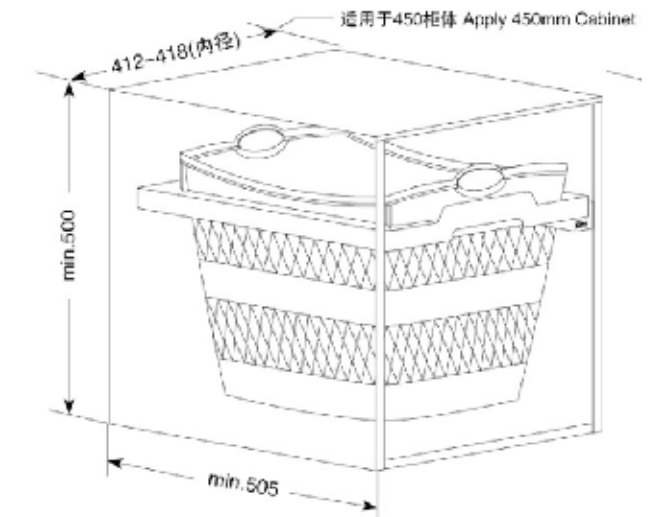

Knife and Fork Box

Suitable for
400-600mm
cabinet width

Suitable for
600-750mm
cabinet width

Suitable for
750-1000mm
cabinet width

BY-450

Capacity	WIDTH X DEPTH X HEIGHT
45L	415x500x490mm

Trash Bin

Available trash bin sizes:
400, 450,