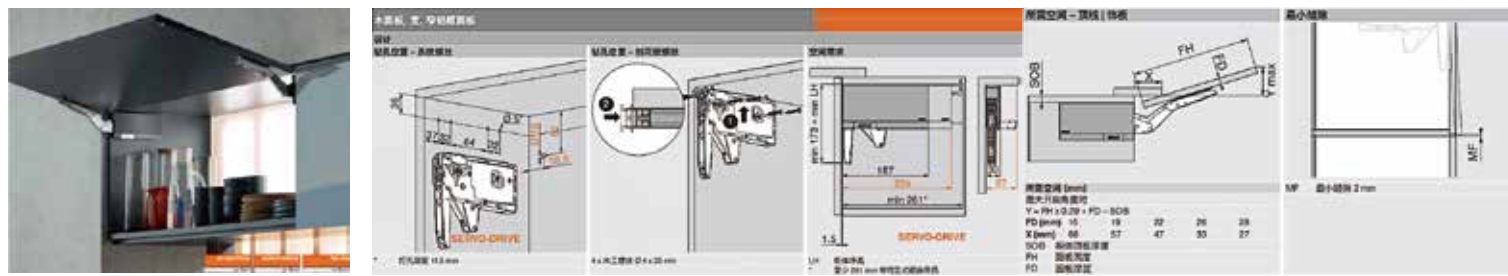

AVENTOS HK top Love Flip Cloud Display