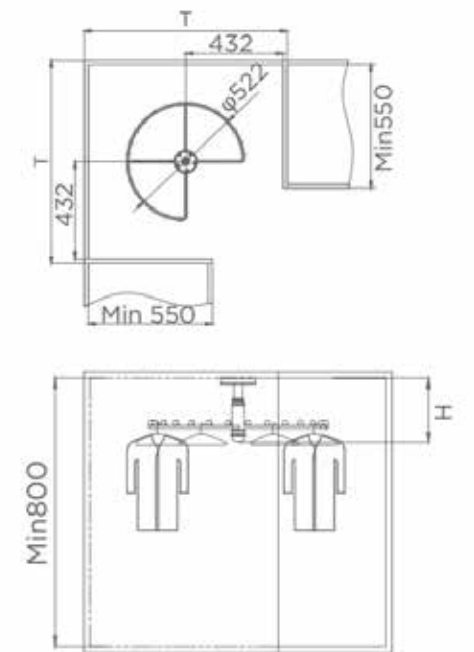

Rotating Clothes Rack

ITEM NO.	CABINET	SIZE
703501M	≥ 900 mm	522X188mm