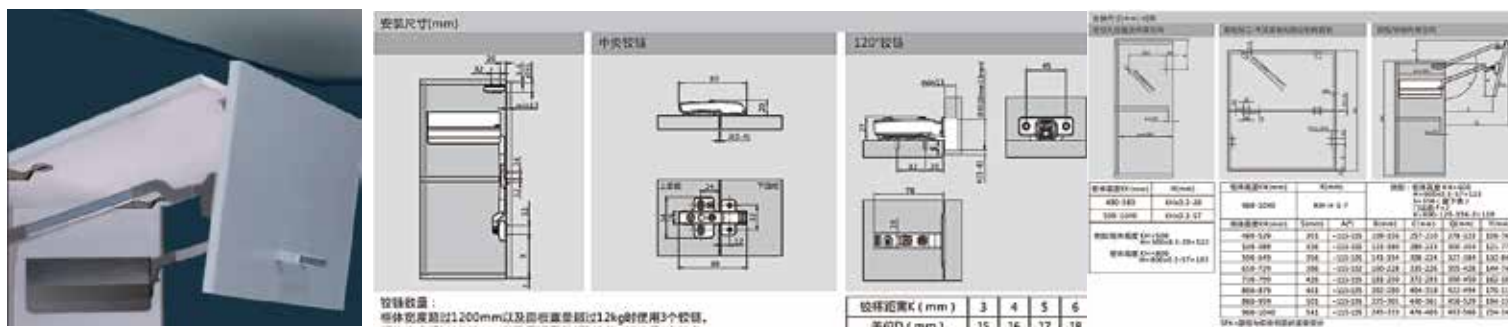

ST Foldable Flip-Up Dynamic Drawer