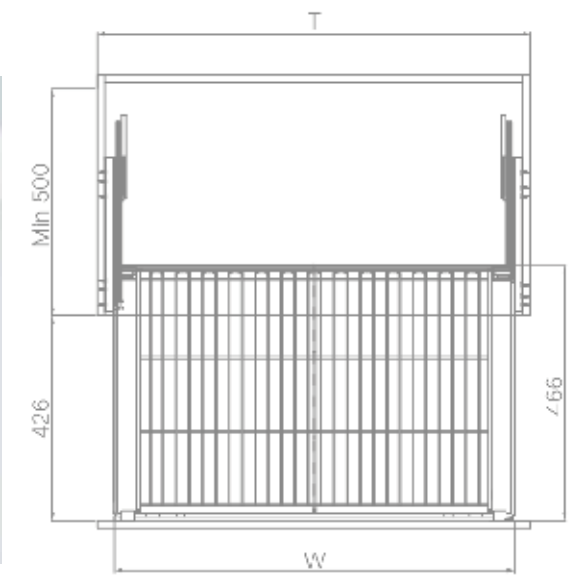

Black Diamond - Base Cabinet Pull-Out Basket

ART. NO.	CABINET	WIDTH X DEPTH X HEIGHT	MATERIAL	SURFACE	PROCESS
309031	600 mm	529x450x650 mm	Carbon Steel	Platinum	Electroplating

Fashion - Four-Sided Basket