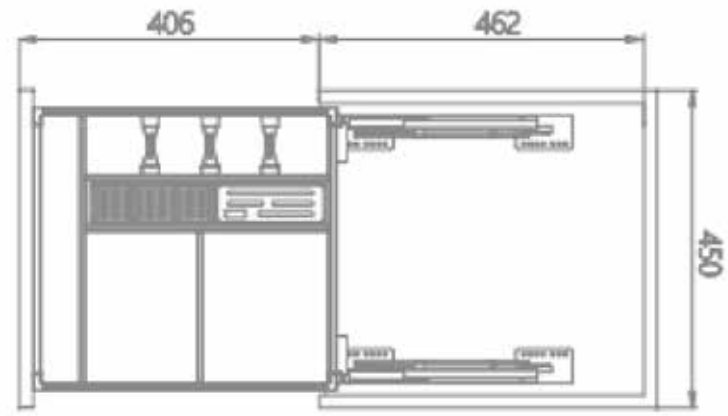

ART. NO.	CABINET	WIDTH X DEPTH X HEIGHT	MATERIAL	SURFACE	PROCESS
306234X1	450 mm	400x430x435 mm	Aluminum Alloy / Stainless Steel / Snowflake Board / ABS	Fluorocarbon	Right-opening Door
306233X1	400 mm	350x430x435 mm	Aluminum Alloy / Stainless Steel / Snowflake Board / ABS	Fluorocarbon	Right-opening Door
306232X1	350 mm	300x430x435 mm	Aluminum Alloy / Stainless Steel / Snowflake Board / ABS	Fluorocarbon	Right-opening Door
306231X1	300 mm	250x430x435 mm	Aluminum Alloy / Stainless Steel / Snowflake Board / ABS	Fluorocarbon	Right-opening Door