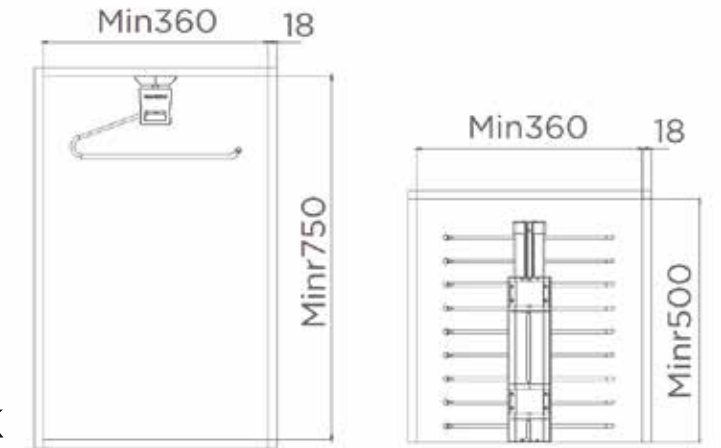

Top-Mounted Pants Rack

ITEM NO.	CABINET	SIZE
703502M	600 mm	350X453X171mm