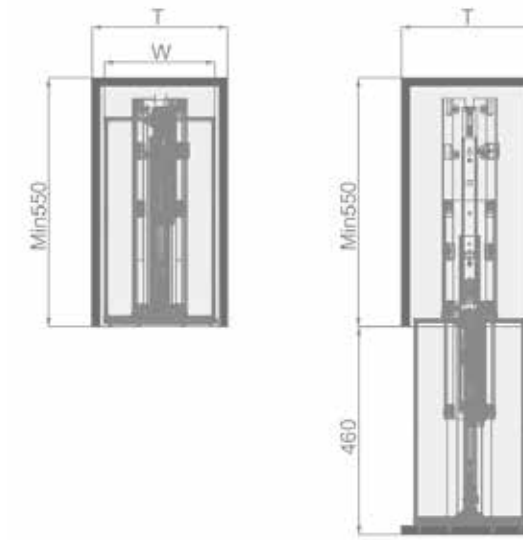

Tall Deep Pull-Out Basket

ART. NO.	CABINET	WIDTH X DEPTH X HEIGHT	MATERIAL	SURFACE	PROCESS	DESCRIPTION
201121	300 mm	250x500x(1259-1659) mm	Carbon Steel	Glossy	Electroplating	Black Diamond Basket, 4 Layers
201122	300 mm	250x500x(1659-2059) mm	Carbon Steel	Glossy	Electroplating	Black Diamond Basket, 5 Layers
201123	300 mm	250x500x(1959-2359) mm	Carbon Steel	Glossy	Electroplating	Black Diamond Basket, 6 Layers
201124	400 mm	350x500x(1259-1659) mm	Carbon Steel	Glossy	Electroplating	Black Diamond Basket, 4 Layers
201125	400 mm	350x500x(1659-2059) mm	Carbon Steel	Glossy	Electroplating	Black Diamond Basket, 5 Layers
201126	400 mm	350x500x(1959-2359) mm	Carbon Steel	Glossy	Electroplating	Black Diamond Basket, 6 Layers