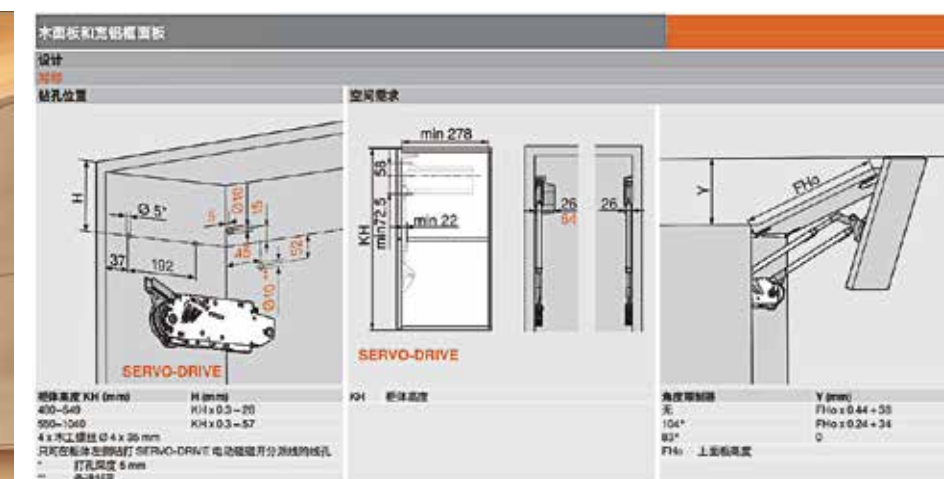

DTC Regular Bottom Support

DTC 3D Adjustable Bottom Support

DTC Bottom Rebound

DTC Ball Bearing Guide Rail

IF Rebounder

Lingyun Exhibition Collision Soft Close Magnetic Type

UPWARD FLIP SUPPORT

AVENTOS HL Love Flip Up Folding Door