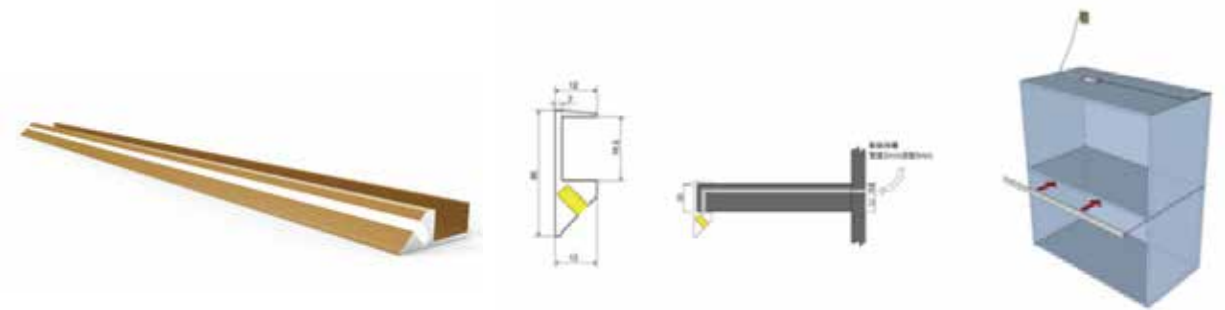

BA-1812

Input Voltage	Power (P/w/m)	Light Body Length (mm)	Color Temperature	CRI	Profile Color	Lifespan	Sensor Switch
DC12V	4.8	563/763/963/1163 (can be cut)	3000K	≥ 90	Gold	≥ 50,000 hours	None

1636

BA-4830

BA-6623

BA-6624

BA-7045