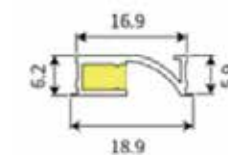

BA-1807

Input Voltage	Power (P/w/m)	Light Body Length (mm)	Color Temperature	CRI	Profile Color	Lifespan	Sensor Switch	Extension	Slot Size (Width x Depth)
DC12V	8.6	563/763/963/1163/1500 /2000/2400/2720 (can be cut)	3000K	≥ 90	Gold	≥ 50,000 hours	None	Optional	18 x 7 mm