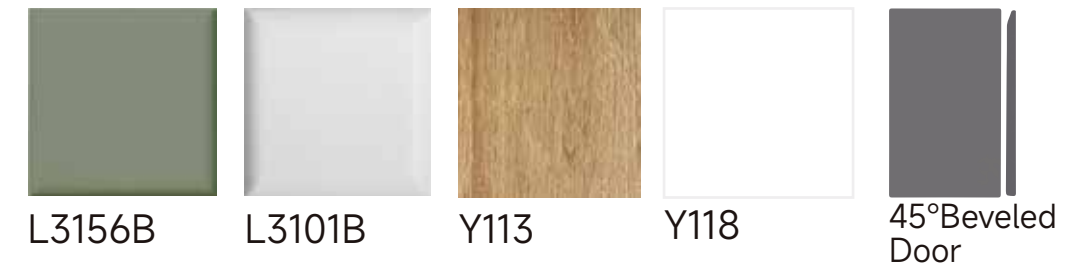

L3156B   L3101B   Y113   Y118   45°Beveled Door

Description	Item	Material
Door 1	L3156B	Lacquer
Door 2	L3101B	Lacquer
Carcase	Y113	Melamine
Carcase	Y118	Melamine
Handle	45°Beveled Door