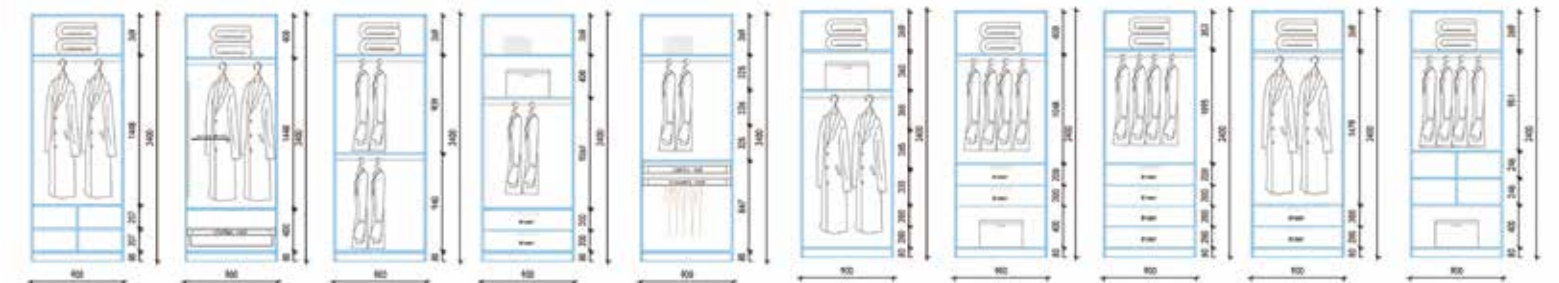

Wardrobe Length from 700mm to 900mm

Description	Item	Material
Door1	L3156B	Lacquer
Door2	L3101B	Lacquer
Door3	L3170B	Lacquer
Carcase	Y118	Melamine
Hanger	GYT01+GYT011	Aluminum Alloy

Wardrobe Skirting Choice