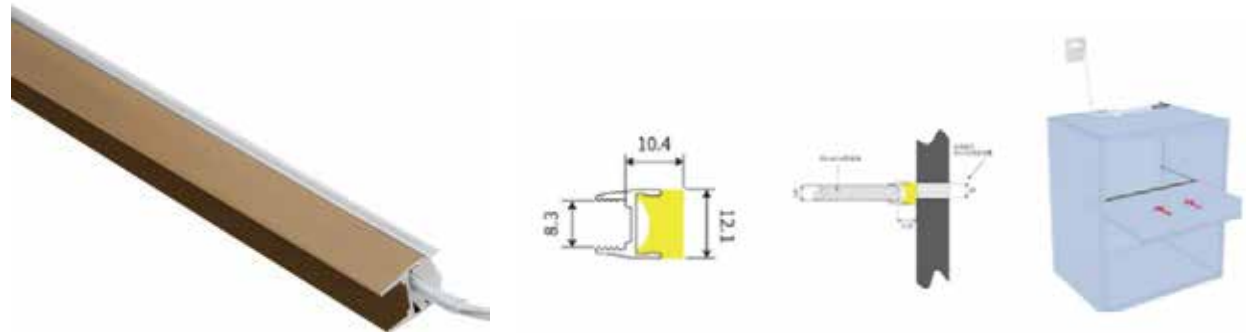

BA-1810

Input Voltage	Power (P/w/m)	Light Body Length (mm)	Color Temperature	CRI	Profile Color	Lifespan	Sensor Switch
DC12V	4.8	563/763/963/1163 (can be cut)	3000K	≥ 90	Gold	≥ 50,000 hours	None

BA-1811

Input Voltage	Power (P/w/m)	Light Body Length (mm)	Color Temperature	CRI	Profile Color	Lifespan	Sensor Switch
DC12V	4.8	563/763/963/1163 (can be cut)	3000K	≥ 90	Gold	≥ 50,000 hours	None

BA-1812

Input Voltage	Power (P/w/m)	Light Body Length (mm)	Color Temperature	CRI	Profile Color	Lifespan	Sensor Switch
DC12V	4.8	563/763/963/1163 (can be cut)	3000K	≥ 90	Gold	≥ 50,000 hours	None

1636

BA-4830

BA-6623

BA-6624

BA-7045

LED MIRROR