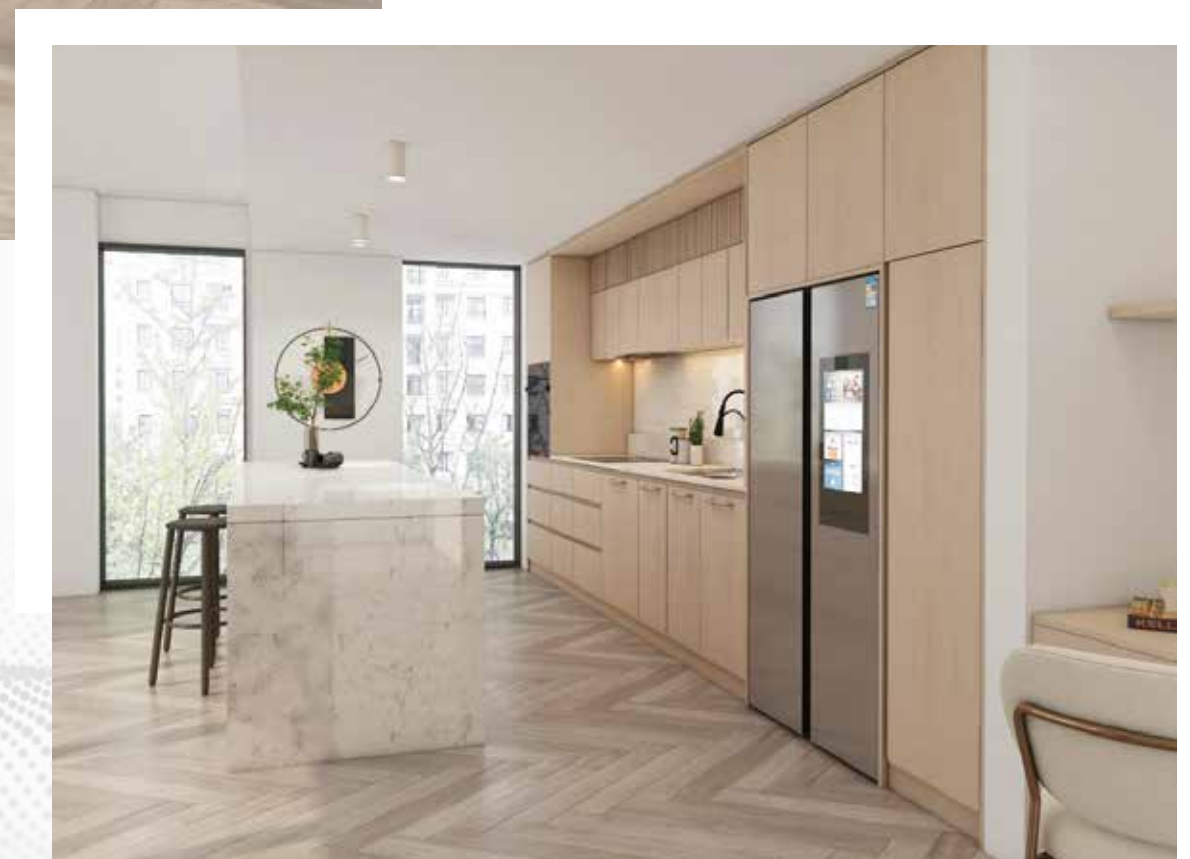

Description	Item	Material
Door	Y200	Melamine
Carcase	Y12	Melamine
Handle	45°Beveled Door	
Countertop	QH106	Quartz Stone