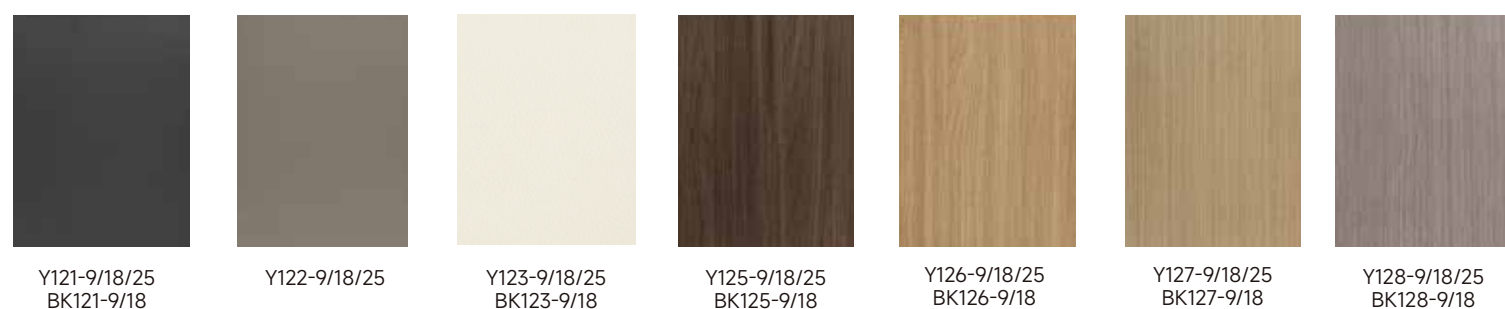

Max panel size 1220*2720mm: Y121-18, Y122-18, Y123-18, Y125-18, Y126-18, Y127-18, Y128-18, Y130-18, Y131-18, Y132-18, Y133-18

Max panel size 1220*2420mm: Other Y Series, Other Bk Series