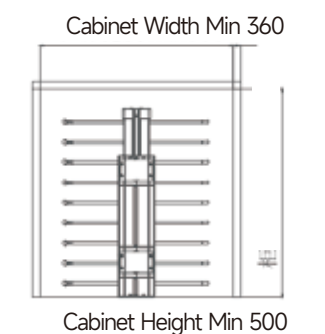

Top-Mounted Pants Rack

Art. No.	Cabinet	WidthxDepthxHeight	Color
703502	400mm	350x453x171 mm	Platinum + Armani Orange