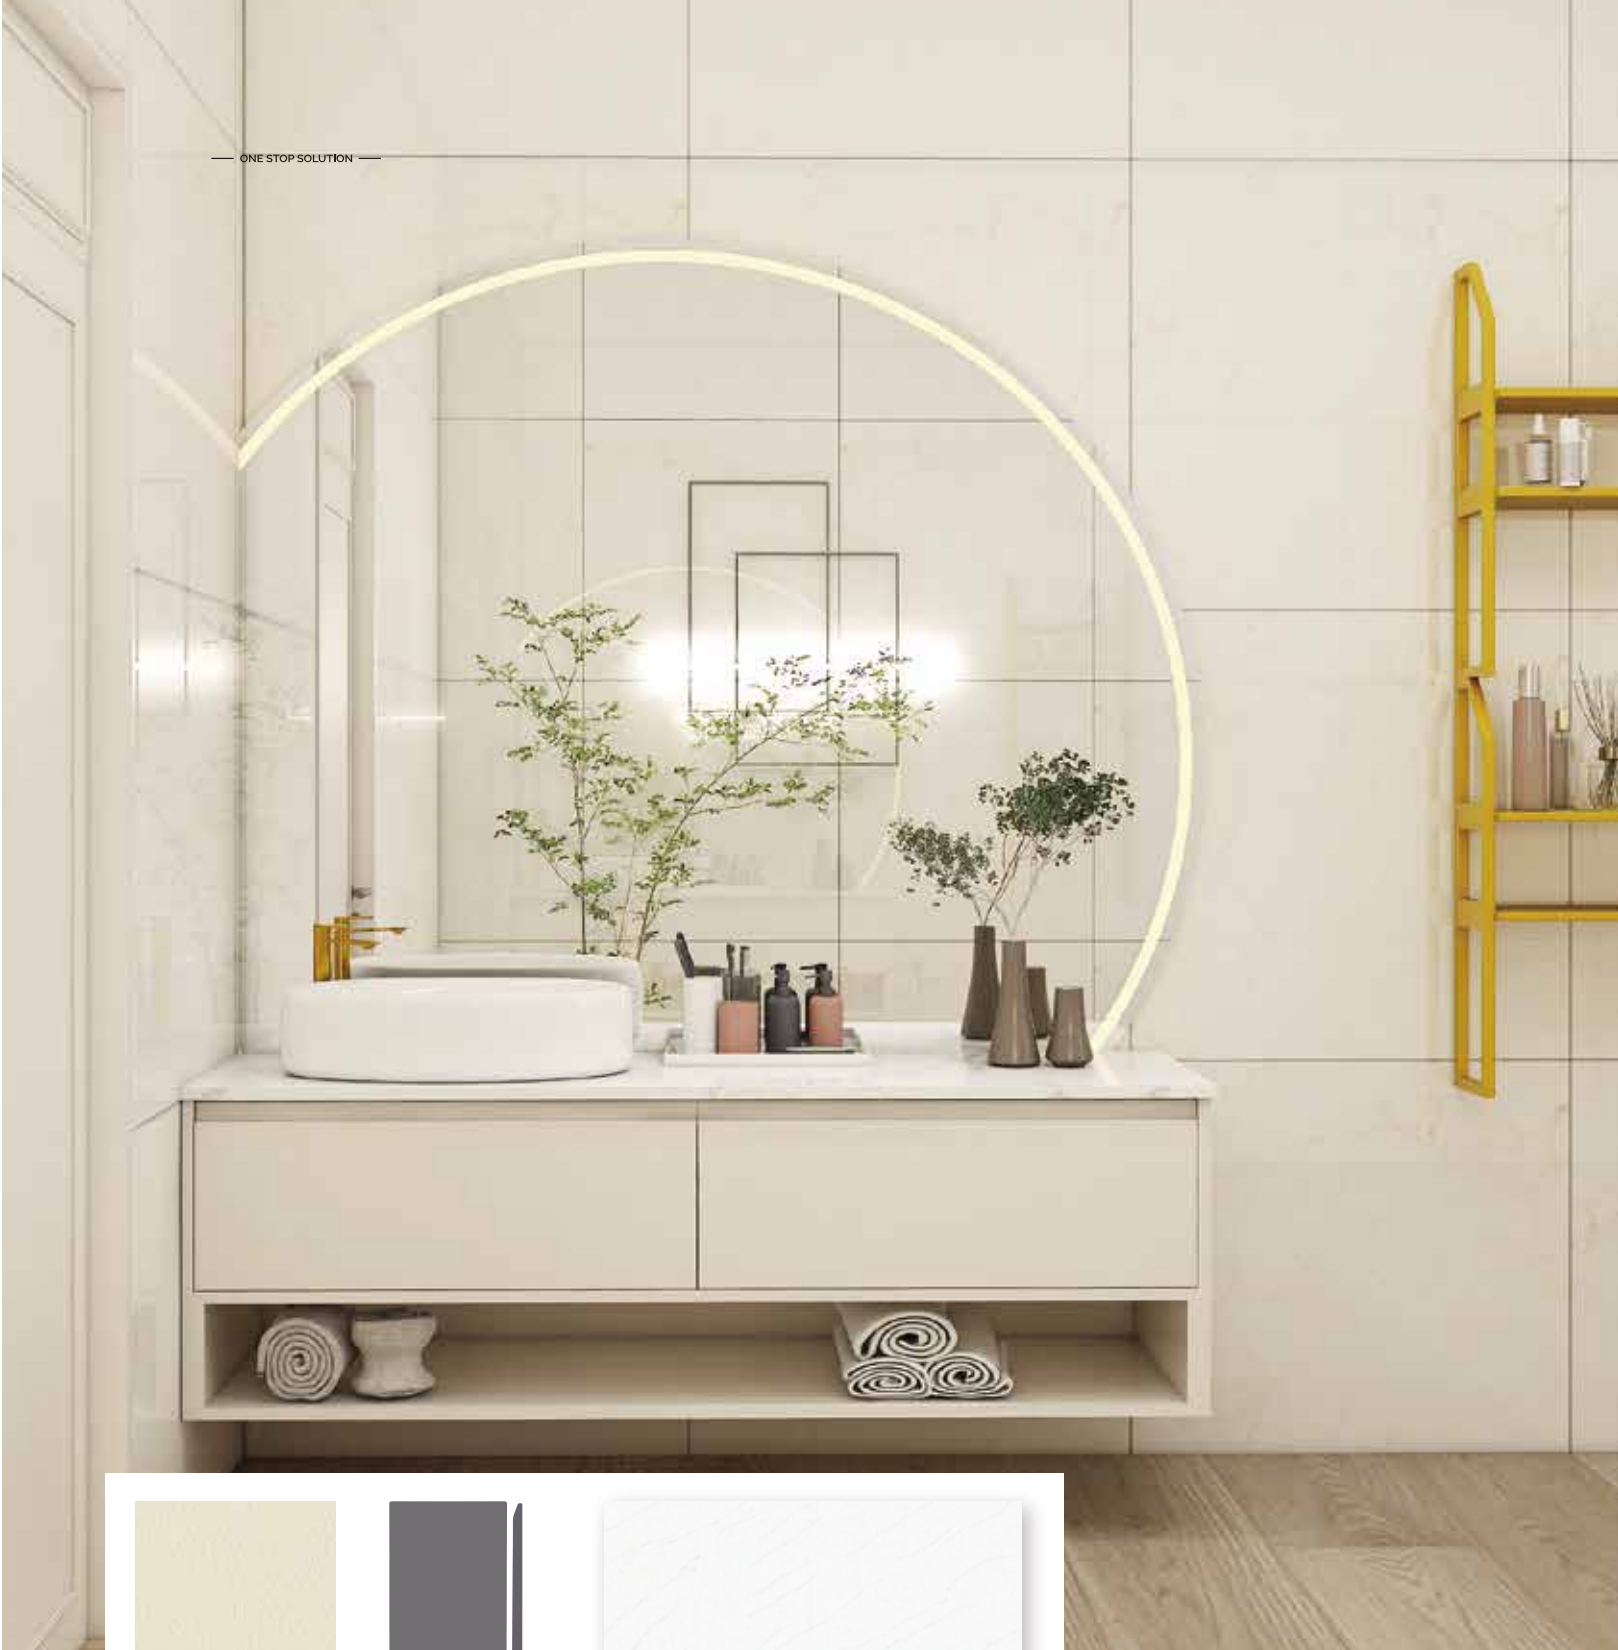

BK126

45°Beveled Door

PYHZX163215Y218RS

Description	Item	Material
Door	BK126	Melamine
Carcase	BK126	Melamine
Countertop	PYHZX163215Y218RS	Sintered Stone
Handle	45°Beveled Door	

Y123

45° Beveled Door

PSL8431-1