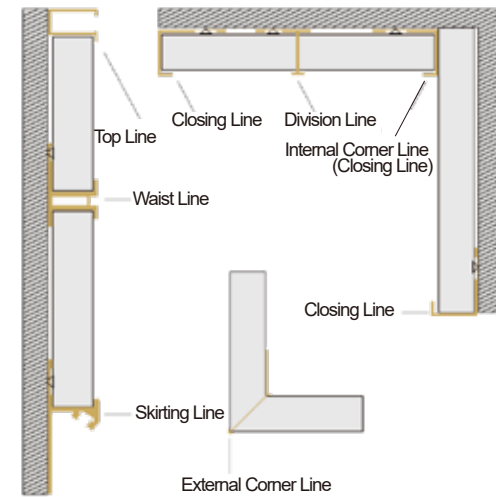

THE CRAFT STRUCTURE OF WALL PANELS

• Cabinet Packaging Methods

Description	Item	Material
Wall Panel 1	Y122 flat	Melamine
Wall Panel 2	Y126 flat	Melamine