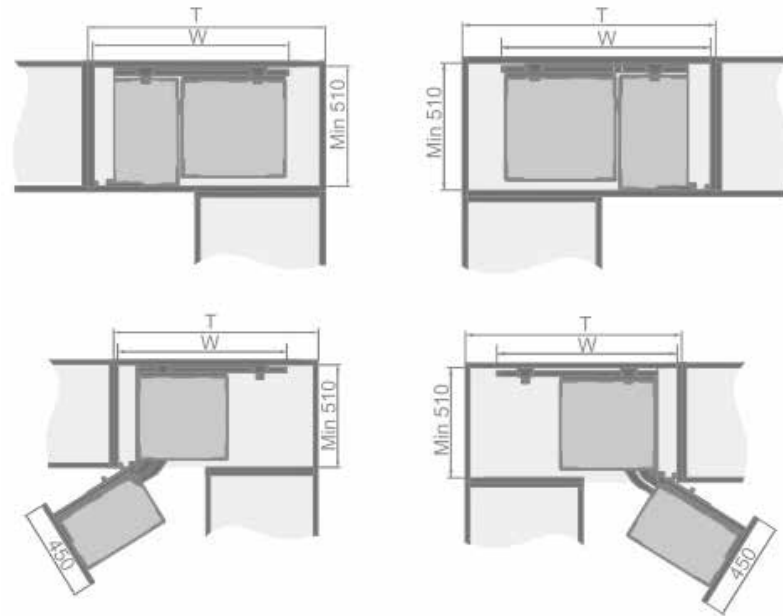

Y750

Y830

Y850

— ONE STOP SOLUTION —

ACCESSORIES FOR KITCHEN PANTRY & LAUNDRY

Corner Monster

ART. NO.	CABINET	WIDTH X DEPTH X HEIGHT	MATERIAL	SURFACE	PROCESS	DESCRIPTION
101055	900 mm	860x510x535mm	Aerospace Aluminum Premium Gray	Fluorocarbon	Fluorocarbon	Left-opening Door
101056	900 mm	860x510x535mm	Aerospace Aluminum Premium Gray	Fluorocarbon	Fluorocarbon	Right-opening Door