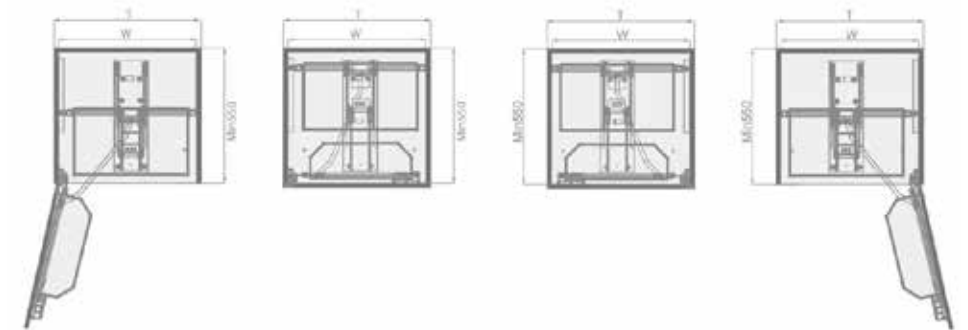

ART. NO.	CABINET	WIDTH X DEPTH X HEIGHT	MATERIAL	SURFACE	PROCESS	DESCRIPTION
202261	450/500 mm	408x500x1335 mm	Carbon Steel	Glossy	Electroplating	Black Diamond Basket, 4 Layers
202262	450/500 mm	408x500x1625 mm	Carbon Steel	Glossy	Electroplating	Black Diamond Basket, 5 Layers
202263	450/500 mm	408x500x1825 mm	Carbon Steel	Glossy	Electroplating	Black Diamond Basket, 6 Layers
202264	600 mm	558x500x1335 mm	Carbon Steel	Glossy	Electroplating	Black Diamond Basket, 4 Layers
202265	600 mm	558x500x1625 mm	Carbon Steel	Glossy	Electroplating	Black Diamond Basket, 5 Layers
202266	600 mm	558x500x1825 mm	Carbon Steel	Glossy	Electroplating	Black Diamond Basket, 6 Layers