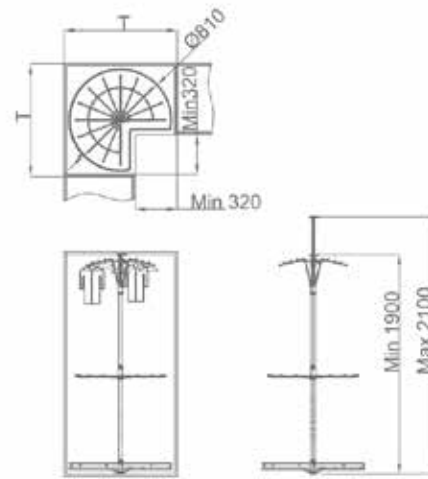

Three-Layer Corner Clothing Basket

Art. No.	Cabinet	WidthxDepthxHeight	Color
703551	≥ 900mm	810x1900-2100 mm	Platinum + Armani Orange
703552	≥ 800mm	720x1900-2100 mm	Platinum + Armani Orange