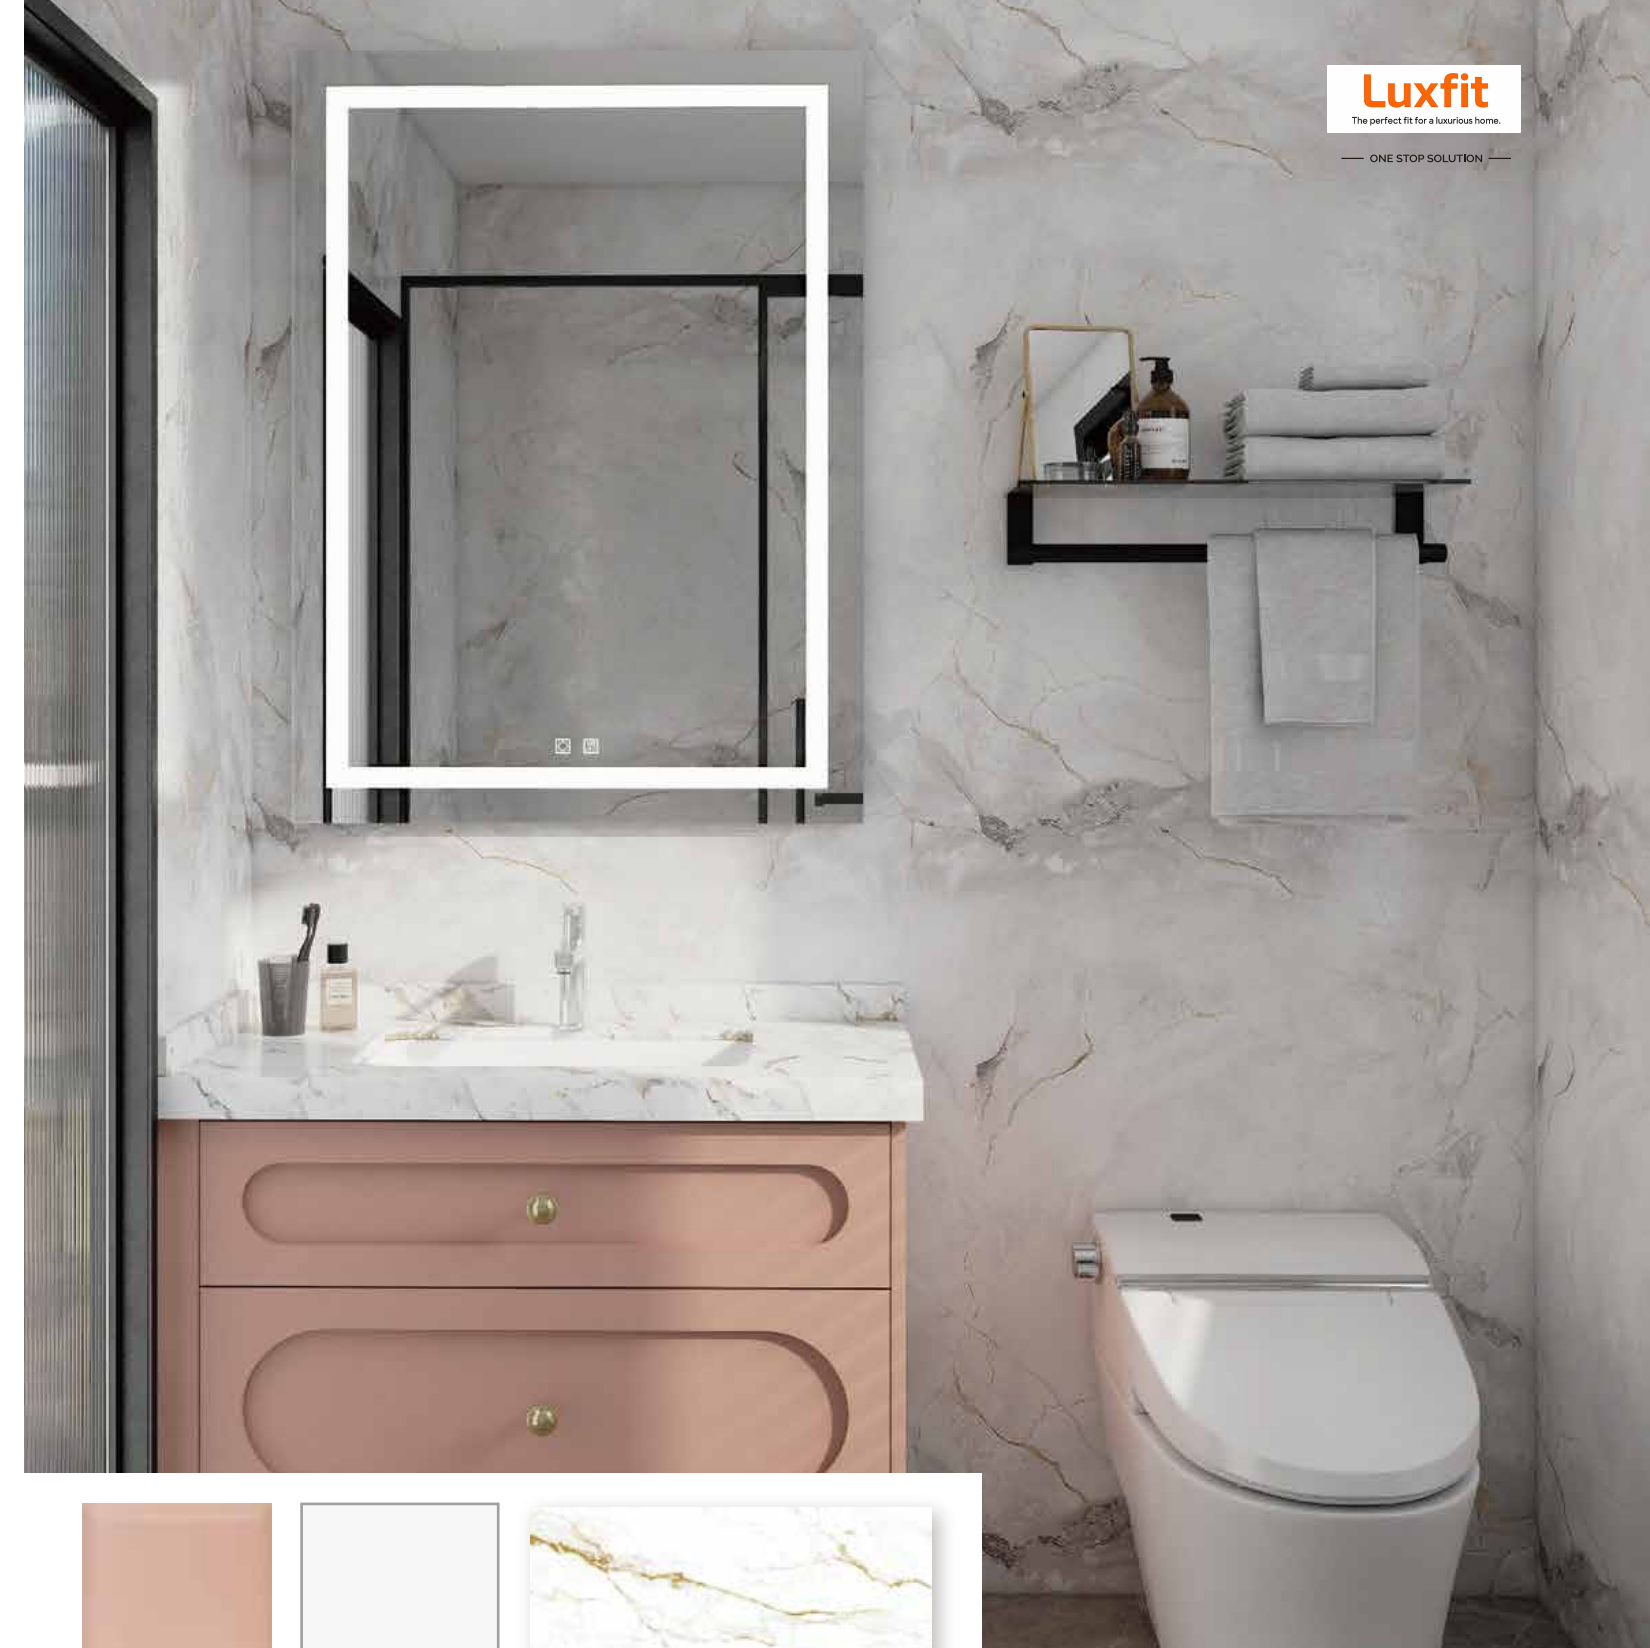

L3176B

Y127

QS102

J096

Description	Item	Material
Door	L3176B	Lacquer
Carcase	Y127	Melamine
Countertop	QS102	Quartz Stone
Handle	J096	

L3161B

BK12

PYHZX163215Y322RS