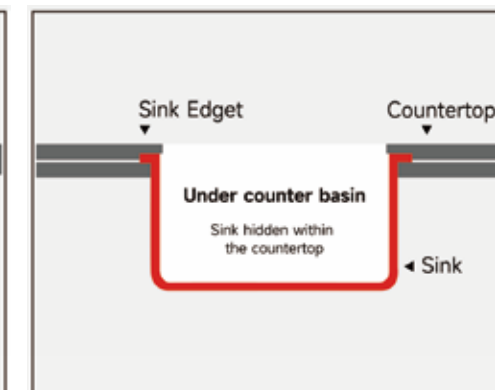

ESR300909

Material and Thickness:
Stainless Steel 1.2 mm

Outer Diameter Size (cm):
76.2x45.6x24

Three Installation Methods for Kitchen Sinks

1. Above counter basin

2. Middle of the counter basin

3. Under counter basin