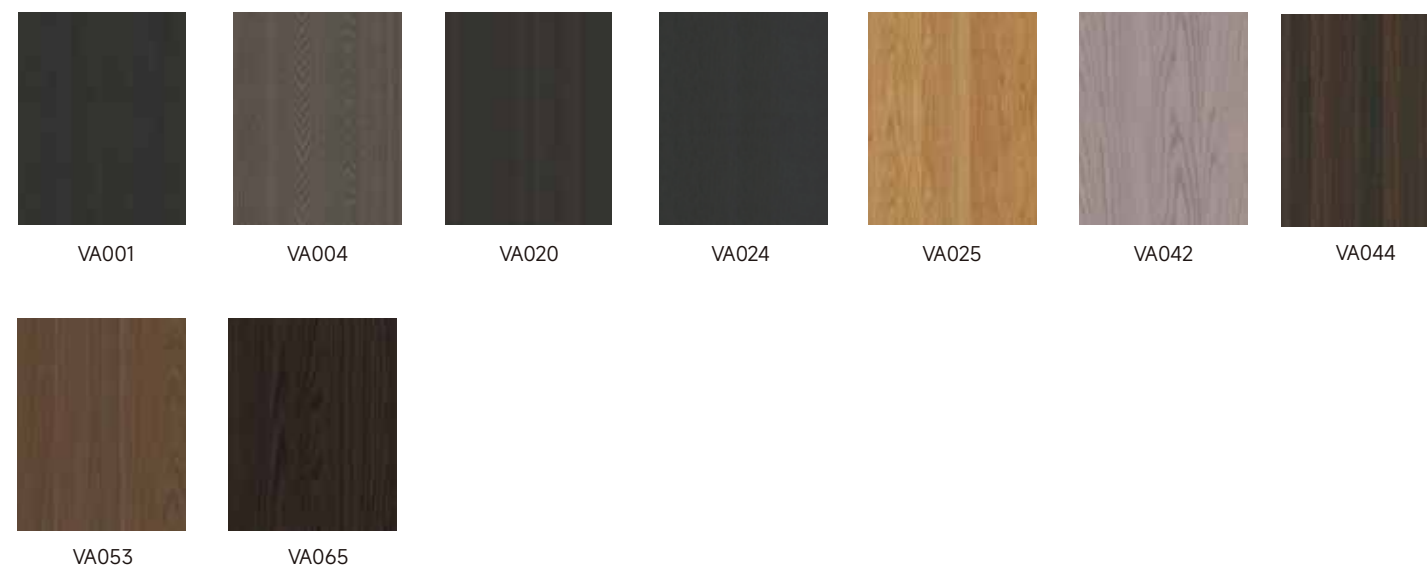

· Wooden nature veneer