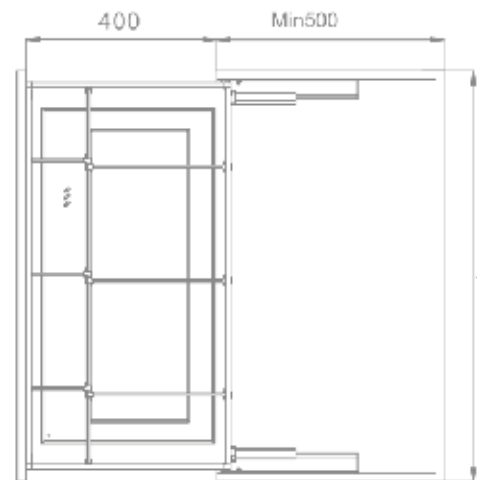

ART. NO.	CABINET	WIDTH X DEPTH X HEIGHT	MATERIAL	SURFACE	PROCESS
303595	600 mm	550x460x250 mm	Aerospace Aluminum	Premium Gray + Rose Gold	Fluorocarbon
303594	700 mm	650x460x250 mm	Aerospace Aluminum	Premium Gray + Rose Gold	Fluorocarbon
303593	750 mm	700x460x250 mm	Aerospace Aluminum	Premium Gray + Rose Gold	Fluorocarbon
303592	800 mm	750x460x250 mm	Aerospace Aluminum	Premium Gray + Rose Gold	Fluorocarbon
303591	900 mm	850x460x250 mm	Aerospace Aluminum	Premium Gray + Rose Gold	Fluorocarbon