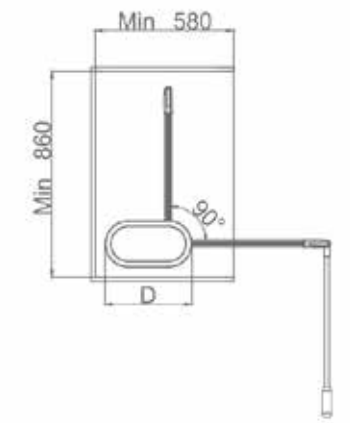

Clothes Lifting Rack

Art. No.	Cabinet	WidthxDepthxHeight	Color
Customized Version			
定制款 703158P	500-600mm	(464-564)x366x792 mm	Platinum
Customized Version			
定制款 703157P	700-900mm	(664-864)x366x792 mm	Platinum
703156P	900-1100mm	(864-1064)x366x792 mm	Platinum