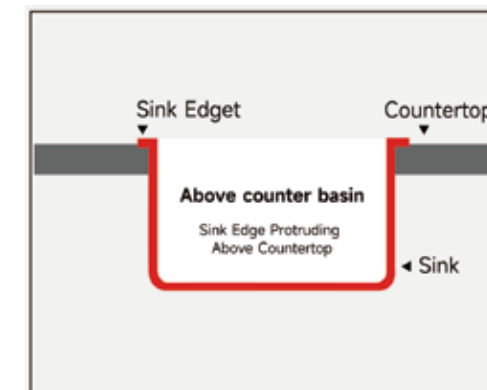

Three Installation Methods for Kitchen Sinks

1. Above counter basin