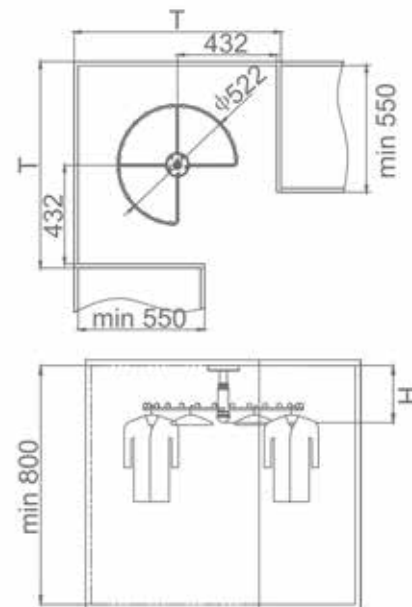

Rotating Clothes Rack

Art. No.	Cabinet	WidthxDepthxHeight	Color
703501P	≥ 600mm	522x188 mm	Platinum