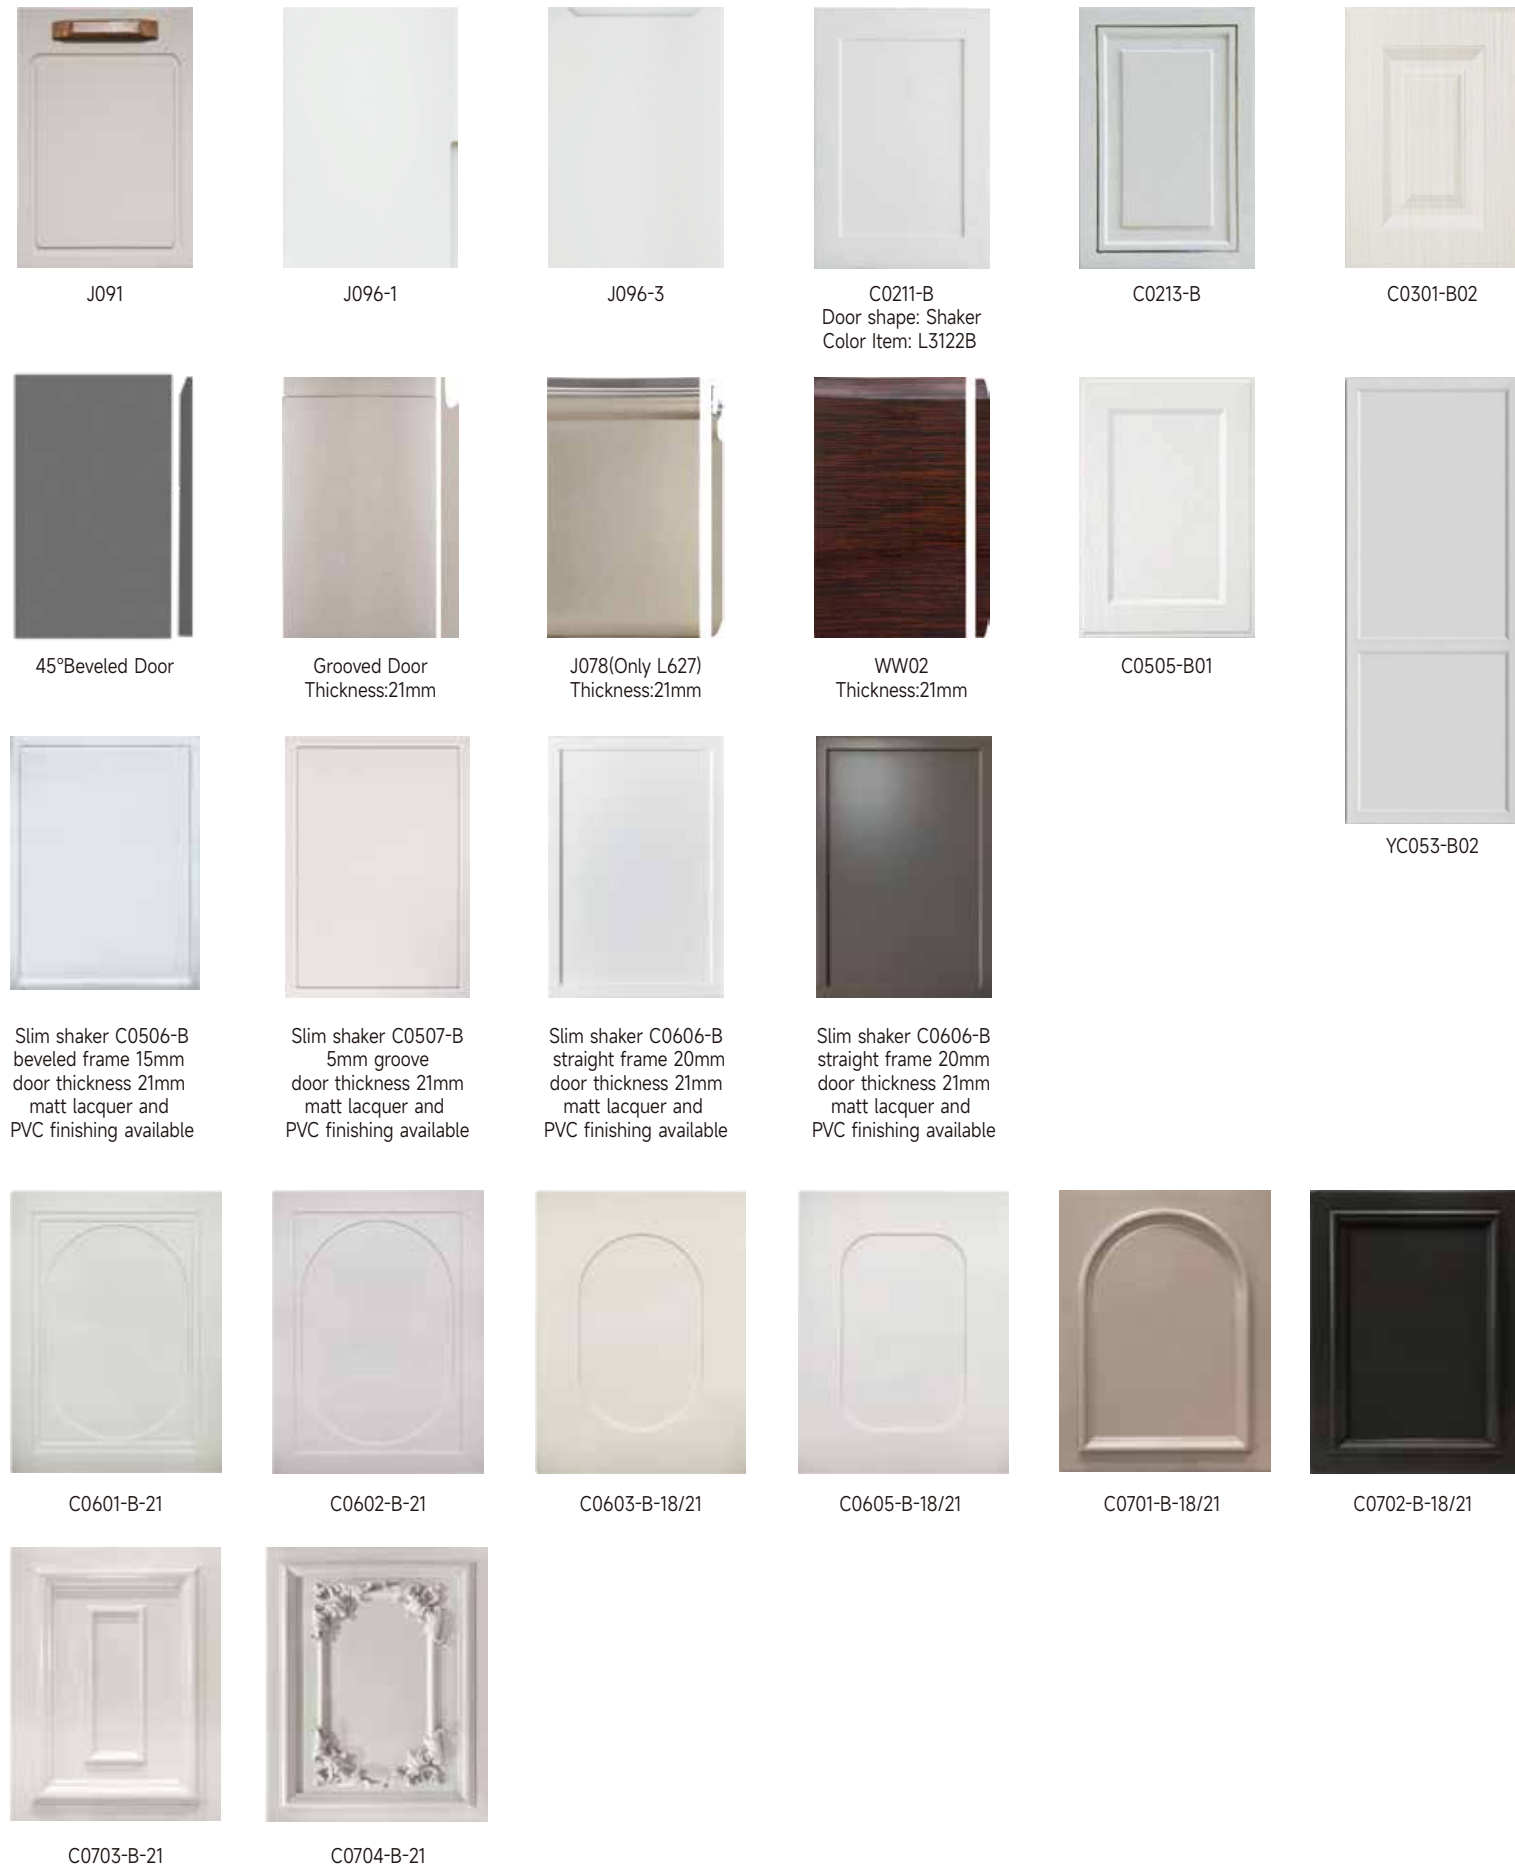

· Door shape option

J078/ww02: high glossy finishing J096/45°Beveled Door/Grooved Door: high glossy and matt