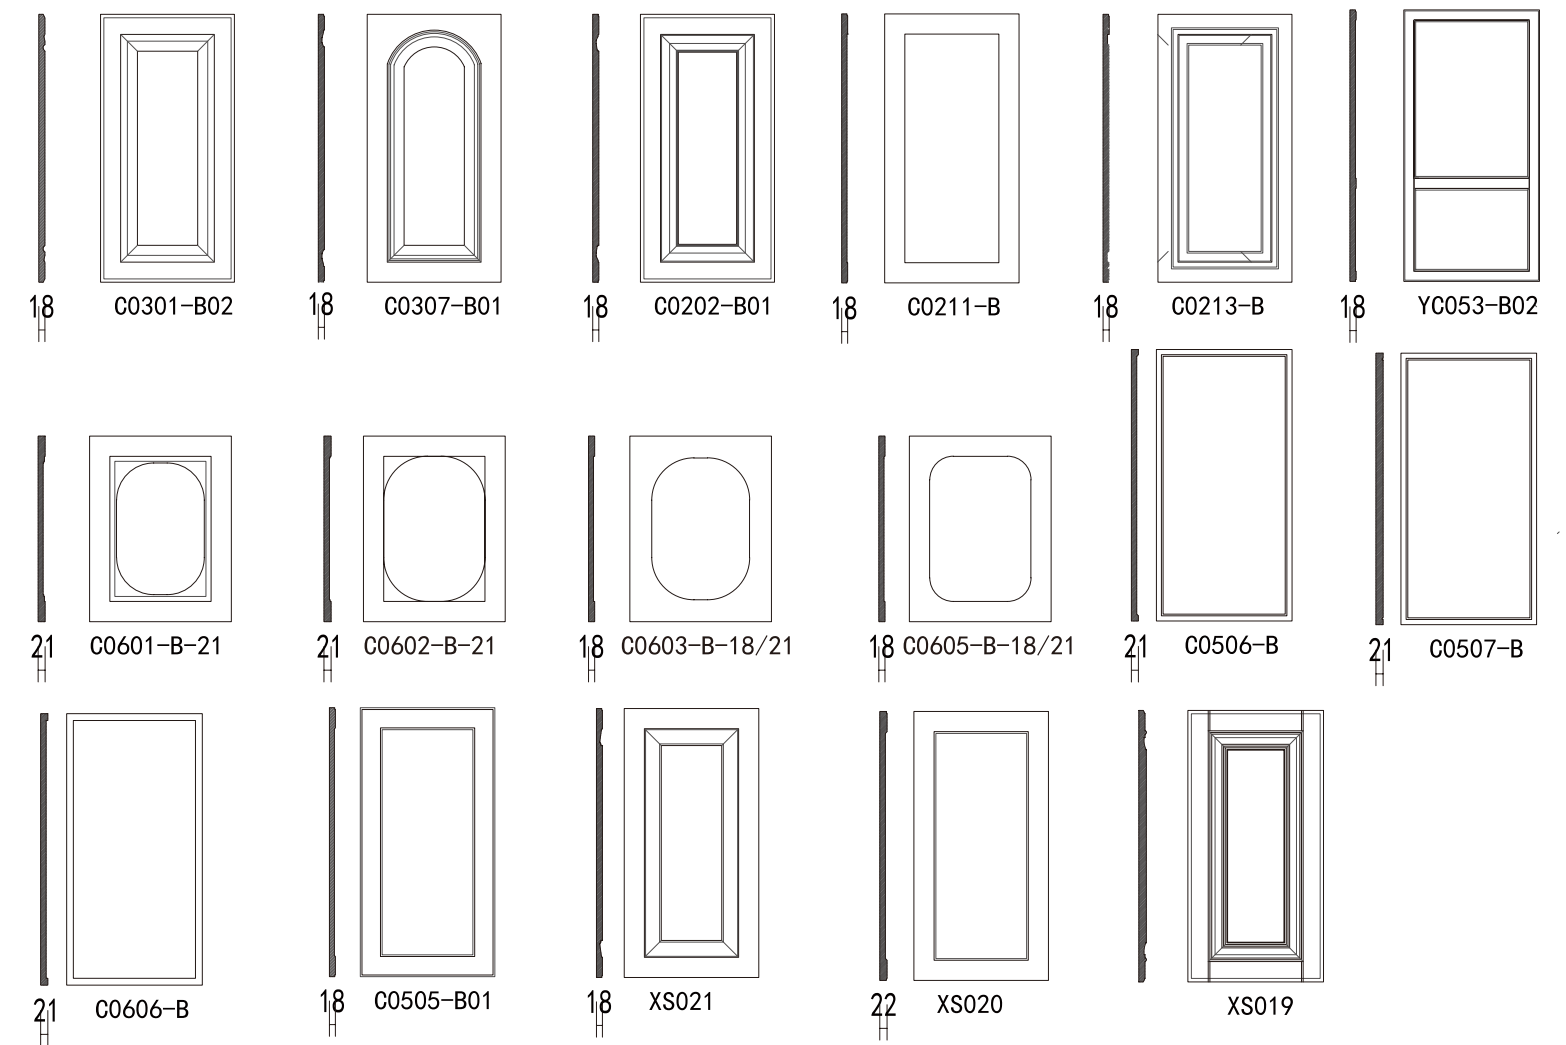

· Door shape option

J078/ww02: high glossy finishing J096/45°Beveled Door/Grooved Door: high glossy and matt