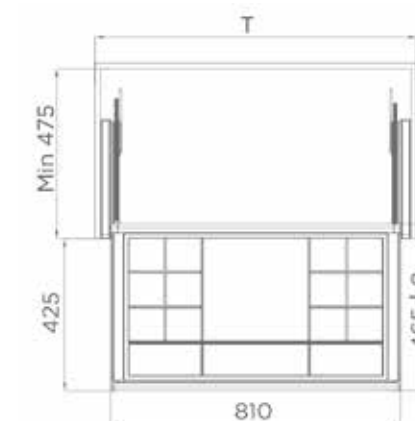

Underwear Drawer

ITEM NO.	CABINET	SIZE
706011M	600 mm	510X465X91 mm
706012M	700 mm	610X465X91 mm
706013M	800 mm	710X465X91 mm
706014M	900 mm	810X465X91 mm