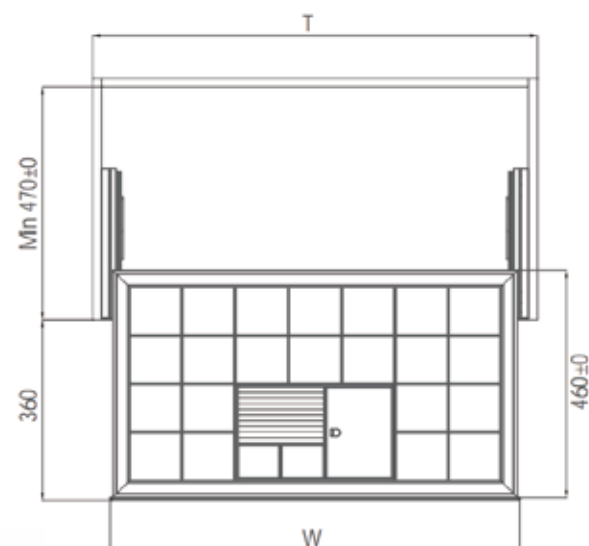

Jewelry Drawer

Art. No.	Cabinet	WidthxDepthxHeight	Color
703744	900mm	864x465x60 mm	Platinum + Armani Orange
703743	800mm	764x465x60 mm	Platinum + Armani Orange
703742	700mm	664x465x60 mm	Platinum + Armani Orange
703741	600mm	564x465x60 mm	Platinum + Armani Orange