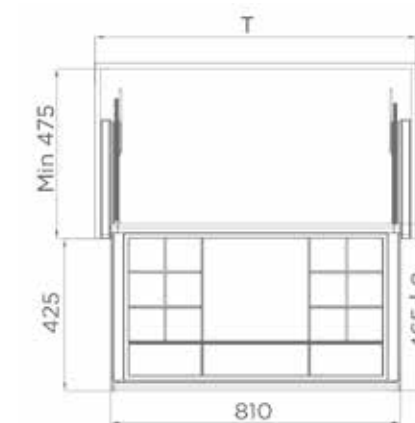

Underwear Drawer

ITEM NO.	CABINET	SIZE
706011M	600 mm	510X465X91 mm
706012M	700 mm	610X465X91 mm
706013M	800 mm	710X465X91 mm
706014M	900 mm	810X465X91 mm