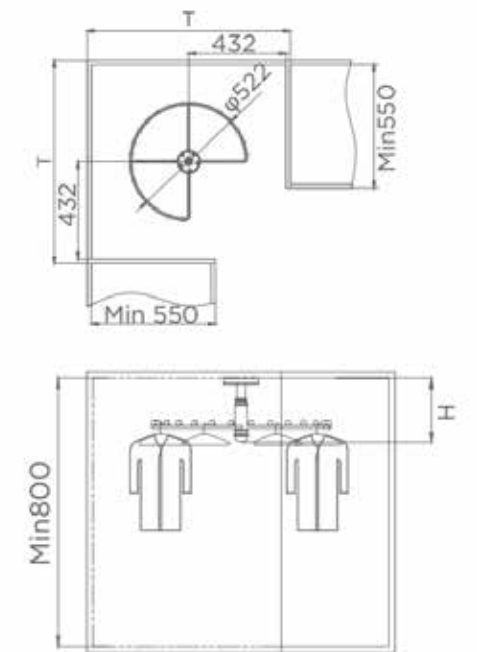

Rotating Clothes Rack

ITEM NO.	CABINET	SIZE
703501M	≥ 900 mm	522X188mm