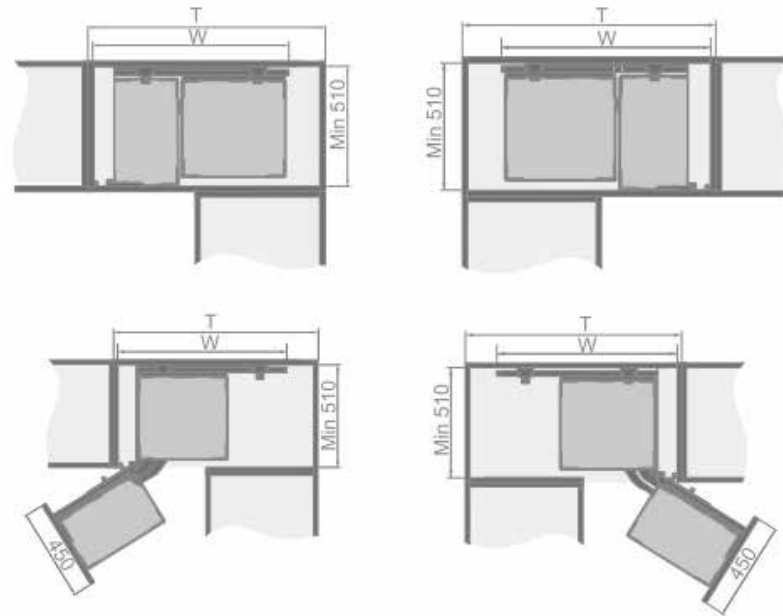

HANDLE

HANDLE

HIDDEN HANDLE

CABINET HIDDEN HANDLE

— ONE STOP SOLUTION —

ACCESSORIES FOR KITCHEN PANTRY & LAUNDRY

Corner Monster

ART. NO.	CABINET	WIDTH X DEPTH X HEIGHT	MATERIAL	SURFACE	PROCESS	DESCRIPTION
101055	900 mm	860x510x535mm	Aerospace Aluminum Premium Gray	Fluorocarbon	Fluorocarbon	Left-opening Door
101056	900 mm	860x510x535mm	Aerospace Aluminum Premium Gray	Fluorocarbon	Fluorocarbon	Right-opening Door