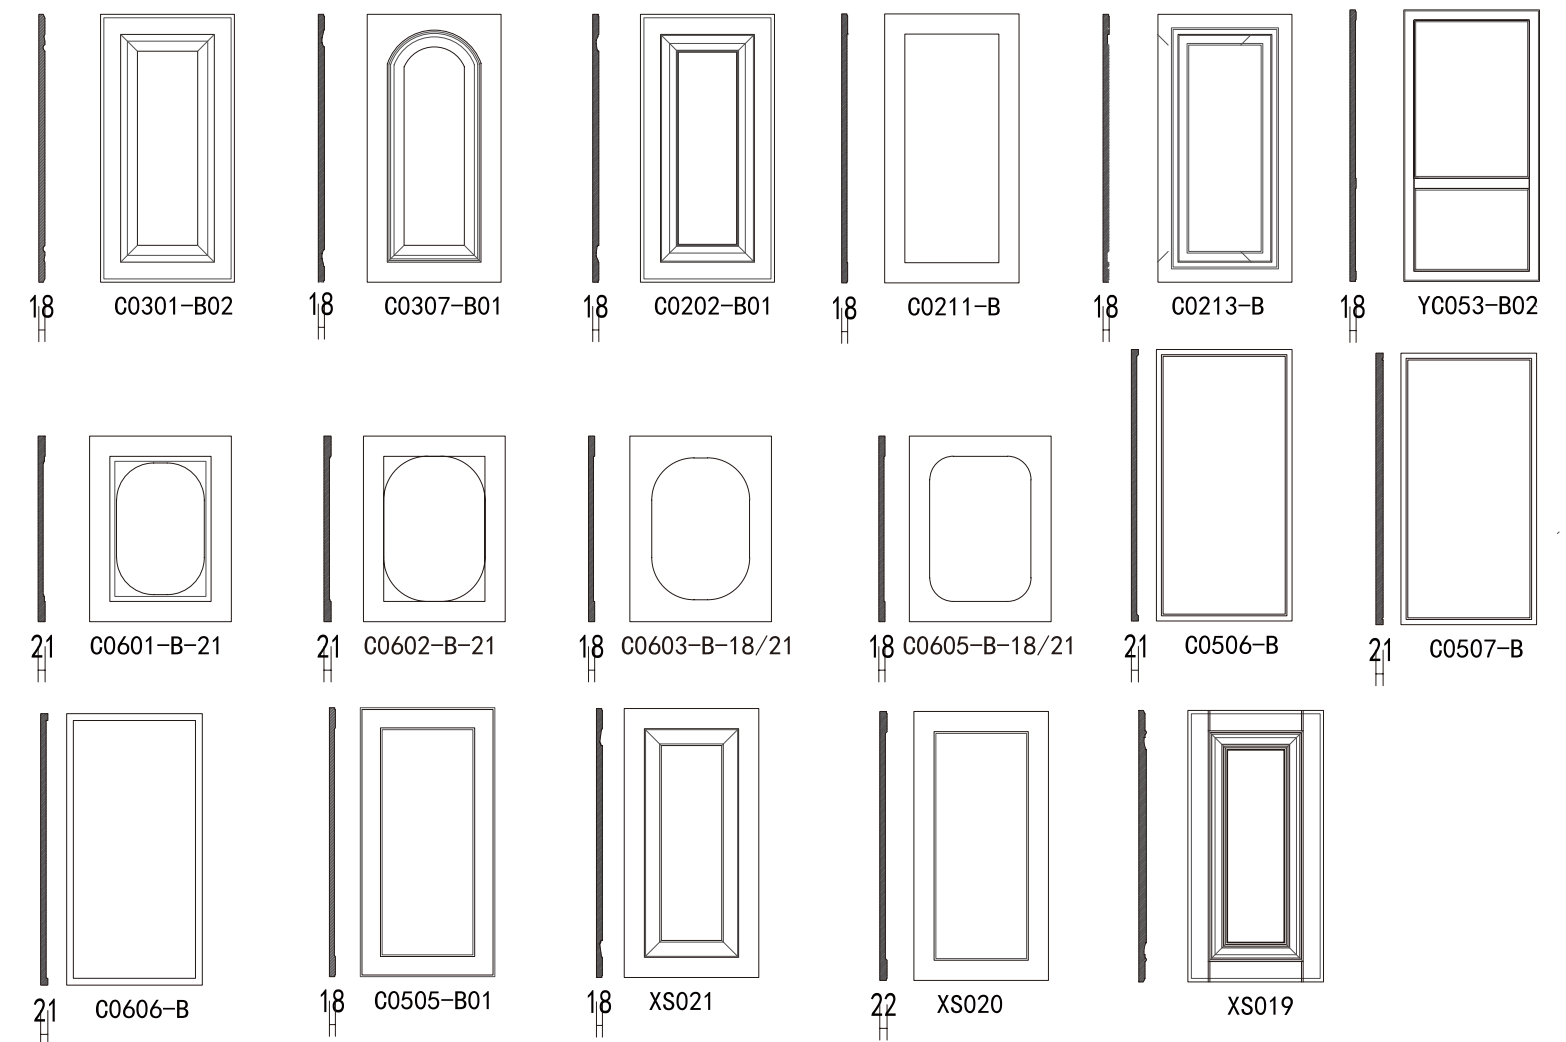

A mean high glossy finish, B mean matt finish

Max panel size 1200*2420mm: Aall colors in 9mm thickness

Max panel size 1200*2720mm: All colors in 18/21/25 mm thickness

• Door shape option

J078/ww02: high glossy finishing J096/45°Beveled Door/Grooved Door: high glossy and matt