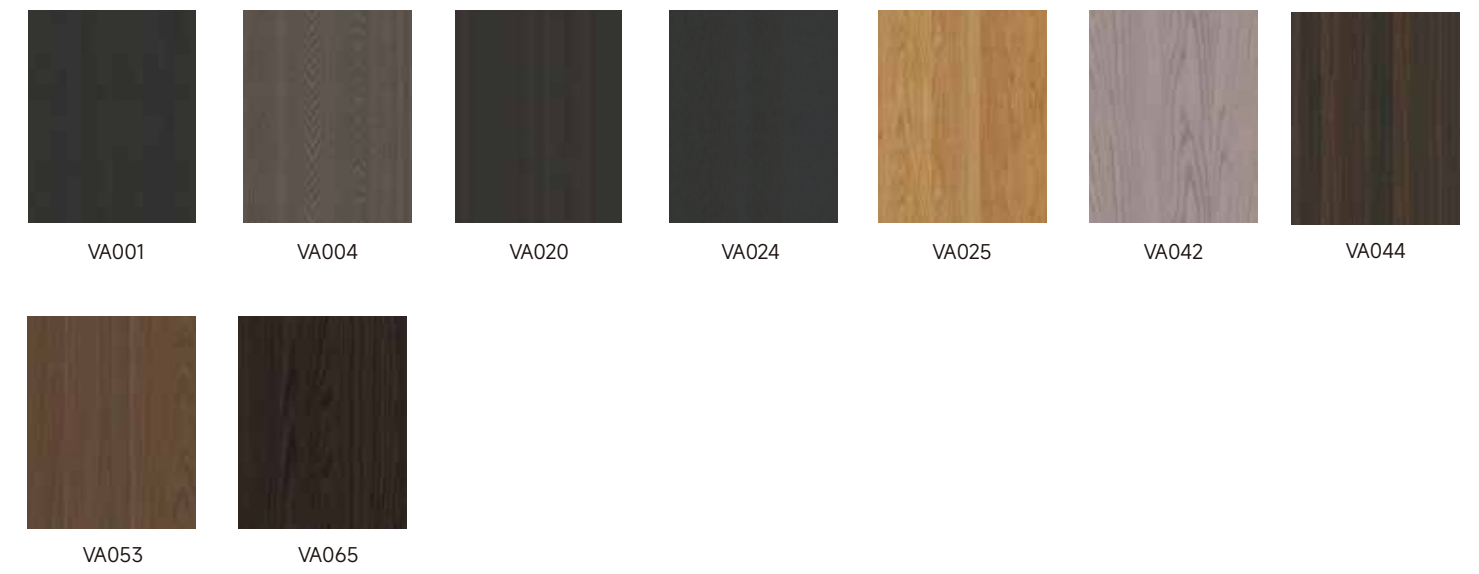

· Wooden nature veneer