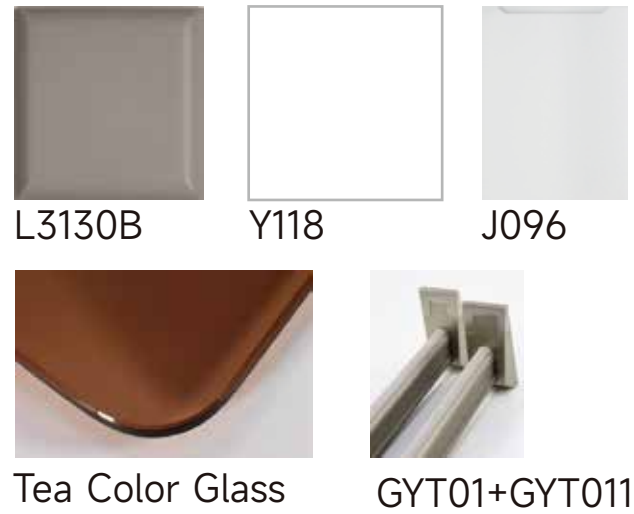

Description	Item	Material
Door	L3130B	Lacquer
Carcase	Y118	
Handle	J096	Melamine
Glass countertop	Tea Color Glass	TGlass 8mm
Hanger	GYT01+GYT011	Aluminum Alloy