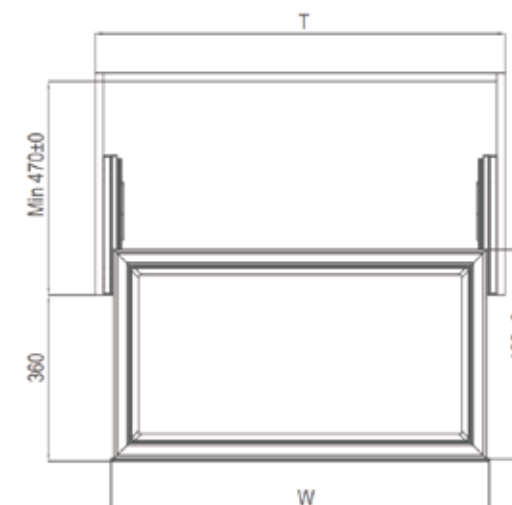

Trash Bin

Available trash bin sizes:
600

BY-450A

Capacity	WIDTH X DEPTH X HEIGHT
35L	415x500x370mm

ACCESSORIES FOR WARDROBE & CLOSET

Clothes Basket

Art. No.	Cabinet	WidthxDepthxHeight	Color
703734	900mm	864x465x280 mm	Platinum + Armani Orange
703733	800mm	764x465x280 mm	Platinum + Armani Orange
703732	700mm	664x465x280 mm	Platinum + Armani Orange
703731	600mm	564x465x280 mm	Platinum + Armani Orange