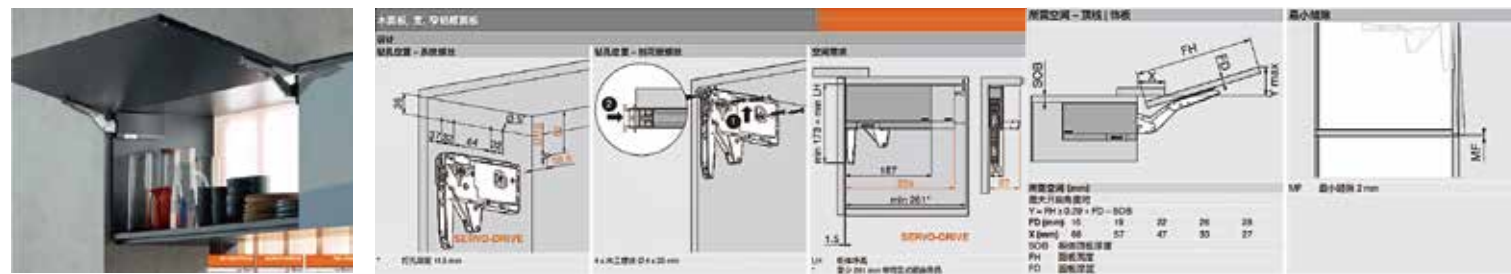

AVENTOS HK top Love Flip Cloud Display