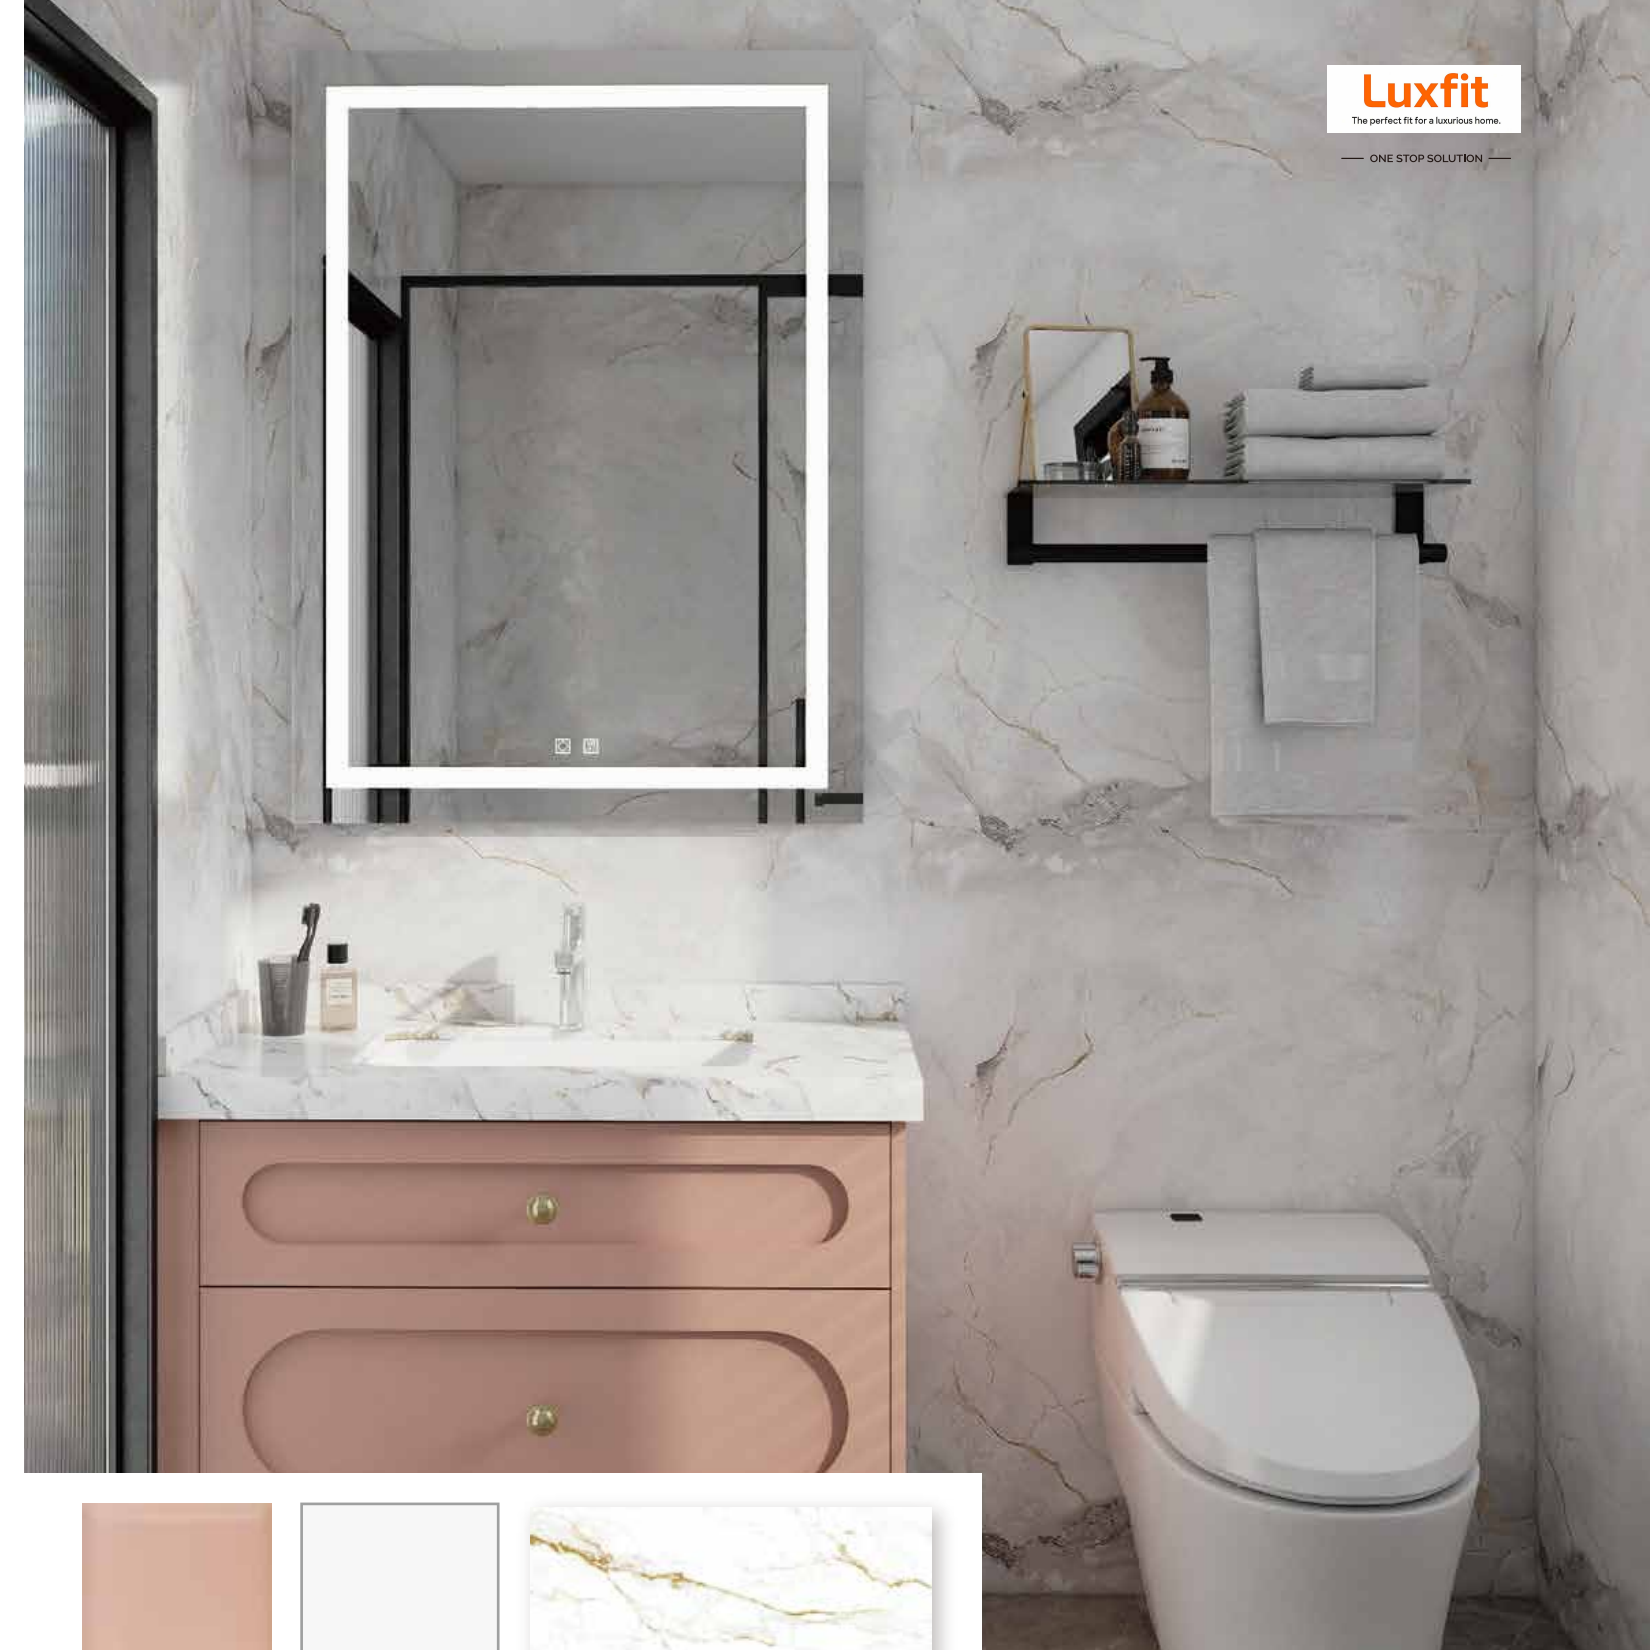

L3176B

Y127

QS102

J096

Description	Item	Material
Door	L3176B	Lacquer
Carcase	Y127	Melamine
Countertop	QS102	Quartz Stone
Handle	J096	

L3161B

BK12

PYHZX163215Y322RS