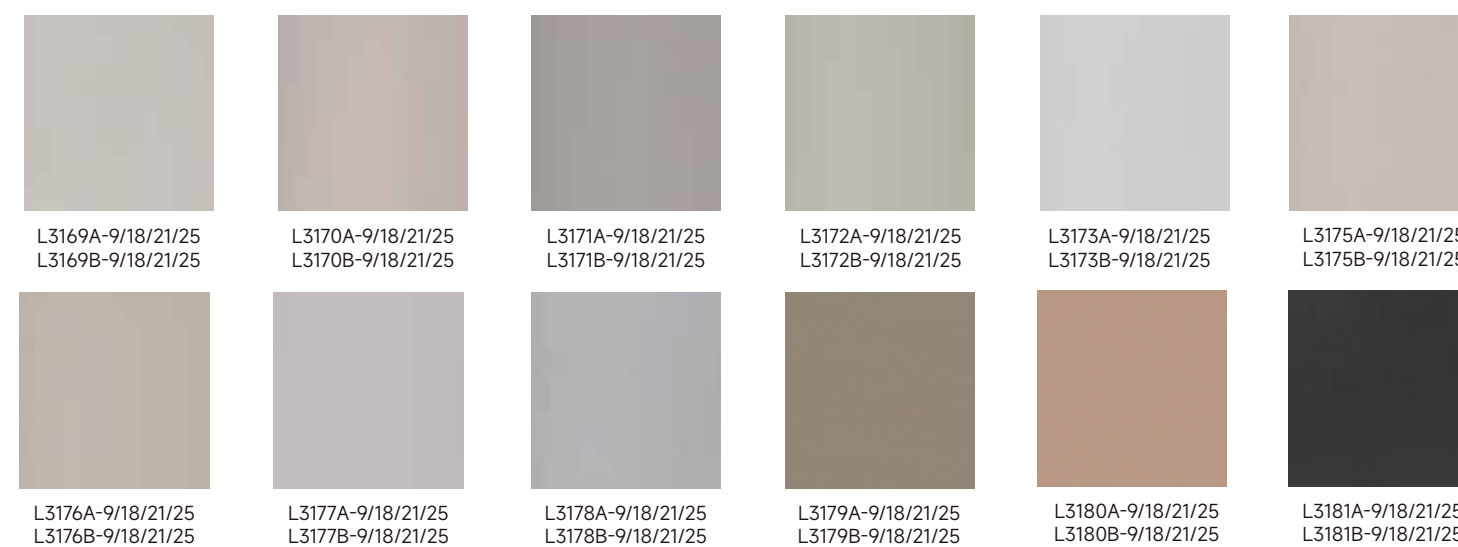

· Pure color lacquer Series

A mean high glossy finishing, B mean matt finishing

Max panel size 1200*2420mm: Aall colors in 9mm thickness

Max panel size 1200*2720mm: All colors in 18/21/25 mm thickness