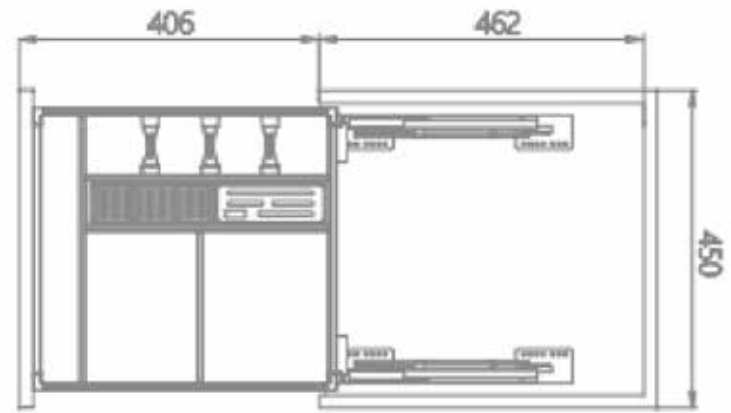

ART. NO.	CABINET	WIDTH X DEPTH X HEIGHT	MATERIAL	SURFACE	PROCESS
306234X1	450 mm	400x430x435 mm	Aluminum Alloy / Stainless Steel / Snowflake Board / ABS	Fluorocarbon	Right-opening Door
306233X1	400 mm	350x430x435 mm	Aluminum Alloy / Stainless Steel / Snowflake Board / ABS	Fluorocarbon	Right-opening Door
306232X1	350 mm	300x430x435 mm	Aluminum Alloy / Stainless Steel / Snowflake Board / ABS	Fluorocarbon	Right-opening Door
306231X1	300 mm	250x430x435 mm	Aluminum Alloy / Stainless Steel / Snowflake Board / ABS	Fluorocarbon	Right-opening Door