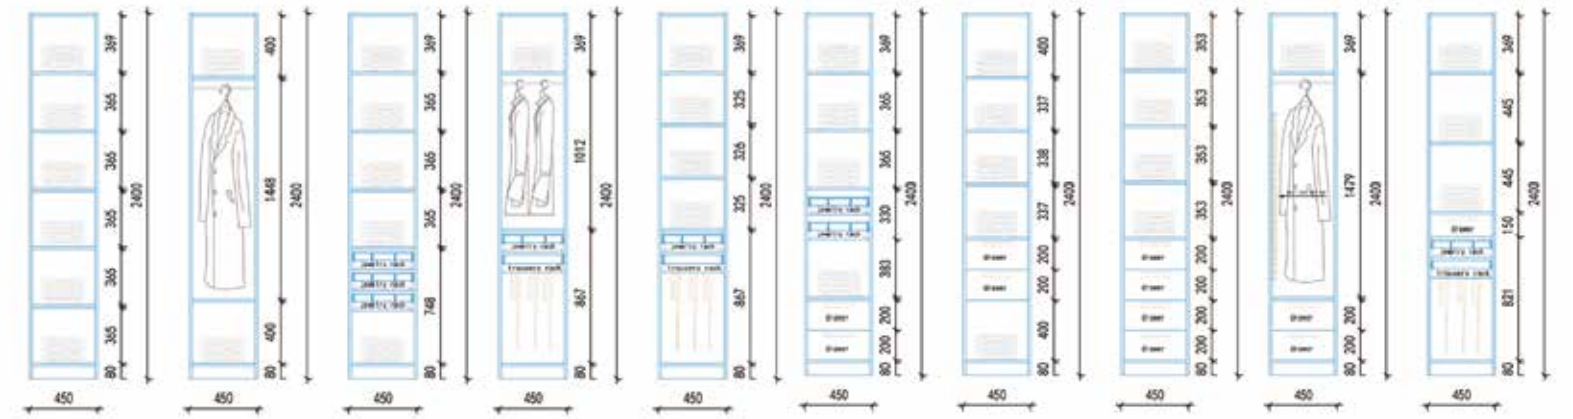

WARDROBE 3D STRCUTURE

Wardrobe Length from 400mm to 650mm