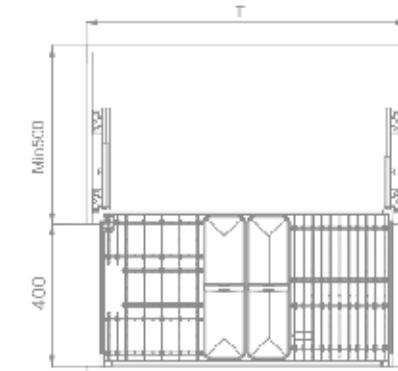

ART. NO.	CABINET	WIDTH X DEPTH X HEIGHT	MATERIAL	SURFACE	PROCESS
303555	600 mm	525x440x130 mm	Aerospace Aluminum + Black Crystal Glass	Premium Gray	Fluorocarbon
303554	700 mm	625x440x130 mm	Aerospace Aluminum + Black Crystal Glass	Premium Gray	Fluorocarbon
303553	750 mm	675x440x130 mm	Aerospace Aluminum + Black Crystal Glass	Premium Gray	Fluorocarbon
303552	800 mm	725x440x130 mm	Aerospace Aluminum + Black Crystal Glass	Premium Gray	Fluorocarbon
303551	900 mm	825x440x130 mm	Aerospace Aluminum + Black Crystal Glass	Premium Gray	Fluorocarbon