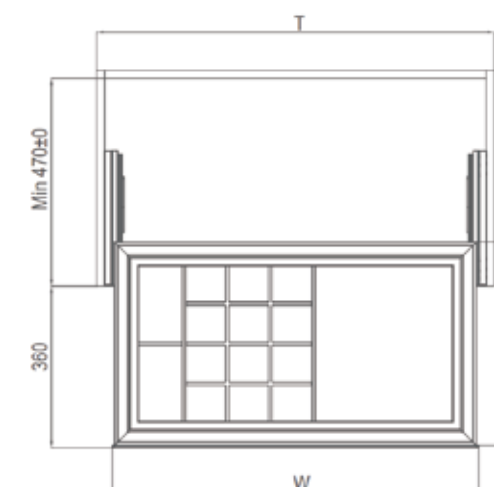

Underwear Basket

Art. No.	Cabinet	WidthxDepthxHeight	Color
703714	900mm	864x465x100 mm	Platinum + Armani Orange
703713	800mm	764x465x100 mm	Platinum + Armani Orange
703712	700mm	664x465x100 mm	Platinum + Armani Orange
703711	600mm	564x465x100 mm	Platinum + Armani Orange