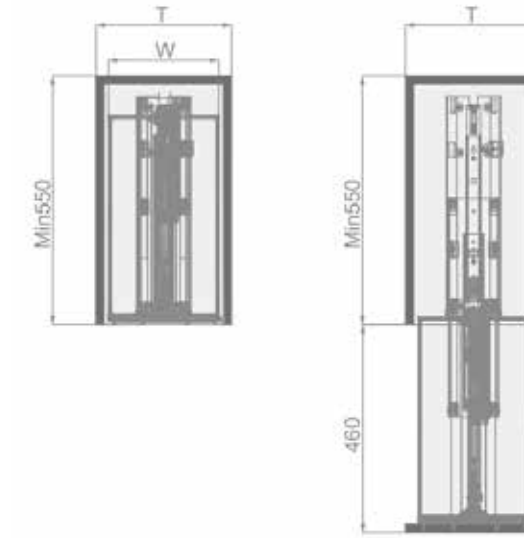

ART. NO.	CABINET	WIDTH X DEPTH X HEIGHT	MATERIAL	SURFACE	PROCESS	DESCRIPTION
201121	300 mm	250x500x(1259-1659) mm	Carbon Steel	Glossy	Electroplating	Black Diamond Basket, 4 Layers
201122	300 mm	250x500x(1659-2059) mm	Carbon Steel	Glossy	Electroplating	Black Diamond Basket, 5 Layers
201123	300 mm	250x500x(1959-2359) mm	Carbon Steel	Glossy	Electroplating	Black Diamond Basket, 6 Layers
201124	400 mm	350x500x(1259-1659) mm	Carbon Steel	Glossy	Electroplating	Black Diamond Basket, 4 Layers
201125	400 mm	350x500x(1659-2059) mm	Carbon Steel	Glossy	Electroplating	Black Diamond Basket, 5 Layers
201126	400 mm	350x500x(1959-2359) mm	Carbon Steel	Glossy	Electroplating	Black Diamond Basket, 6 Layers