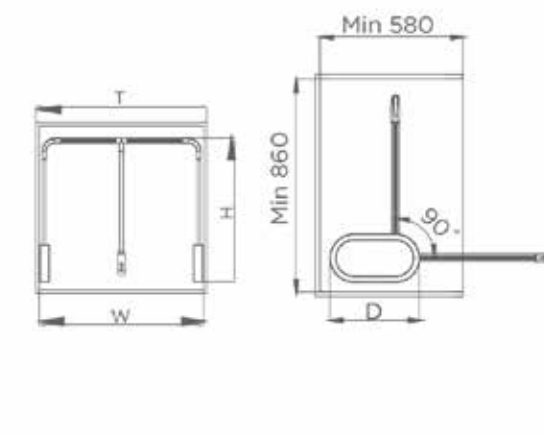

Password Box

ITEM NO.	CABINET	SIZE
703297M	≥ 490 mm	450X412X205mm

Rotating Clothes Rack

ITEM NO.	CABINET	SIZE
703501M	≥ 900 mm	522X188mm

Double-Layer Rotating Basket

ITEM NO.	CABINET	SIZE
703533M	≥ 900 mm	810X(900-1100)mm