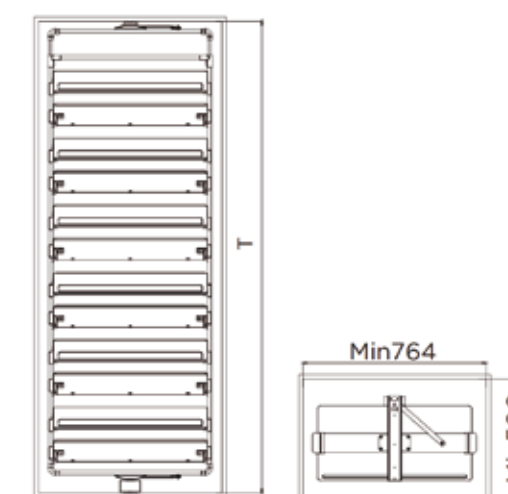

Rotating Shoe Rack

ITEM NO.	CABINET	SIZE
703591M	800 Cabinet (12 Layers)	355X685X(1910-2110)mm
703592M	800 Cabinet (10 Layers)	355X685X(1630-1830)mm
703593M	800 Cabinet (8 Layers)	355X685X(1350-1550)mm
703595M	800 Cabinet (4 Layers)	355X685X(790-990)mm