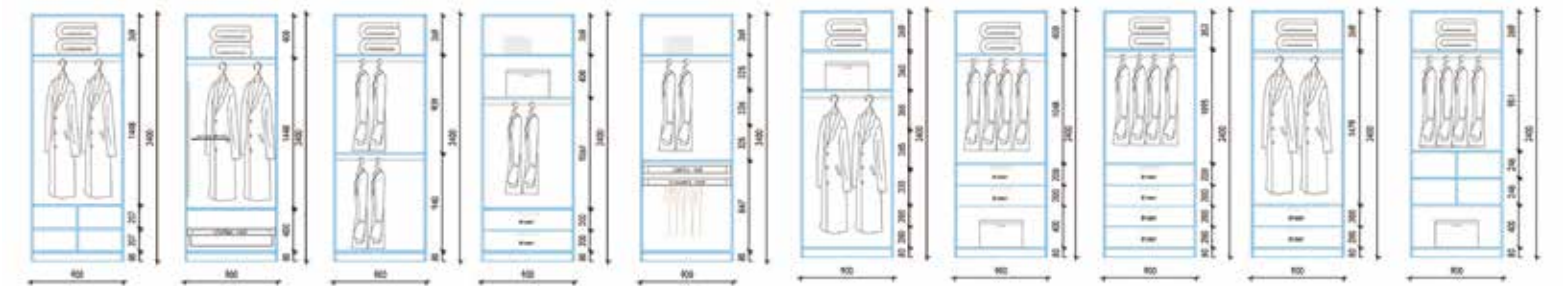

Wardrobe Length from 400mm to 650mm

Wardrobe Length from 700mm to 900mm

L3101B

L3156B

L3170B

Y118

GYT01+GYT011

Description	Item	Material
Door1	L3156B	Lacquer
Door2	L3101B	Lacquer
Door3	L3170B	Lacquer
Carcase	Y118	Melamine
Hanger	GYT01+GYT011	Aluminum Alloy