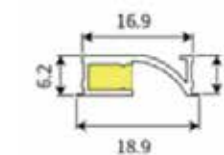

BA-1807

Input Voltage	Power (P/w/m)	Light Body Length (mm)	Color Temperature	CRI	Profile Color	Lifespan	Sensor Switch	Extension	Slot Size (Width x Depth)
DC12V	8.6	563/763/963/1163/1500 /2000/2400/2720 (can be cut)	3000K	≥ 90	Gold	≥ 50,000 hours	None	Optional	18 x 7 mm