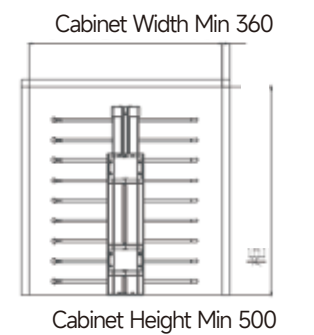

Top-Mounted Pants Rack

Art. No.	Cabinet	WidthxDepthxHeight	Color
703502	400mm	350x453x171 mm	Platinum + Armani Orange