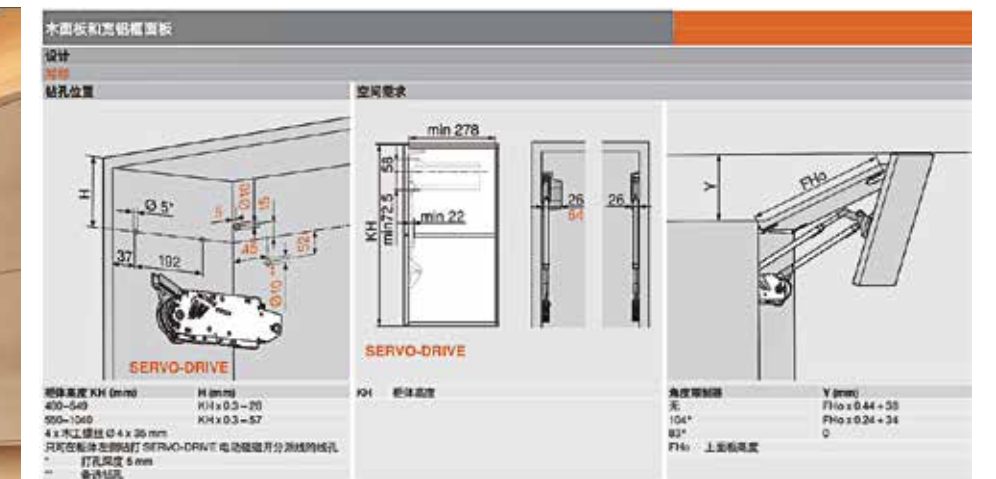

UPWARD FLIP SUPPORT

AVENTOS HL Love Flip Up Folding Door