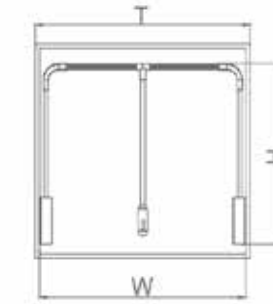

Clothes Lifting Rack

Art. No.	Cabinet	WidthxDepthxHeight	Color
Customized Version			
定制款 703158P	500-600mm	(464-564)x366x792 mm	Platinum
Customized Version			
定制款 703157P	700-900mm	(664-864)x366x792 mm	Platinum
703156P	900-1100mm	(864-1064)x366x792 mm	Platinum