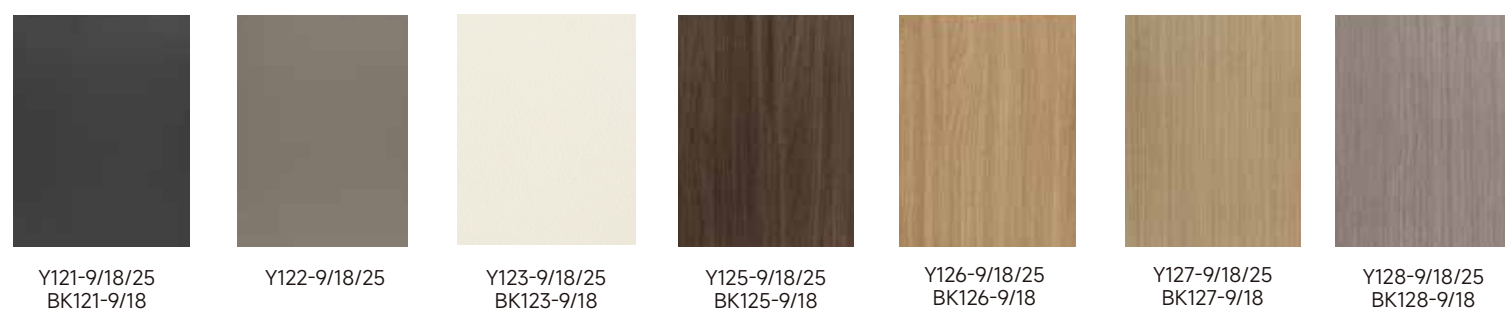

COLOR BOOK

Melamine Series

Y: particle board thickness: 9mm/18mm/25mm BK: plywood thickness: 9mm/18mm

Max panel size 1200*2720mm: Y12-18, Y109-18, Y115-18, Y116-18, Y117-18, Y118-18

Max panel size 1200*2420mm: Other Y Series, Other BK Series