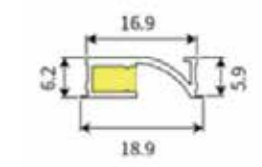

BA-1807

Input Voltage	Power (P/w/m)	Light Body Length (mm)	Color Temperature	CRI	Profile Color	Lifespan	Sensor Switch	Extension	Slot Size (Width x Depth)
DC12V	8.6	563/763/963/1163/1500 /2000/2400/2720 (can be cut)	3000K	≥ 90	Gold	≥ 50,000 hours	None	Optional	18 x 7 mm