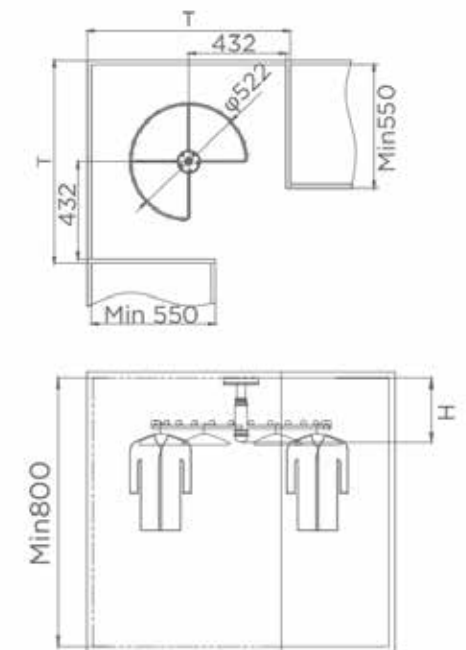

Rotating Clothes Rack

ITEM NO.	CABINET	SIZE
703501M	≥ 900 mm	522X188mm