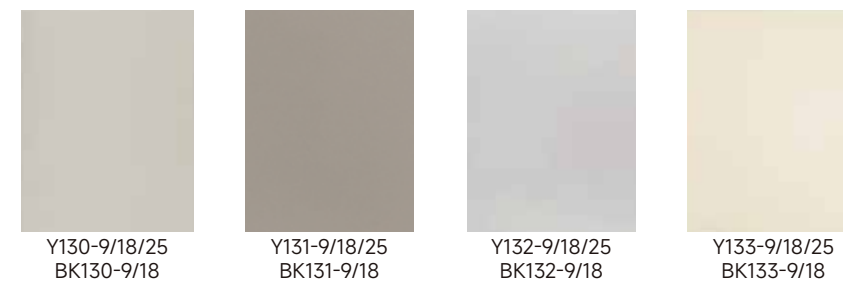

COLOR BOOK

• Melamine Series

Y: particle board thickness: 9mm/18mm/25mm BK: plywood thickness: 9mm/18mm

Max panel size 1200*2720mm: Y12-18, Y109-18, Y115-18, Y116-18, Y117-18, Y118-18

Max panel size 1200*2420mm: Other Y Series, Other BK Series