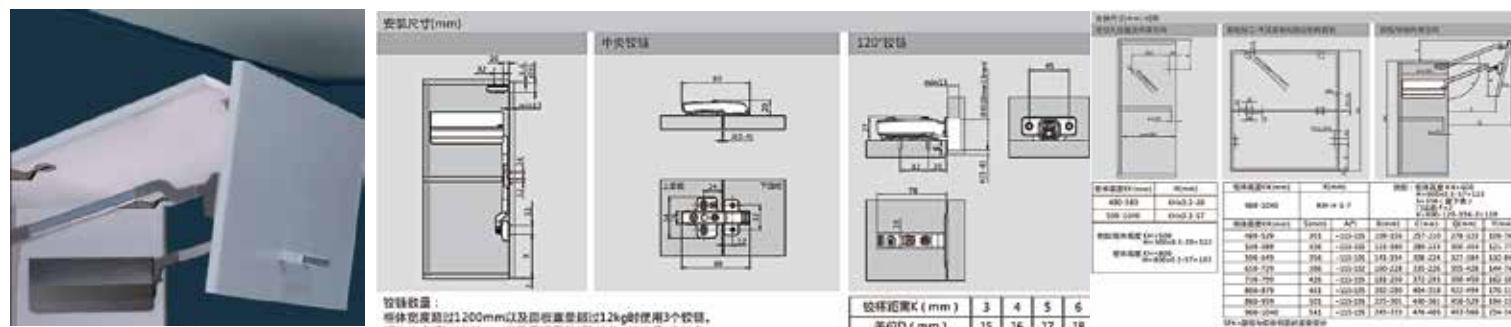

AVENTOS HK top Love Flip Cloud Display

AVENTOS HL Love Flip Mini Flip-Up Door

PA Flip-Up Door Support	Applicable Cabinet Size:
PAZC-01	300mmsH≤500mm
PAZC-02	400mmsWs1200mm
Support Force:PZC002B=80N	

ST Foldable Flip-Up Dynamic Drawer