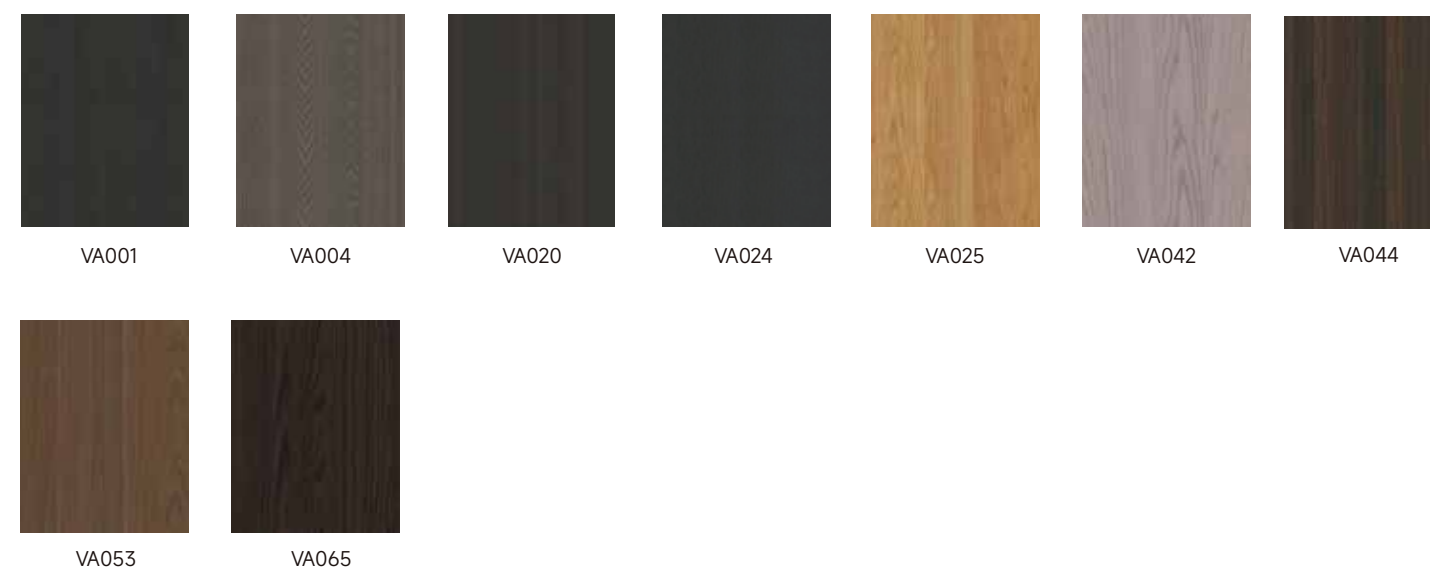

Max panel size 1200*2720mm: All colors in 18/21 mm thickness

· PVC Color Series

Max panel size: 1200*2400mm

Door shape: flat, 45 degree beveled

Edge banding: ABS edge banding

Base material: MDF

· Wooden nature veneer