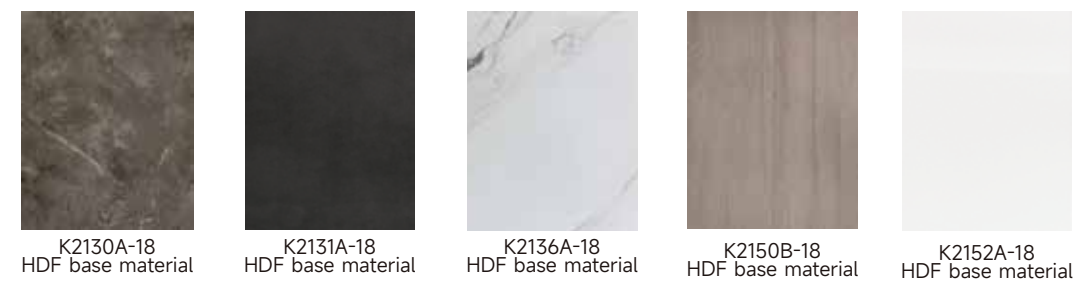

Max panel size 1200*2420mm: K2130, K2131

Max panel size 1200*2720mm: K2136, K2150, K2152

Edge banding: ABS edge banding