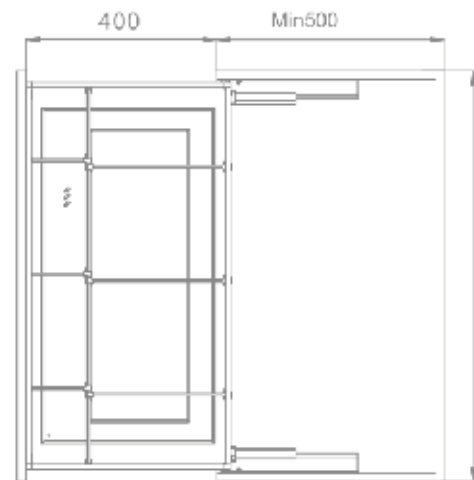

ART. NO.	CABINET	WIDTH X DEPTH X HEIGHT	MATERIAL	SURFACE	PROCESS
303595	600 mm	550x460x250 mm	Aerospace Aluminum	Premium Gray + Rose Gold	Fluorocarbon
303594	700 mm	650x460x250 mm	Aerospace Aluminum	Premium Gray + Rose Gold	Fluorocarbon
303593	750 mm	700x460x250 mm	Aerospace Aluminum	Premium Gray + Rose Gold	Fluorocarbon
303592	800 mm	750x460x250 mm	Aerospace Aluminum	Premium Gray + Rose Gold	Fluorocarbon
303591	900 mm	850x460x250 mm	Aerospace Aluminum	Premium Gray + Rose Gold	Fluorocarbon