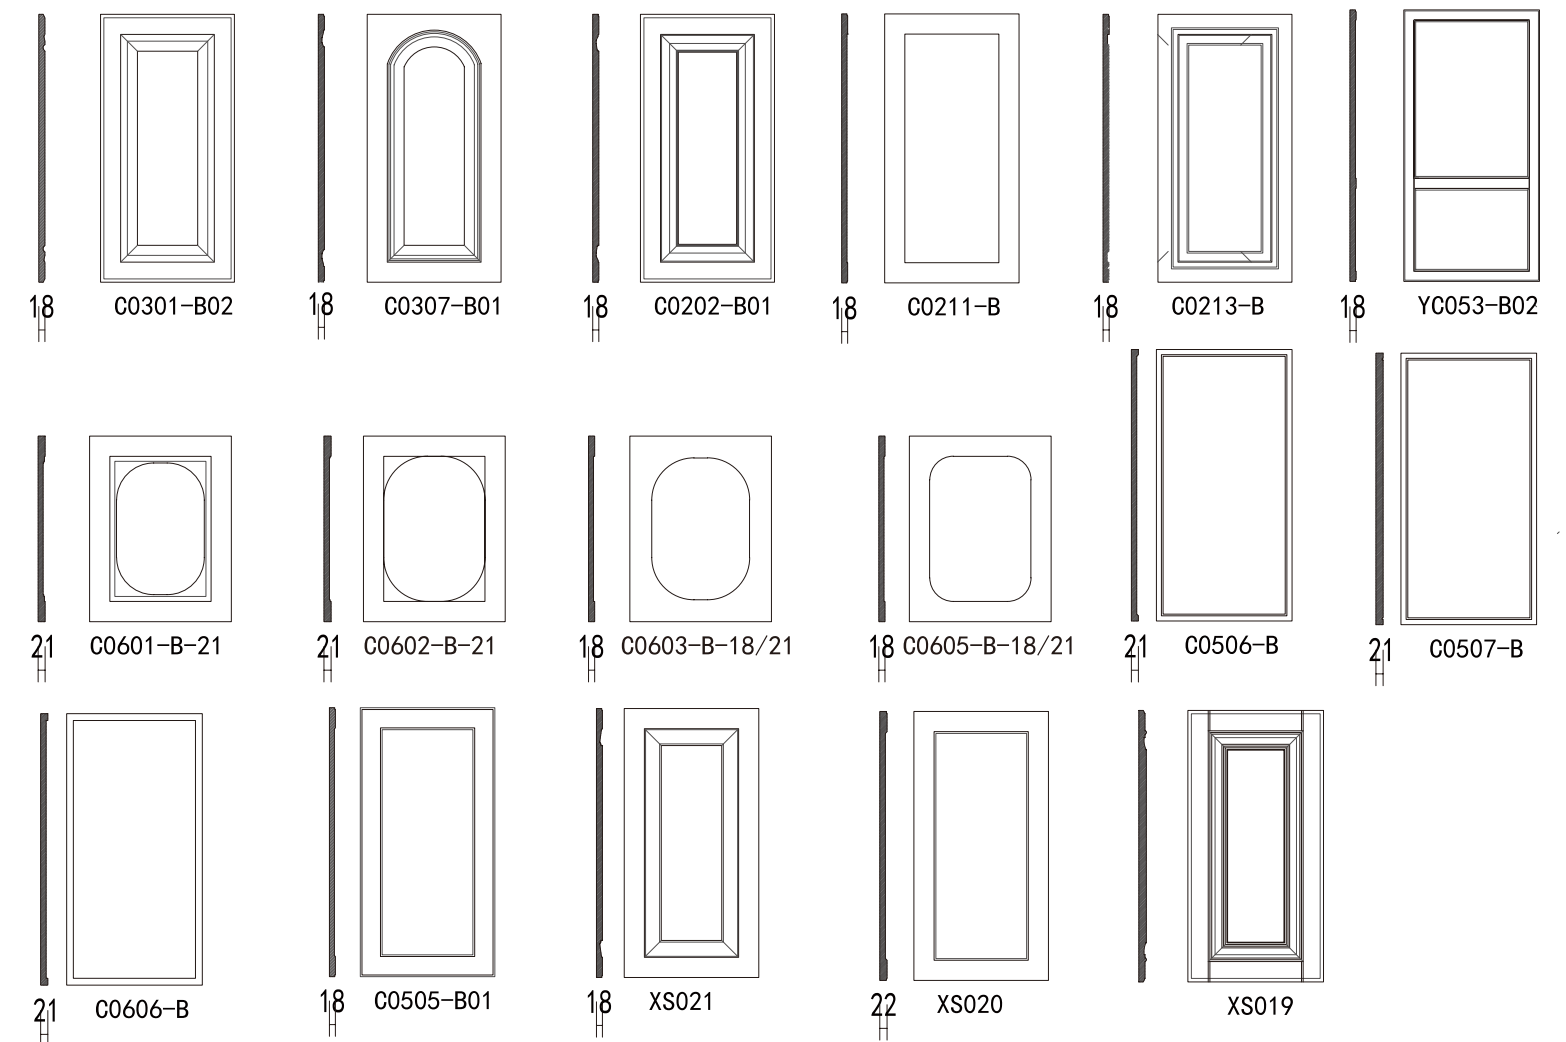

• Door shape option

J078/ww02: high glossy finishing J096/45°Beveled Door/Grooved Door: high glossy and matt