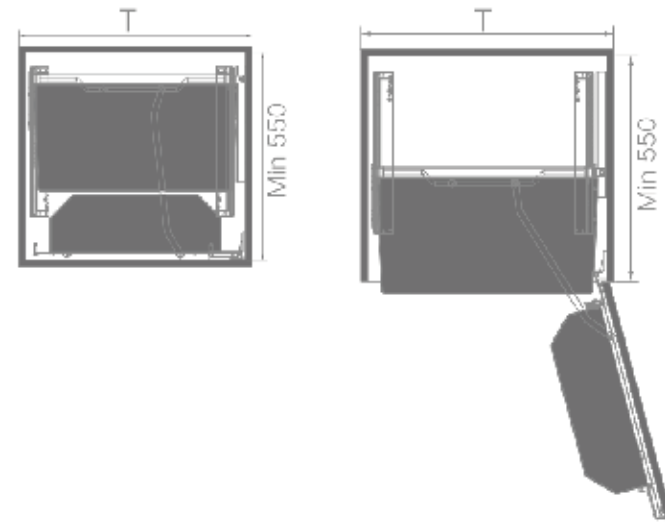

Black Diamond - Base Cabinet Pull-Out Basket

ART. NO.	CABINET	WIDTH X DEPTH X HEIGHT	MATERIAL	SURFACE	PROCESS
309031	600 mm	529x450x650 mm	Carbon Steel	Platinum	Electroplating