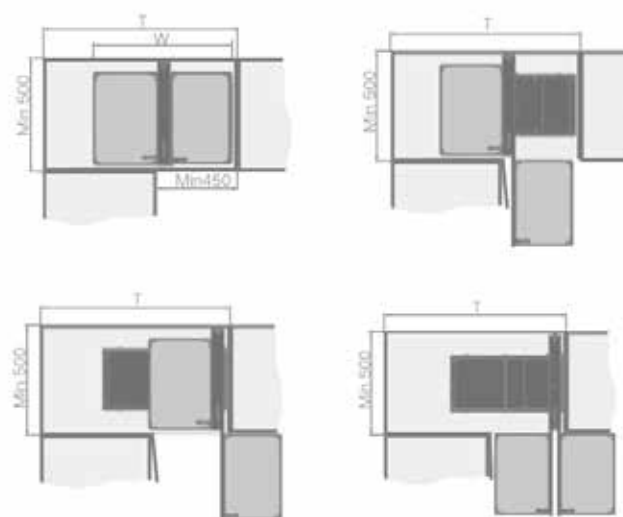

Black Diamond Full-Open Little Monster

ART. NO.	CABINET	WIDTH X DEPTH X HEIGHT	MATERIAL	SURFACE	PROCESS	DESCRIPTION
101125	800/900 mm	660x455x595 mm	Carbon Steel	Glossy	Electroplating	Black Diamond Basket Left and Right Universal Use