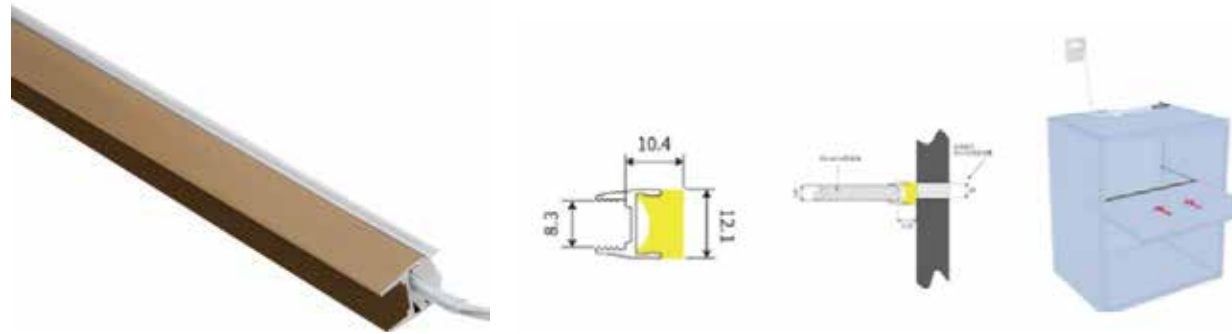

BA-1810

Input Voltage	Power (P/w/m)	Light Body Length (mm)	Color Temperature	CRI	Profile Color	Lifespan	Sensor Switch
DC12V	4.8	563/763/963/1163 (can be cut)	3000K	≥ 90	Gold	≥ 50,000 hours	None

BA-1811

Input Voltage	Power (P/w/m)	Light Body Length (mm)	Color Temperature	CRI	Profile Color	Lifespan	Sensor Switch
DC12V	4.8	563/763/963/1163 (can be cut)	3000K	≥ 90	Gold	≥ 50,000 hours	None

BA-1812

Input Voltage	Power (P/w/m)	Light Body Length (mm)	Color Temperature	CRI	Profile Color	Lifespan	Sensor Switch
DC12V	4.8	563/763/963/1163 (can be cut)	3000K	≥ 90	Gold	≥ 50,000 hours	None

LED MIRROR