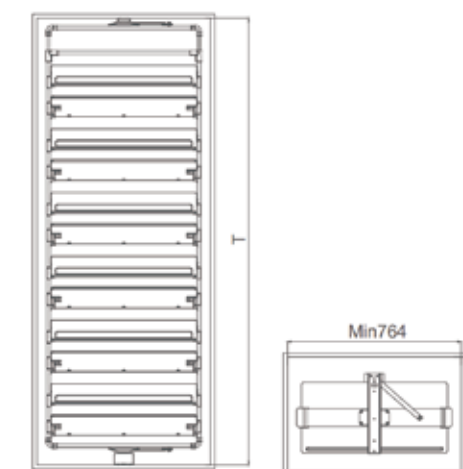

Rotating Shoe Rack

Art. No.	Cabinet	WidthxDepthxHeight	Color	Describe
703591	800mm	685x355x(1910-2110) mm	Platinum + Armani Orange	Armani Panel Basket (12 Layers)
703592	800mm	685x355x(1630-1830) mm	Platinum + Armani Orange	Armani Panel Basket (10 Layers)
703593	800mm	685x355x(1350-1550) mm	Platinum + Armani Orange	Armani Panel Basket (8 Layers)
703594	800mm	685x355x(1070-1270) mm	Platinum + Armani Orange	Armani Panel Basket (6 Layers)
703595	800mm	685x355x(790-990) mm	Platinum + Armani Orange	Armani Panel Basket (4 Layers)