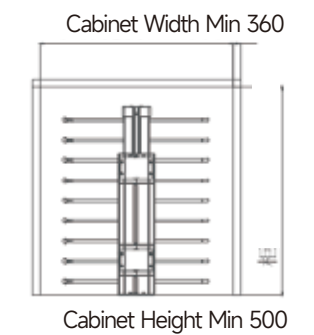

Top-Mounted Pants Rack

Art. No.	Cabinet	WidthxDepthxHeight	Color
703502	400mm	350x453x171 mm	Platinum + Armani Orange