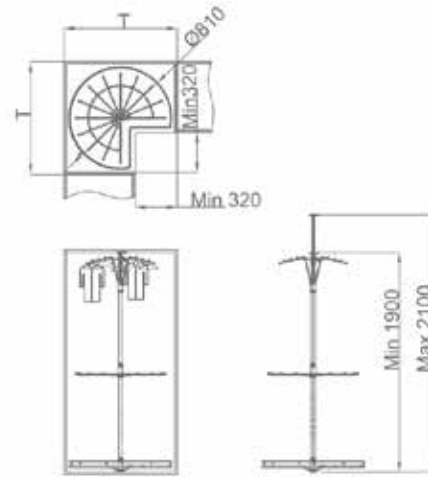

Three-Layer Corner Clothing Basket

Art. No.	Cabinet	WidthxDepthxHeight	Color
703551	≥ 900mm	810x1900-2100 mm	Platinum + Armani Orange
703552	≥ 800mm	720x1900-2100 mm	Platinum + Armani Orange