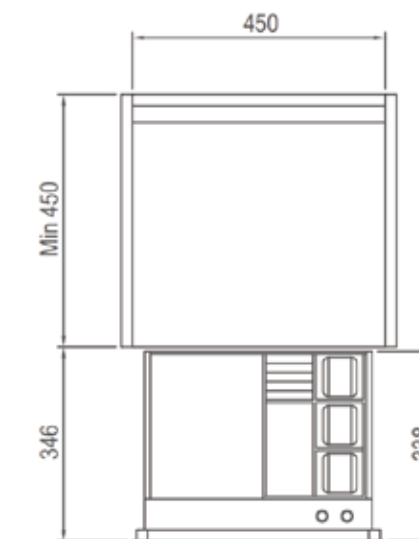

Password Box

Art. No.	Cabinet	WidthxDepthxHeight	Color
703296	≥ 490mm	450x405x200 mm	Platinum + Armani Orange