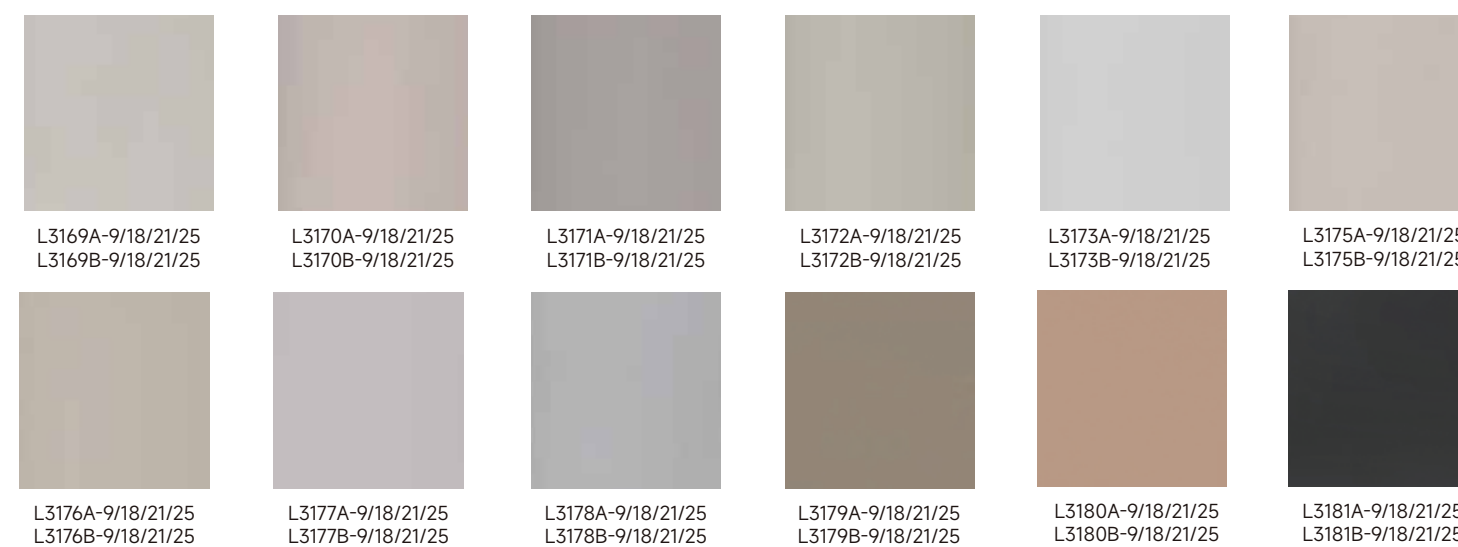

A mean high glossy finishing, B mean matt finishing

Max panel size 1200*2420mm: Aall colors in 9mm thickness

Max panel size 1200*2720mm: All colors in 18/21/25 mm thickness

Pure color lacquer Series

A mean high glossy finishing, B mean matt finishing