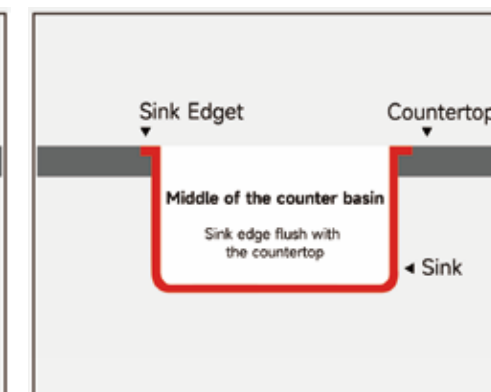

ESR300909

Material and Thickness:
Stainless Steel 1.2 mm

Outer Diameter Size (cm):
76.2x45.6x24

Three Installation Methods for Kitchen Sinks

1. Above counter basin

2. Middle of the counter basin

3. Under counter basin