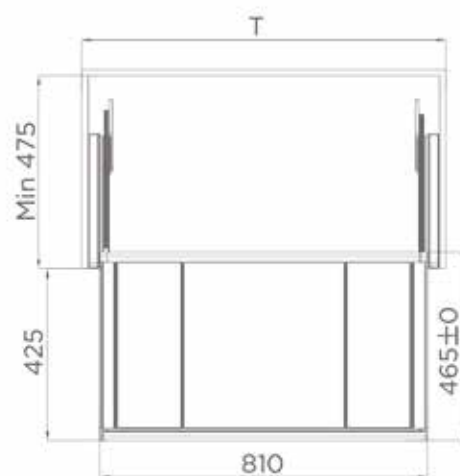

Jewelry Drawer

ITEM NO.	CABINET	SIZE
706001M	600 mm	510X465X45mm
706002M	700 mm	610X465X45mm
706003M	800 mm	710X465X45mm
706004M	900 mm	810X465X45mm