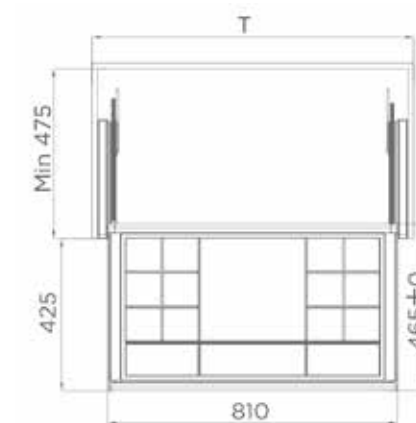

Underwear Drawer

ITEM NO.	CABINET	SIZE
706011M	600 mm	510X465X91 mm
706012M	700 mm	610X465X91 mm
706013M	800 mm	710X465X91 mm
706014M	900 mm	810X465X91 mm