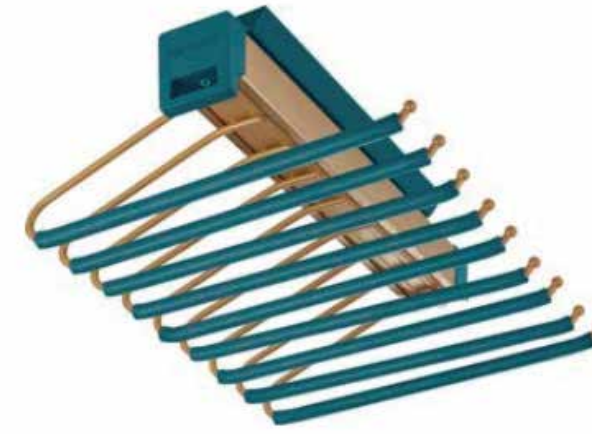

Top-Mounted Pants Rack

ITEM NO.	CABINET	SIZE
703502M	600 mm	350X453X171mm