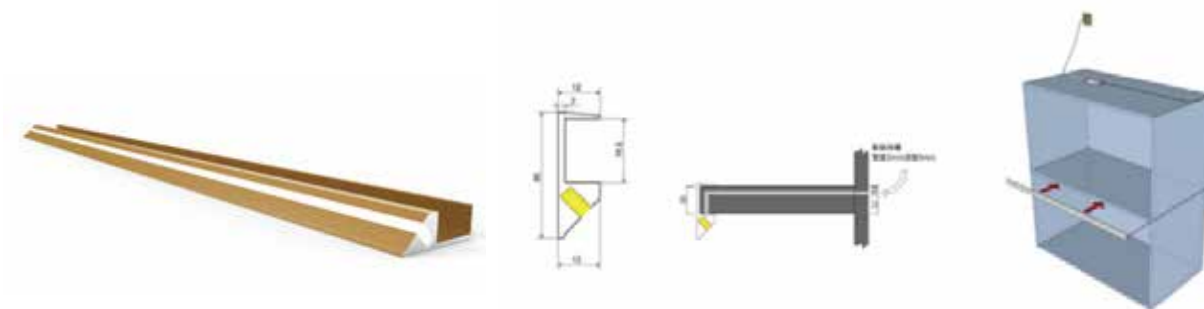

BA-1812

Input Voltage	Power (P/w/m)	Light Body Length (mm)	Color Temperature	CRI	Profile Color	Lifespan	Sensor Switch
DC12V	4.8	563/763/963/1163 (can be cut)	3000K	≥ 90	Gold	≥ 50,000 hours	None