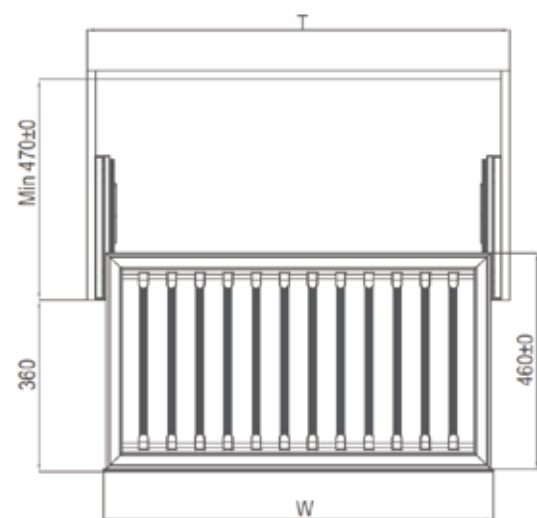

— ONE STOP SOLUTION —

Pants Rack

Art. No.	Cabinet	WidthxDepthxHeight	Color
703724	900mm	864x465x60 mm	Platinum
703723	800mm	764x465x60 mm	Platinum
703722	700mm	664x465x60 mm	Platinum
703721	600mm	564x465x60 mm	Platinum