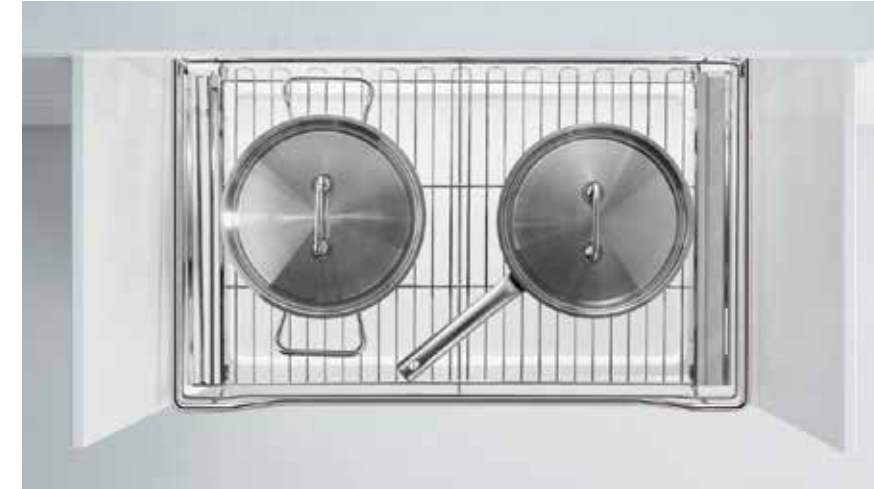

Black Diamond - Base Cabinet Pull-Out Basket

ART. NO.	CABINET	WIDTH X DEPTH X HEIGHT	MATERIAL	SURFACE	PROCESS
309031	600 mm	529x450x650 mm	Carbon Steel	Platinum	Electroplating

Fashion - Four-Sided Basket