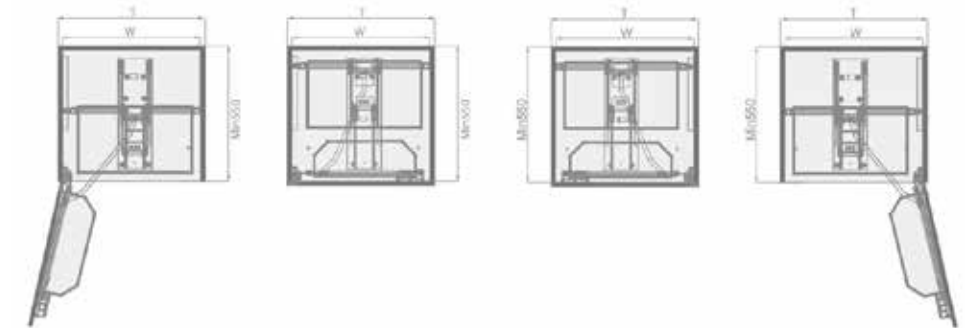

ART. NO.	CABINET	WIDTH X DEPTH X HEIGHT	MATERIAL	SURFACE	PROCESS	DESCRIPTION
202261	450/500 mm	408x500x1335 mm	Carbon Steel	Glossy	Electroplating	Black Diamond Basket, 4 Layers
202262	450/500 mm	408x500x1625 mm	Carbon Steel	Glossy	Electroplating	Black Diamond Basket, 5 Layers
202263	450/500 mm	408x500x1825 mm	Carbon Steel	Glossy	Electroplating	Black Diamond Basket, 6 Layers
202264	600 mm	558x500x1335 mm	Carbon Steel	Glossy	Electroplating	Black Diamond Basket, 4 Layers
202265	600 mm	558x500x1625 mm	Carbon Steel	Glossy	Electroplating	Black Diamond Basket, 5 Layers
202266	600 mm	558x500x1825 mm	Carbon Steel	Glossy	Electroplating	Black Diamond Basket, 6 Layers