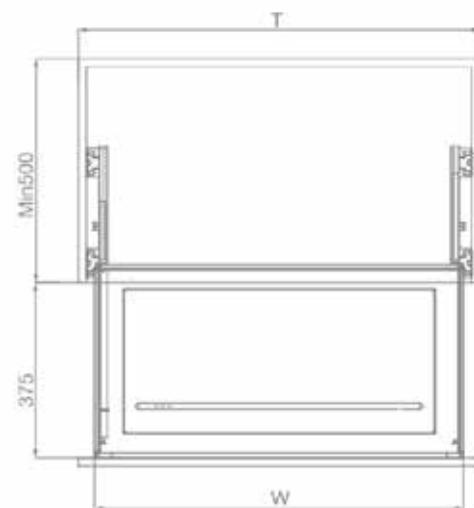

Three-Sided Basket

ART. NO.	CABINET	WIDTH X DEPTH X HEIGHT	MATERIAL	SURFACE	PROCESS
303365X1	600 mm	525x440x130mm	Aluminum Alloy / Stainless Steel / Snowflake Board / ABS	Fluorocarbon	Right-opening Door
303364X1	700 mm	625x440x130mm	Aluminum Alloy / Stainless Steel / Snowflake Board / ABS	Fluorocarbon	Right-opening Door
303363X1	750 mm	675x440x130mm	Aluminum Alloy / Stainless Steel / Snowflake Board / ABS	Fluorocarbon	Right-opening Door
303362X1	800 mm	725x440x130mm	Aluminum Alloy / Stainless Steel / Snowflake Board / ABS	Fluorocarbon	Right-opening Door
303361X1	900 mm	825x440x130mm	Aluminum Alloy / Stainless Steel / Snowflake Board / ABS	Fluorocarbon	Right-opening Door