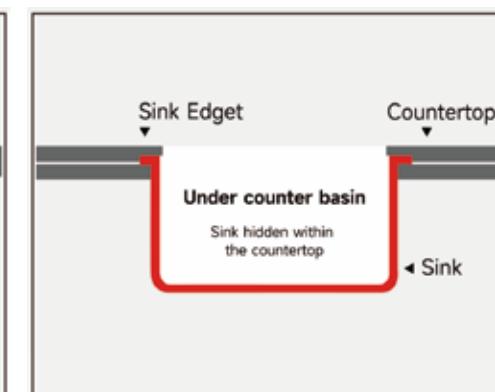

ESR300909

Material and Thickness:
Stainless Steel 1.2 mm

Outer Diameter Size (cm):
76.2x45.6x24

Three Installation Methods for Kitchen Sinks

1. Above counter basin

2. Middle of the counter basin

3. Under counter basin