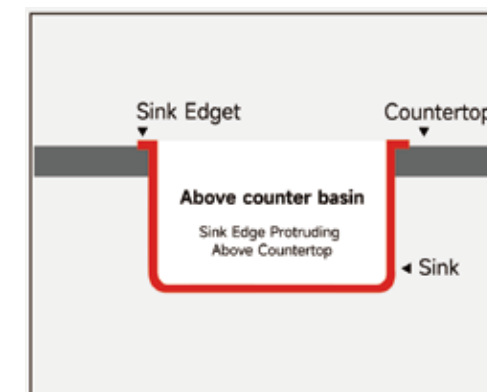

Three Installation Methods for Kitchen Sinks

1. Above counter basin