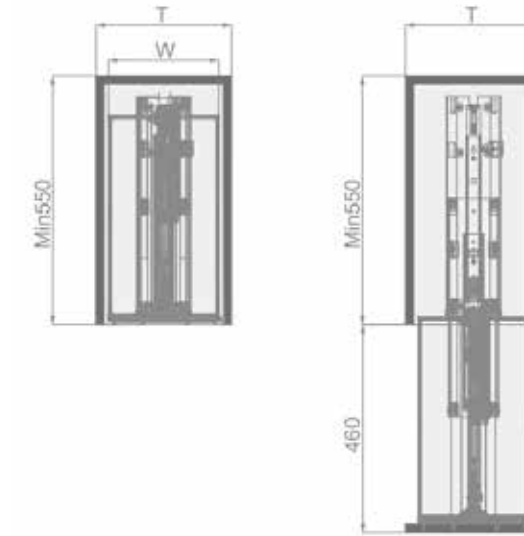

ART. NO.	CABINET	WIDTH X DEPTH X HEIGHT	MATERIAL	SURFACE	PROCESS	DESCRIPTION
201121	300 mm	250x500x(1259-1659) mm	Carbon Steel	Glossy	Electroplating	Black Diamond Basket, 4 Layers
201122	300 mm	250x500x(1659-2059) mm	Carbon Steel	Glossy	Electroplating	Black Diamond Basket, 5 Layers
201123	300 mm	250x500x(1959-2359) mm	Carbon Steel	Glossy	Electroplating	Black Diamond Basket, 6 Layers
201124	400 mm	350x500x(1259-1659) mm	Carbon Steel	Glossy	Electroplating	Black Diamond Basket, 4 Layers
201125	400 mm	350x500x(1659-2059) mm	Carbon Steel	Glossy	Electroplating	Black Diamond Basket, 5 Layers
201126	400 mm	350x500x(1959-2359) mm	Carbon Steel	Glossy	Electroplating	Black Diamond Basket, 6 Layers