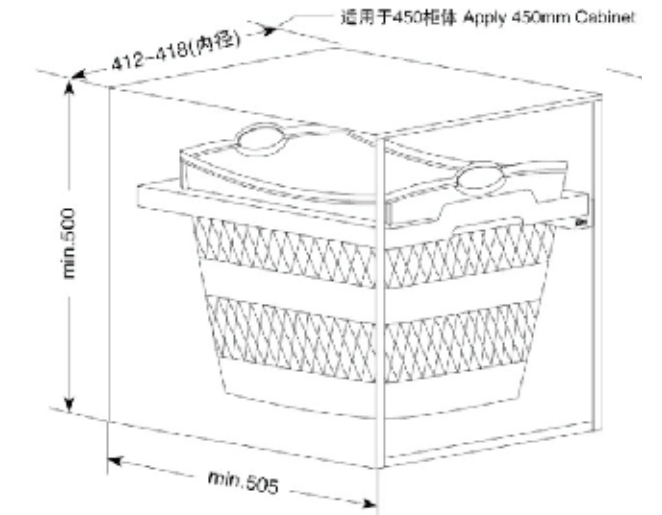

Knife and Fork Box

Suitable for
400-600mm
cabinet width

Suitable for
600-750mm
cabinet width

Suitable for
750-1000mm
cabinet width

BY-450

Capacity	WIDTH X DEPTH X HEIGHT
45L	415x500x490mm

Trash Bin

Available trash bin sizes:
400, 450,