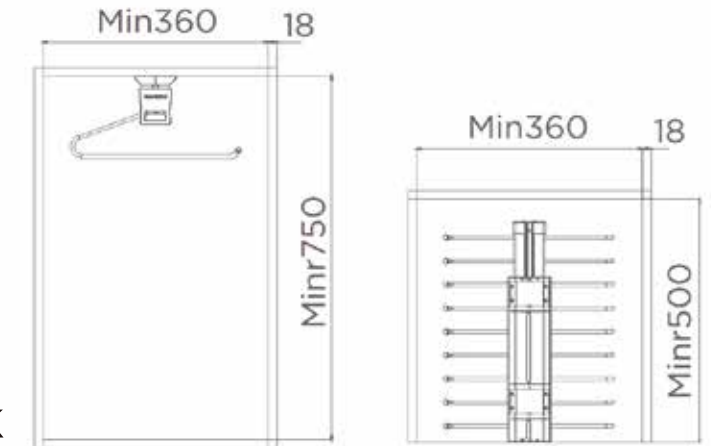

Top-Mounted Pants Rack

ITEM NO.	CABINET	SIZE
703502M	600 mm	350X453X171mm