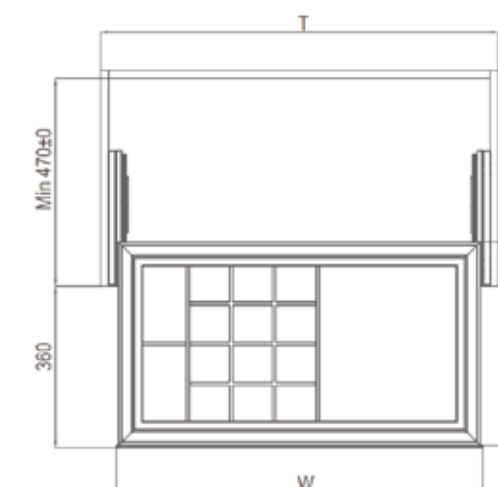

Underwear Basket

Art. No.	Cabinet	WidthxDepthxHeight	Color
703714	900mm	864x465x100 mm	Platinum + Armani Orange
703713	800mm	764x465x100 mm	Platinum + Armani Orange
703712	700mm	664x465x100 mm	Platinum + Armani Orange
703711	600mm	564x465x100 mm	Platinum + Armani Orange