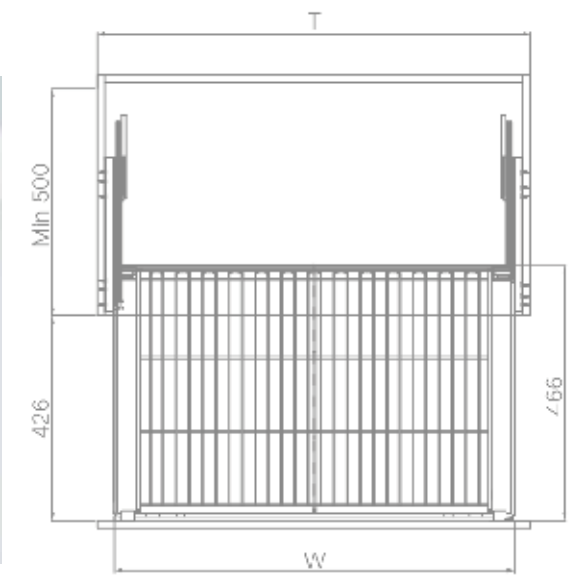

Fashion - Four-Sided Basket

ART. NO.	CABINET	WIDTH X DEPTH X HEIGHT	MATERIAL	SURFACE	PROCESS
301004	600 mm	535x466x186 mm	Carbon Steel	Glossy	Electroplating
301101	700 mm	635x466x186 mm	Carbon Steel	Glossy	Electroplating
301121	750 mm	685x466x186 mm	Carbon Steel	Glossy	Electroplating
301102	800 mm	735x466x186 mm	Carbon Steel	Glossy	Electroplating
301103	900 mm	835x466x186 mm	Carbon Steel	Glossy	Electroplating