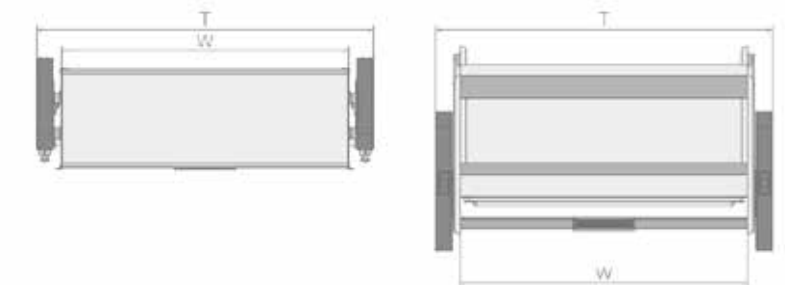

ART. NO.	CABINET	WIDTH X DEPTH X HEIGHT	MATERIAL	SURFACE	PROCESS
401221	600 mm	564x283x525 mm	Aerospace Aluminum	Premium Gray	Fluorocarbon
401222	700 mm	664x283x525 mm	Aerospace Aluminum	Premium Gray	Fluorocarbon
401223	800 mm	764x283x525 mm	Aerospace Aluminum	Premium Gray	Fluorocarbon
401224	900 mm	864x283x525 mm	Aerospace Aluminum	Premium Gray	Fluorocarbon