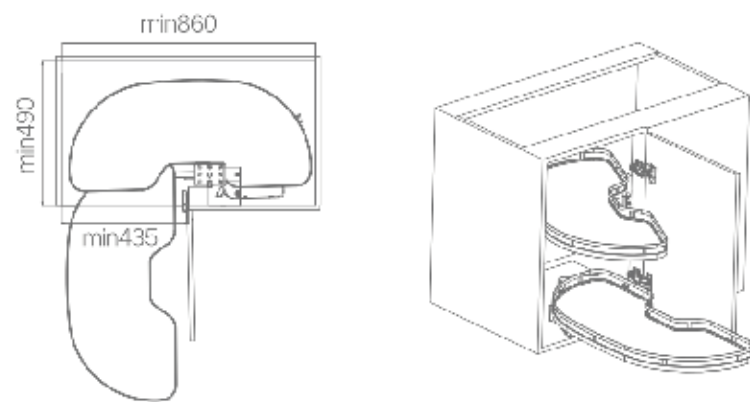

Dish Three-Sided Basket

Universal Mounting Holes for Base and Top

ART. NO.	CABINET	WIDTH X DEPTH X HEIGHT	MATERIAL	SURFACE	PROCESS	DESCRIPTION
101061	Width ≥ 860 mm Depth ≥ 490 mm Door Width ≥ 435 mm	829x409x(540-680) mm	Carbon Steel	Metallic Gray	Nano Spraying	Left and Right Universal Use