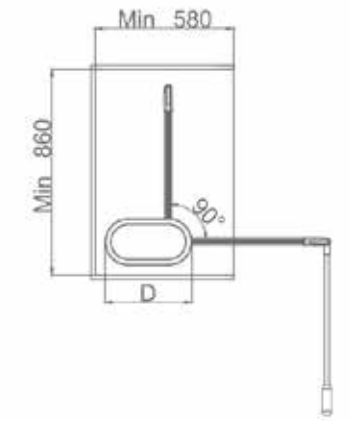

Clothes Lifting Rack

Art. No.	Cabinet	WidthxDepthxHeight	Color
Customized Version			
定制款 703158P	500-600mm	(464-564)x366x792 mm	Platinum
Customized Version			
定制款 703157P	700-900mm	(664-864)x366x792 mm	Platinum
703156P	900-1100mm	(864-1064)x366x792 mm	Platinum