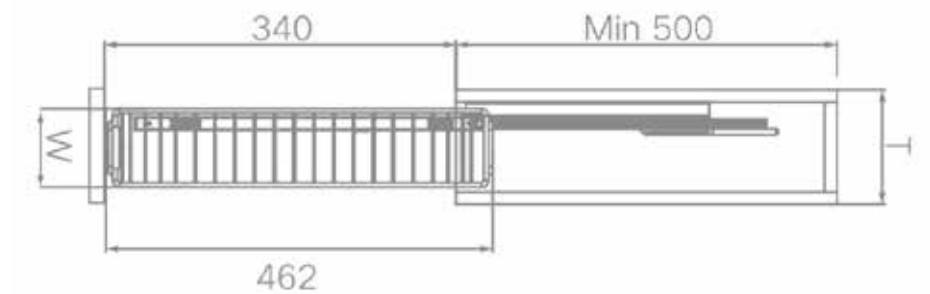

Fashion - Super Narrow Pull-Out Basket

ART. NO.	CABINET	WIDTH X DEPTH X HEIGHT	MATERIAL	SURFACE	PROCESS
304098	150 mm	95x462x505 mm	Carbon Steel	Glossy	Electroplating
304099	200 mm	145x462x505 mm	Carbon Steel	Glossy	Electroplating
304098-P	150 mm	95x462x505 mm	Carbon Steel	Metallic Gray	Nano Spraying
304099-P	200 mm	145x462x505 mm	Carbon Steel	Metallic Gray	Nano Spraying