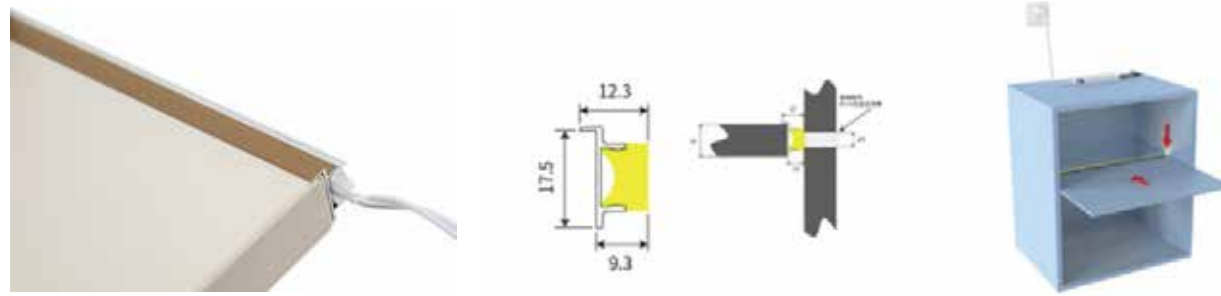

BA-1810

Input Voltage	Power (P/w/m)	Light Body Length (mm)	Color Temperature	CRI	Profile Color	Lifespan	Sensor Switch
DC12V	4.8	563/763/963/1163 (can be cut)	3000K	≥ 90	Gold	≥ 50,000 hours	None

BA-1811

Input Voltage	Power (P/w/m)	Light Body Length (mm)	Color Temperature	CRI	Profile Color	Lifespan	Sensor Switch
DC12V	4.8	563/763/963/1163 (can be cut)	3000K	≥ 90	Gold	≥ 50,000 hours	None

BA-1812

Input Voltage	Power (P/w/m)	Light Body Length (mm)	Color Temperature	CRI	Profile Color	Lifespan	Sensor Switch
DC12V	4.8	563/763/963/1163 (can be cut)	3000K	≥ 90	Gold	≥ 50,000 hours	None

LED MIRROR