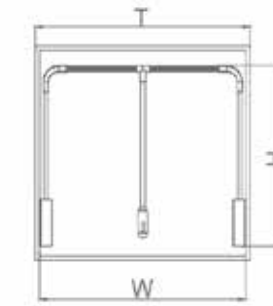

Clothes Lifting Rack

Art. No.	Cabinet	WidthxDepthxHeight	Color
Customized Version			
定制款 703158P	500-600mm	(464-564)x366x792 mm	Platinum
Customized Version			
定制款 703157P	700-900mm	(664-864)x366x792 mm	Platinum
703156P	900-1100mm	(864-1064)x366x792 mm	Platinum