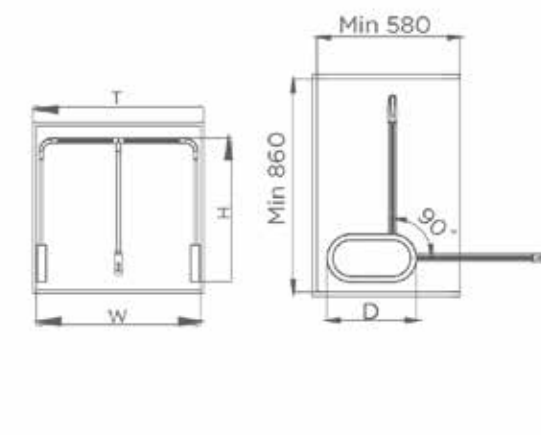

Password Box

ITEM NO.	CABINET	SIZE
703297M	≥ 490 mm	450X412X205mm

Rotating Clothes Rack

ITEM NO.	CABINET	SIZE
703501M	≥ 900 mm	522X188mm

Double-Layer Rotating Basket

ITEM NO.	CABINET	SIZE
703533M	≥ 900 mm	810X(900-1100)mm