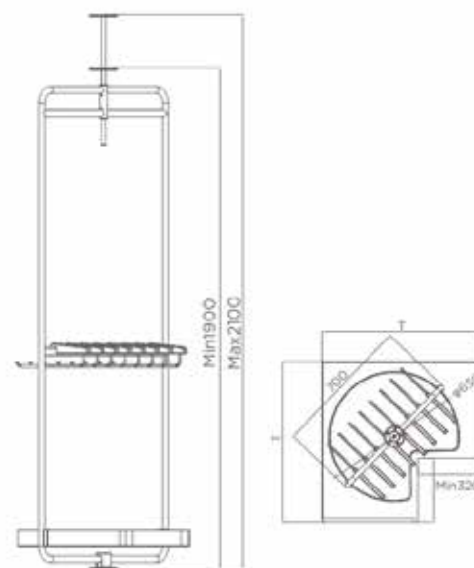

O-Shaped Corner Clothes Rack

ITEM NO.	CABINET	SIZE
706202M	≥ 800 mm	700X650X(1850-2000)mm