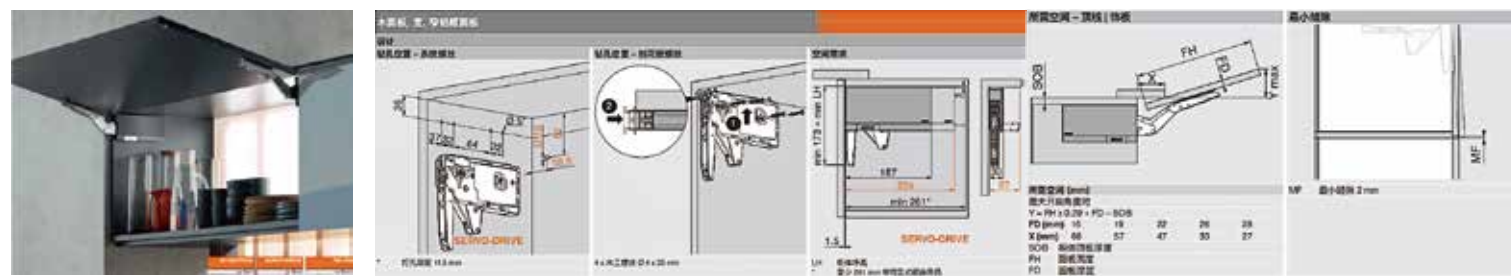

AVENTOS HK top Love Flip Cloud Display