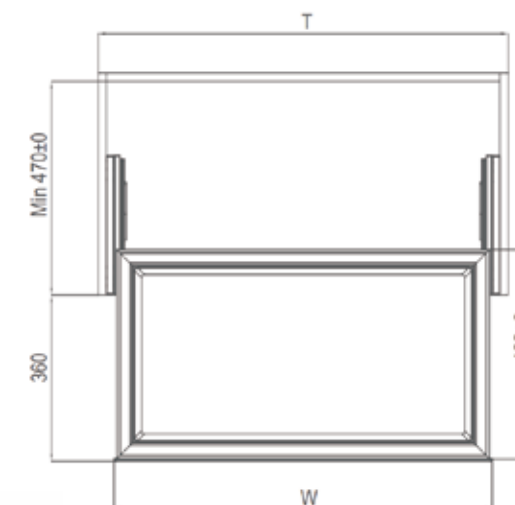

Trash Bin

Available trash bin sizes:
600

BY-450A

Capacity	WIDTH X DEPTH X HEIGHT
35L	415x500x370mm

ACCESSORIES FOR WARDROBE & CLOSET

Clothes Basket

Art. No.	Cabinet	WidthxDepthxHeight	Color
703734	900mm	864x465x280 mm	Platinum + Armani Orange
703733	800mm	764x465x280 mm	Platinum + Armani Orange
703732	700mm	664x465x280 mm	Platinum + Armani Orange
703731	600mm	564x465x280 mm	Platinum + Armani Orange