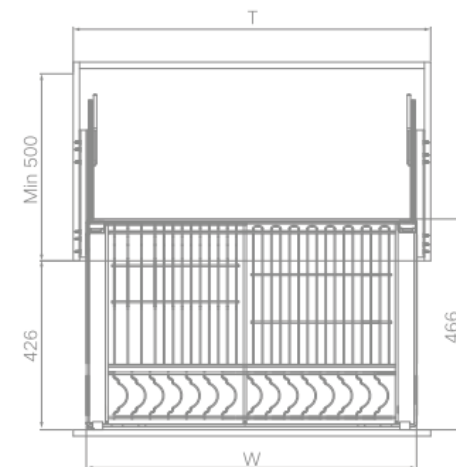

Black Diamond - Base Cabinet Pull-Out Basket

ART. NO.	CABINET	WIDTH X DEPTH X HEIGHT	MATERIAL	SURFACE	PROCESS
301607	600 mm	535x466x186 mm	Carbon Steel	Glossy	Electroplating
301601	700 mm	635x466x186 mm	Carbon Steel	Glossy	Electroplating
301606	750 mm	685x466x186 mm	Carbon Steel	Glossy	Electroplating
301602	800 mm	735x466x186 mm	Carbon Steel	Glossy	Electroplating
301603	900 mm	835x466x186 mm	Carbon Steel	Glossy	Electroplating