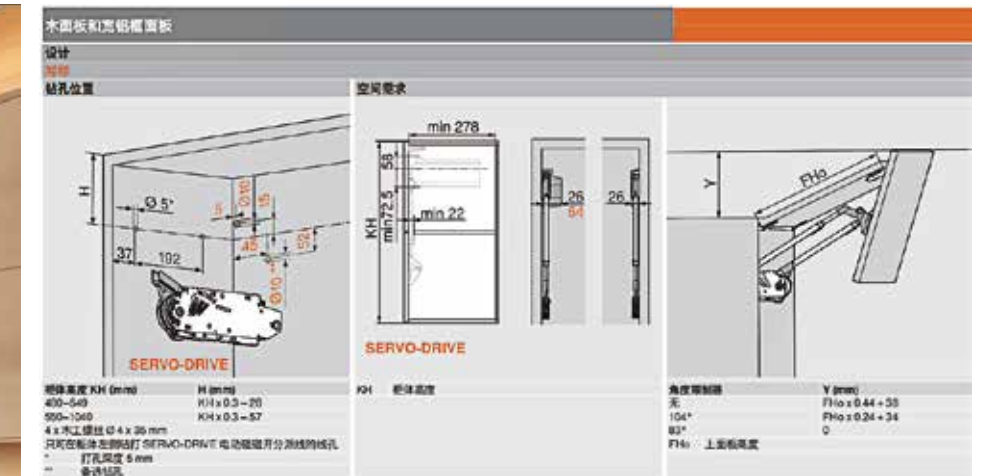

UPWARD FLIP SUPPORT

AVENTOS HL Love Flip Up Folding Door