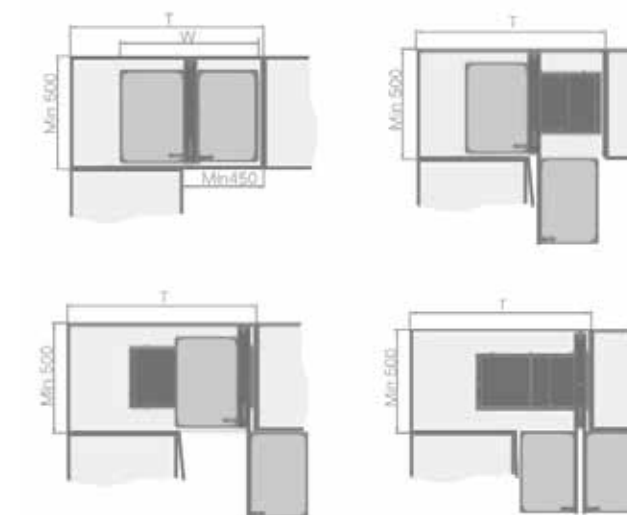

Black Diamond - Three-Sided Basket

ART. NO.	CABINET	WIDTH X DEPTH X HEIGHT	MATERIAL	SURFACE	PROCESS
303511	600 mm	540x467x189 mm	Stainless Steel	Matte	Electrolysis
303512	700 mm	640x467x189 mm	Stainless Steel	Matte	Electrolysis
303513	750 mm	690x467x189 mm	Stainless Steel	Matte	Electrolysis
303514	800 mm	740x467x189 mm	Stainless Steel	Matte	Electrolysis
303515	900 mm	840x467x189 mm	Stainless Steel	Matte	Electrolysis