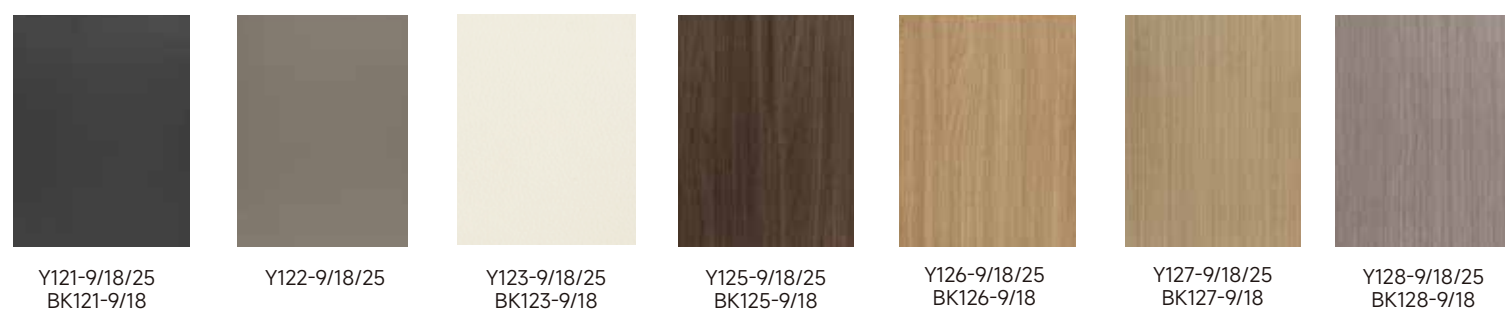

COLOR BOOK

• Melamine Series

Y: particle board thickness: 9mm/18mm/25mm BK: plywood thickness: 9mm/18mm

Max panel size 1200*2720mm: Y12-18, Y109-18, Y115-18, Y116-18, Y117-18, Y118-18

Max panel size 1200*2420mm: Other Y Series, Other BK Series