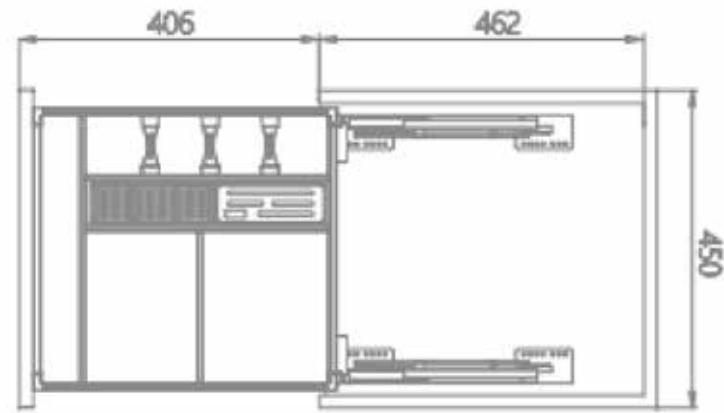

ART. NO.	CABINET	WIDTH X DEPTH X HEIGHT	MATERIAL	SURFACE	PROCESS
306234X1	450 mm	400x430x435 mm	Aluminum Alloy / Stainless Steel / Snowflake Board / ABS	Fluorocarbon	Right-opening Door
306233X1	400 mm	350x430x435 mm	Aluminum Alloy / Stainless Steel / Snowflake Board / ABS	Fluorocarbon	Right-opening Door
306232X1	350 mm	300x430x435 mm	Aluminum Alloy / Stainless Steel / Snowflake Board / ABS	Fluorocarbon	Right-opening Door
306231X1	300 mm	250x430x435 mm	Aluminum Alloy / Stainless Steel / Snowflake Board / ABS	Fluorocarbon	Right-opening Door