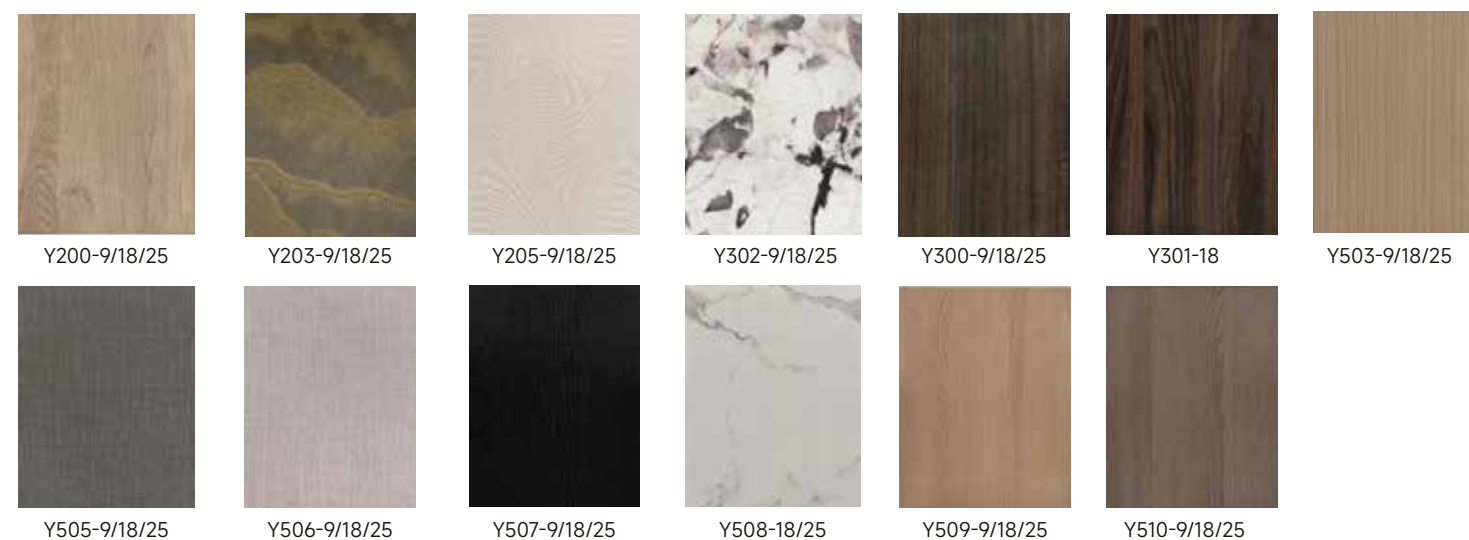

Max panel size 1200*2720mm: Y200-9/18/25, Y203-18, Y205-18, Y302-18, Y301-18, Y503-18, Y505-18, Y506-18, Y507-18, Y508-18, Y509-18, Y510-18

Max panel size 1200*2420mm: Other Y Series, Other Bk Series