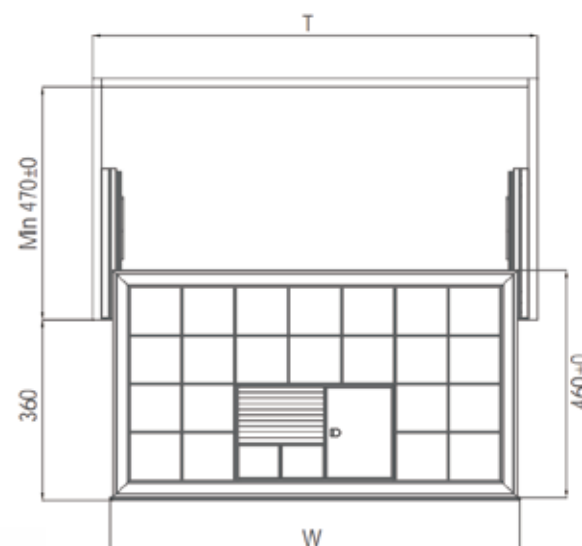

Jewelry Drawer

Art. No.	Cabinet	WidthxDepthxHeight	Color
703744	900mm	864x465x60 mm	Platinum + Armani Orange
703743	800mm	764x465x60 mm	Platinum + Armani Orange
703742	700mm	664x465x60 mm	Platinum + Armani Orange
703741	600mm	564x465x60 mm	Platinum + Armani Orange