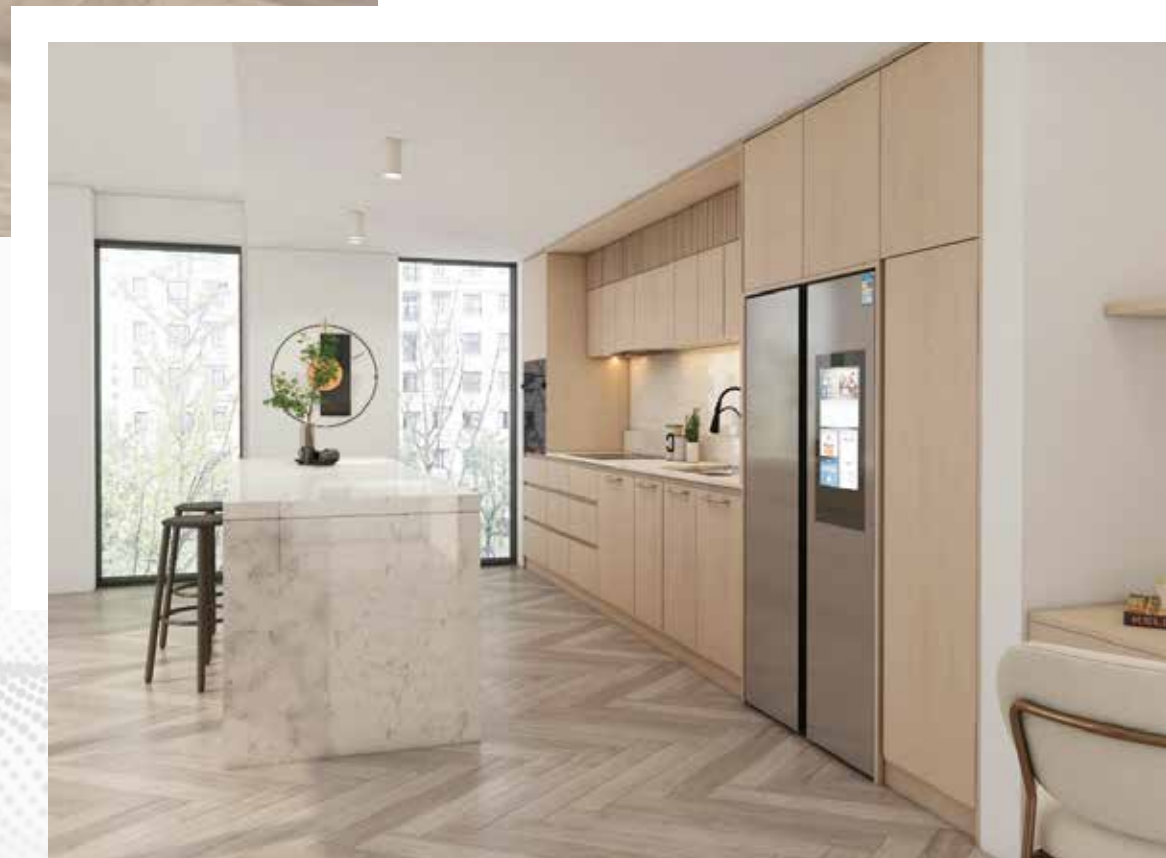

PYHZX163215Y326RS

Description	Item	Material
Door 1	L3101B	Lacquer
Door 2	Y200	Lacquer
Carcase	Y12	Melamine
Handle	L1060 / 1070	
Countertop	PYHZX163215Y326RS	Sintered Stone

Y200

Y12

45°Beveled Door

QH106

Description	Item	Material
Door	Y200	Melamine
Carcase	Y12	Melamine
Handle	45°Beveled Door	
Countertop	QH106	Quartz Stone