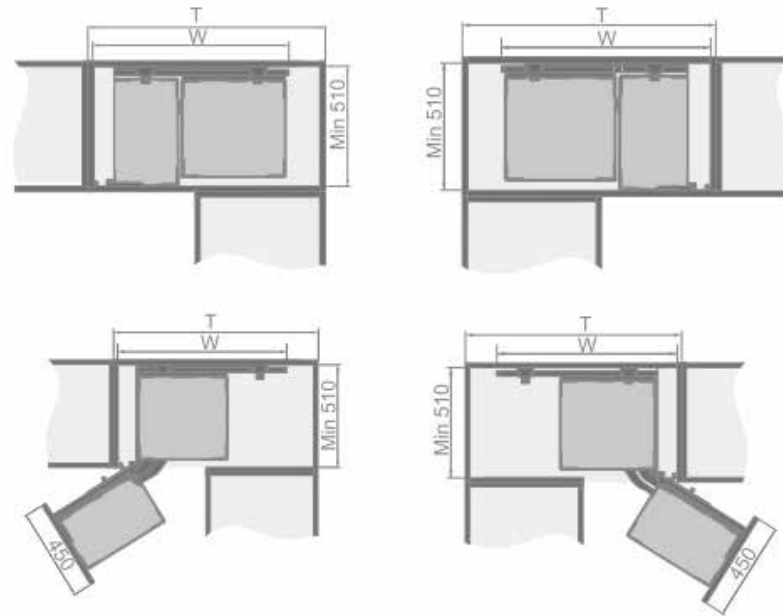

HANDLE

HANDLE

HIDDEN HANDLE

CABINET HIDDEN HANDLE

— ONE STOP SOLUTION —

ACCESSORIES FOR KITCHEN PANTRY & LAUNDRY

Corner Monster

ART. NO.	CABINET	WIDTH X DEPTH X HEIGHT	MATERIAL	SURFACE	PROCESS	DESCRIPTION
101055	900 mm	860x510x535mm	Aerospace Aluminum	Premium Gray	Fluorocarbon	Left-opening Door
101056	900 mm	860x510x535mm	Aerospace Aluminum	Premium Gray	Fluorocarbon	Right-opening Door