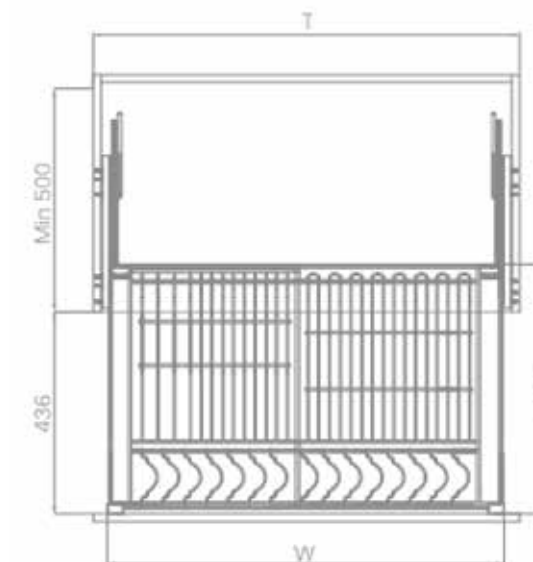

Black Diamond Dish Three-Sided Basket

ART. NO.	CABINET	WIDTH X DEPTH X HEIGHT	MATERIAL	SURFACE	PROCESS
303501	600 mm	540x467x189 mm	Stainless Steel	Matte	Electrolysis
303502	700 mm	640x467x189 mm	Stainless Steel	Matte	Electrolysis
303503	750 mm	690x467x189 mm	Stainless Steel	Matte	Electrolysis
303504	800 mm	740x467x189 mm	Stainless Steel	Matte	Electrolysis
303505	900 mm	840x467x189 mm	Stainless Steel	Matte	Electrolysis