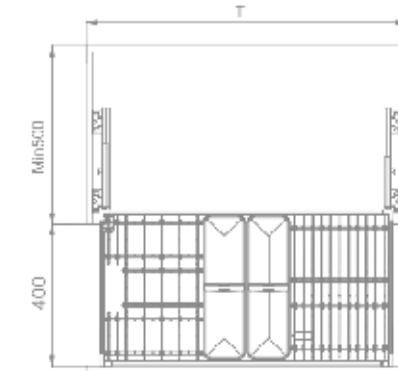

Dish Three-Sided Basket

ART. NO.	CABINET	WIDTH X DEPTH X HEIGHT	MATERIAL	SURFACE	PROCESS
303555	600 mm	525x440x130 mm	Aerospace Aluminum + Black Crystal Glass	Premium Gray	Fluorocarbon
303554	700 mm	625x440x130 mm	Aerospace Aluminum + Black Crystal Glass	Premium Gray	Fluorocarbon
303553	750 mm	675x440x130 mm	Aerospace Aluminum + Black Crystal Glass	Premium Gray	Fluorocarbon
303552	800 mm	725x440x130 mm	Aerospace Aluminum + Black Crystal Glass	Premium Gray	Fluorocarbon
303551	900 mm	825x440x130 mm	Aerospace Aluminum + Black Crystal Glass	Premium Gray	Fluorocarbon