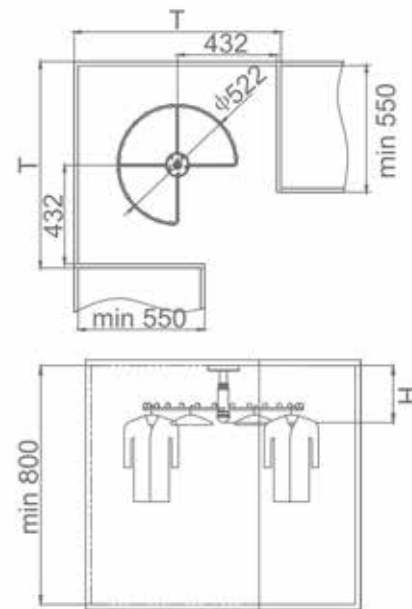

Rotating Clothes Rack

Art. No.	Cabinet	WidthxDepthxHeight	Color
703501P	≥ 600mm	522x188 mm	Platinum