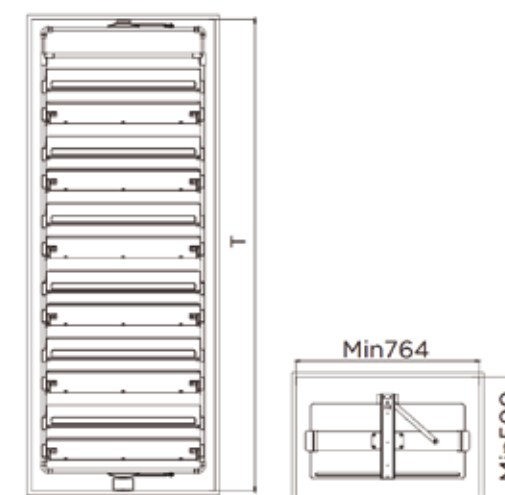

Rotating Shoe Rack

ITEM NO.	CABINET	SIZE
703591M	800 Cabinet (12 Layers)	355X685X(1910-2110)mm
703592M	800 Cabinet (10 Layers)	355X685X(1630-1830)mm
703593M	800 Cabinet (8 Layers)	355X685X(1350-1550)mm
703595M	800 Cabinet (4 Layers)	355X685X(790-990)mm