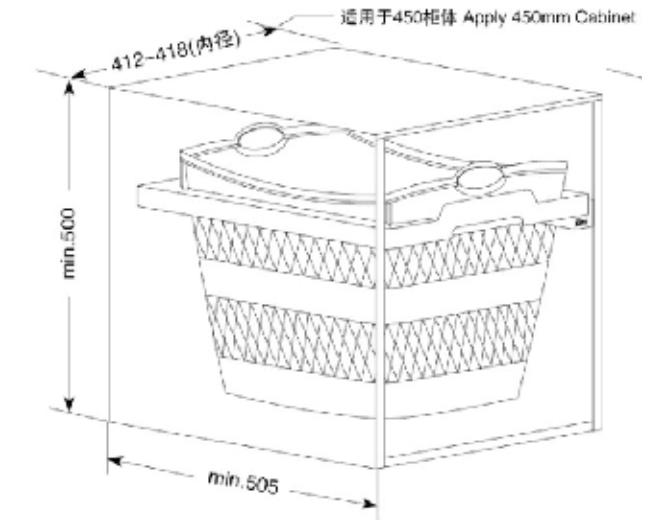

Knife and Fork Box

Suitable for
400-600mm
cabinet width

Suitable for
600-750mm
cabinet width

Suitable for
750-1000mm
cabinet width

BY-450

Capacity	WIDTH X DEPTH X HEIGHT
45L	415x500x490mm

Trash Bin

Available trash bin sizes:
400, 450,