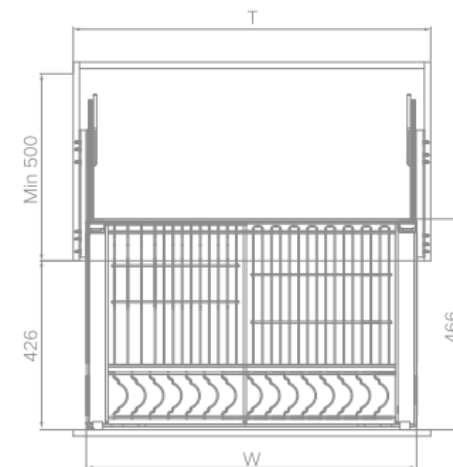

Black Diamond - Base Cabinet Pull-Out Basket

ART. NO.	CABINET	WIDTH X DEPTH X HEIGHT	MATERIAL	SURFACE	PROCESS
301607	600 mm	535x466x186 mm	Carbon Steel	Glossy	Electroplating
301601	700 mm	635x466x186 mm	Carbon Steel	Glossy	Electroplating
301606	750 mm	685x466x186 mm	Carbon Steel	Glossy	Electroplating
301602	800 mm	735x466x186 mm	Carbon Steel	Glossy	Electroplating
301603	900 mm	835x466x186 mm	Carbon Steel	Glossy	Electroplating