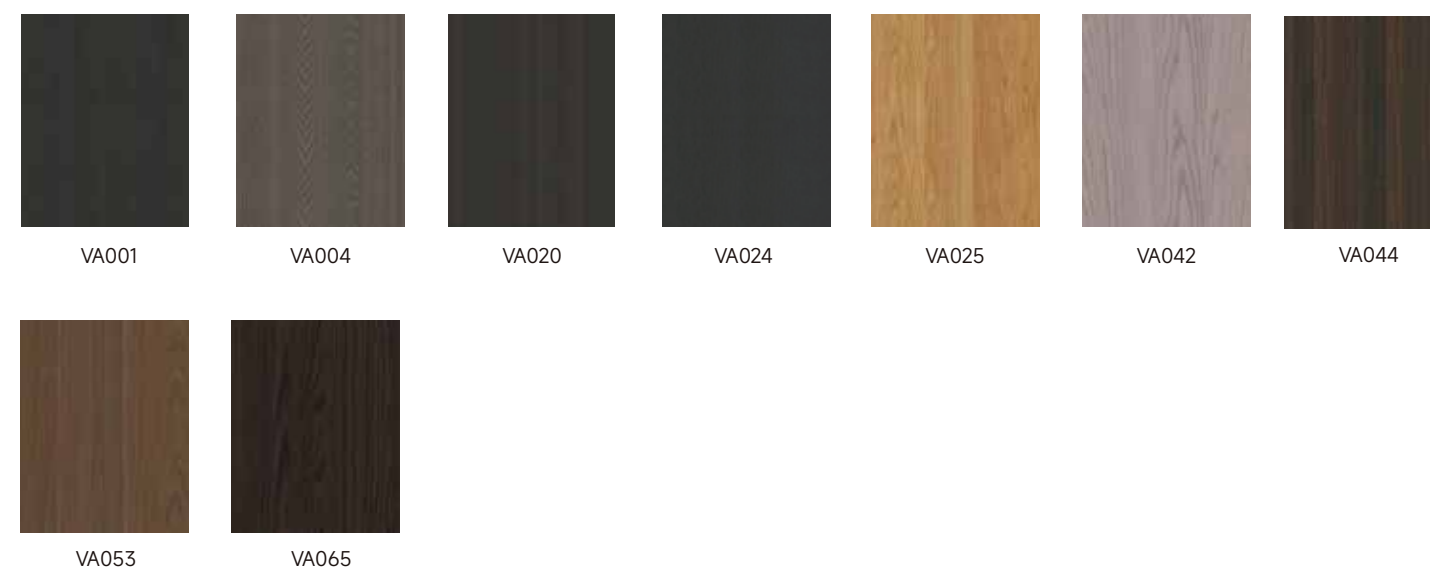

· PVC Color Series

Max panel size: 1200*2400mm

Door shape: flat, 45 degree beveled

Edge banding: ABS edge banding

Base material: MDF

· Wooden nature veneer

Max panel size: 1200*2400mm

Edge banding: ABS edge banding