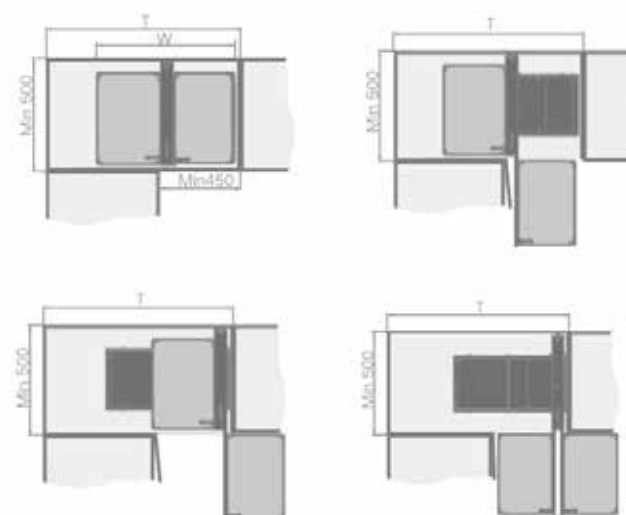

Black Diamond Full-Open Little Monster

ART. NO.	CABINET	WIDTH X DEPTH X HEIGHT	MATERIAL	SURFACE	PROCESS	DESCRIPTION
101125	800/900 mm	660x455x595 mm	Carbon Steel	Glossy	Electroplating	Black Diamond Basket Left and Right Universal Use