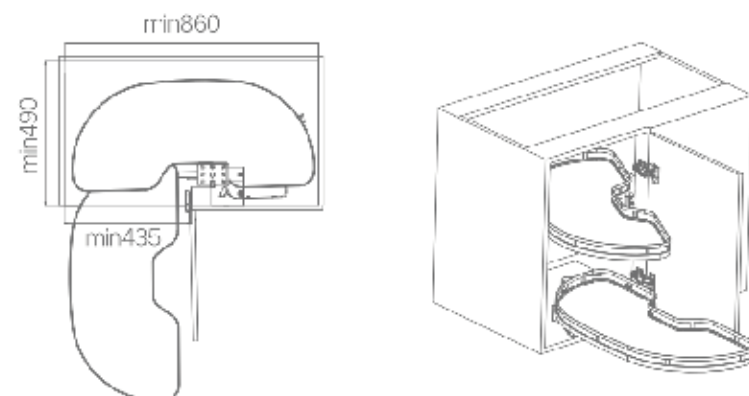

Dish Three-Sided Basket

Universal Mounting Holes for Base and Top

ART. NO.	CABINET	WIDTH X DEPTH X HEIGHT	MATERIAL	SURFACE	PROCESS	DESCRIPTION
101061	Width ≥ 860 mm Depth ≥ 490 mm Door Width ≥ 435 mm	829x409x(540-680) mm	Carbon Steel	Metallic Gray	Nano Spraying	Left and Right Universal Use