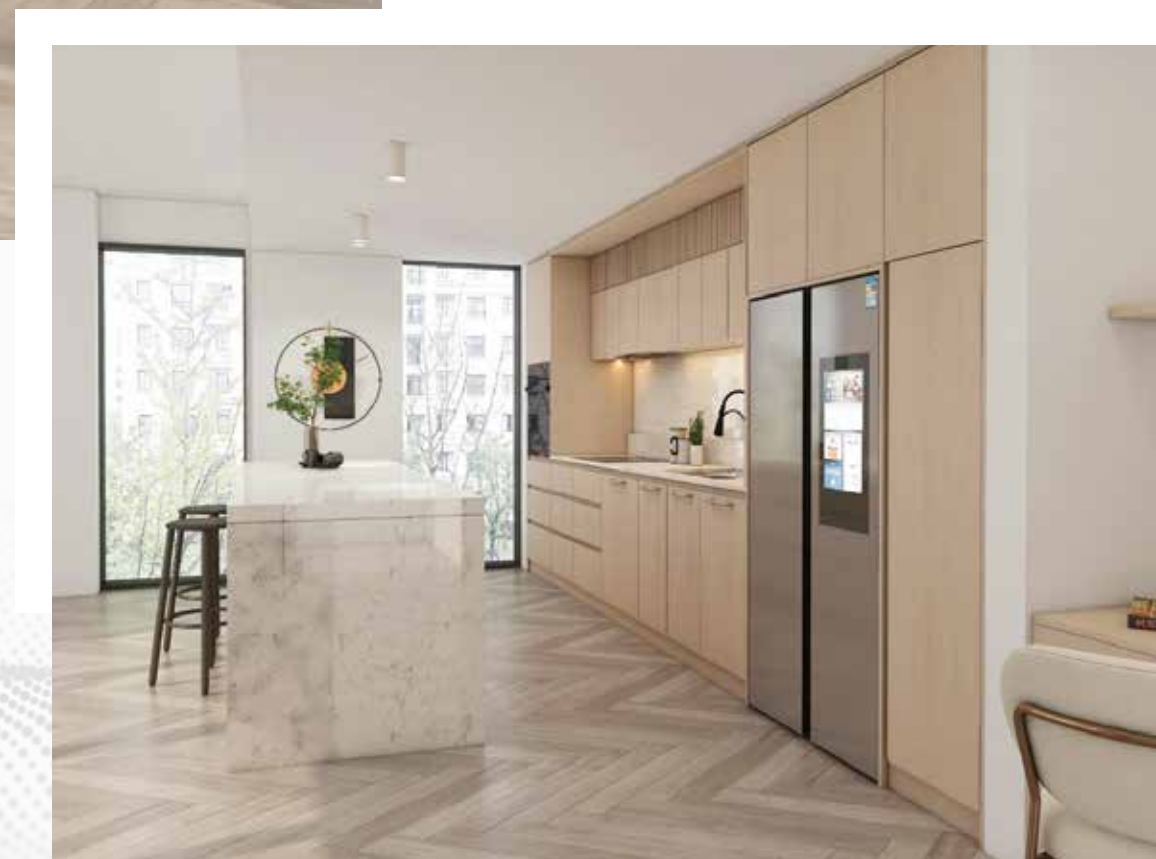

PYHZX163215Y326RS

Description	Item	Material
Door 1	L3101B	Lacquer
Door 2	Y200	Lacquer
Carcase	Y12	Melamine
Handle	L1060 / 1070	
Countertop	PYHZX163215Y326RS	Sintered Stone

Y200

Y12

45°Beveled Door

QH106

Description	Item	Material
Door	Y200	Melamine
Carcase	Y12	Melamine
Handle	45°Beveled Door	
Countertop	QH106	Quartz Stone