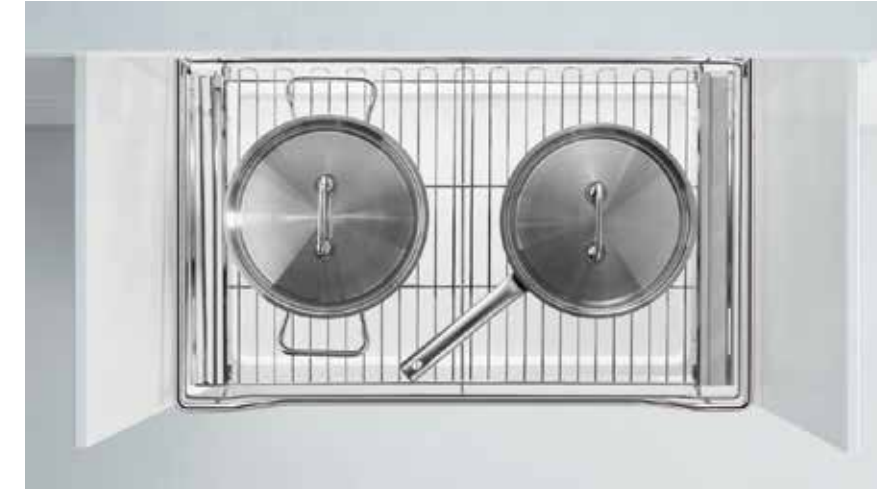

Black Diamond - Base Cabinet Pull-Out Basket

ART. NO.	CABINET	WIDTH X DEPTH X HEIGHT	MATERIAL	SURFACE	PROCESS
309031	600 mm	529x450x650 mm	Carbon Steel	Platinum	Electroplating

Fashion - Four-Sided Basket