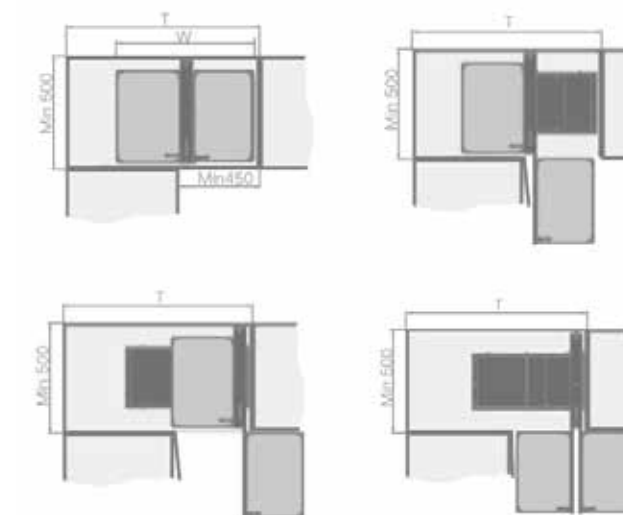

Black Diamond - Three-Sided Basket

ART. NO.	CABINET	WIDTH X DEPTH X HEIGHT	MATERIAL	SURFACE	PROCESS
303511	600 mm	540x467x189 mm	Stainless Steel	Matte	Electrolysis
303512	700 mm	640x467x189 mm	Stainless Steel	Matte	Electrolysis
303513	750 mm	690x467x189 mm	Stainless Steel	Matte	Electrolysis
303514	800 mm	740x467x189 mm	Stainless Steel	Matte	Electrolysis
303515	900 mm	840x467x189 mm	Stainless Steel	Matte	Electrolysis