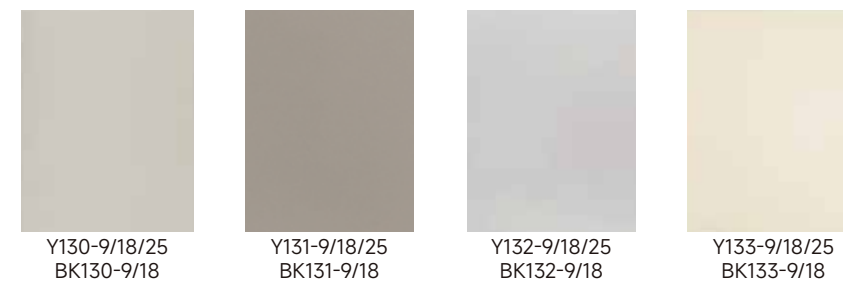

COLOR BOOK

Melamine Series

Y: particle board thickness: 9mm/18mm/25mm BK: plywood thickness: 9mm/18mm

Max panel size 1200*2720mm: Y12-18, Y109-18, Y115-18, Y116-18, Y117-18, Y118-18

Max panel size 1200*2420mm: Other Y Series, Other BK Series