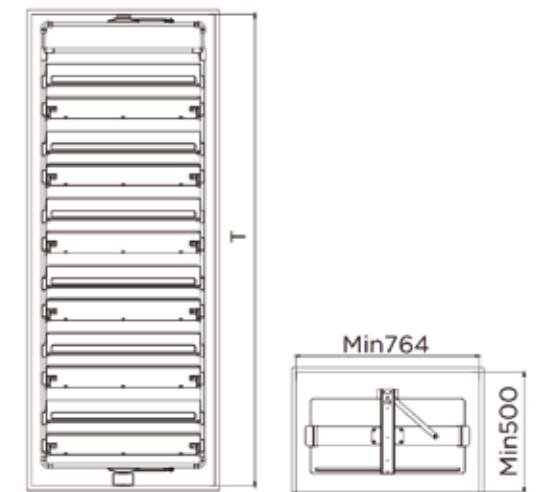

Rotating Shoe Rack

ITEM NO.	CABINET	SIZE
703591M	800 Cabinet (12 Layers)	355X685X(1910-2110)mm
703592M	800 Cabinet (10 Layers)	355X685X(1630-1830)mm
703593M	800 Cabinet (8 Layers)	355X685X(1350-1550)mm
703595M	800 Cabinet (4 Layers)	355X685X(790-990)mm