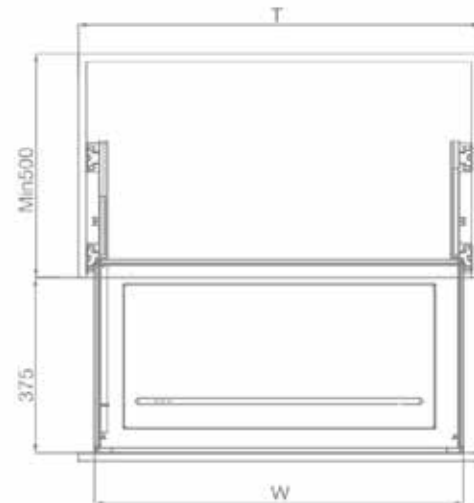

Three-Sided Basket

ART. NO.	CABINET	WIDTH X DEPTH X HEIGHT	MATERIAL	SURFACE	PROCESS
303365X1	600 mm	525x440x130mm	Aluminum Alloy / Stainless Steel / Snowflake Board / ABS	Fluorocarbon	Right-opening Door
303364X1	700 mm	625x440x130mm	Aluminum Alloy / Stainless Steel / Snowflake Board / ABS	Fluorocarbon	Right-opening Door
303363X1	750 mm	675x440x130mm	Aluminum Alloy / Stainless Steel / Snowflake Board / ABS	Fluorocarbon	Right-opening Door
303362X1	800 mm	725x440x130mm	Aluminum Alloy / Stainless Steel / Snowflake Board / ABS	Fluorocarbon	Right-opening Door
303361X1	900 mm	825x440x130mm	Aluminum Alloy / Stainless Steel / Snowflake Board / ABS	Fluorocarbon	Right-opening Door