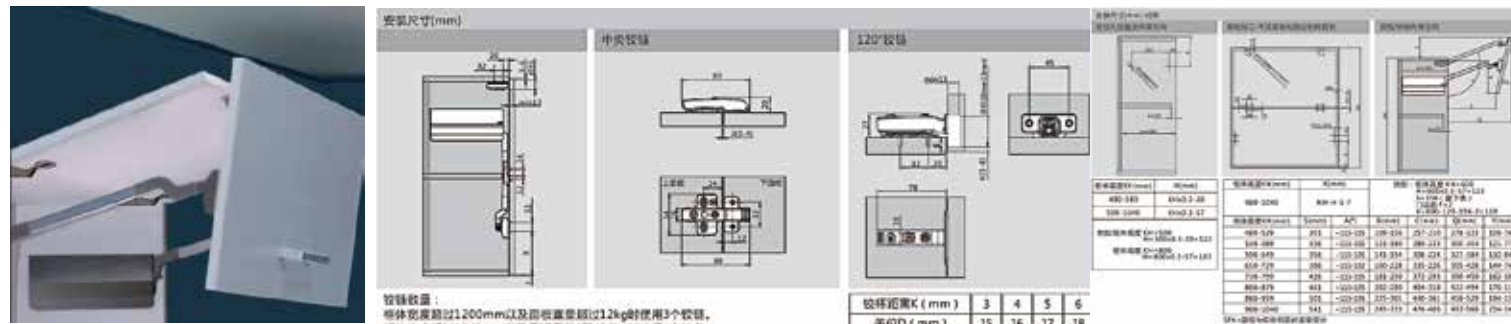

AVENTOS HK top Love Flip Cloud Display

AVENTOS HL Love Flip Mini Flip-Up Door

PA Flip-Up Door Support	Applicable Cabinet Size:
PAZC-01	300mmsH≤500mm
PAZC-02	400mmsWs1200mm
Support Force:PZC002B=80N	

ST Foldable Flip-Up Dynamic Drawer