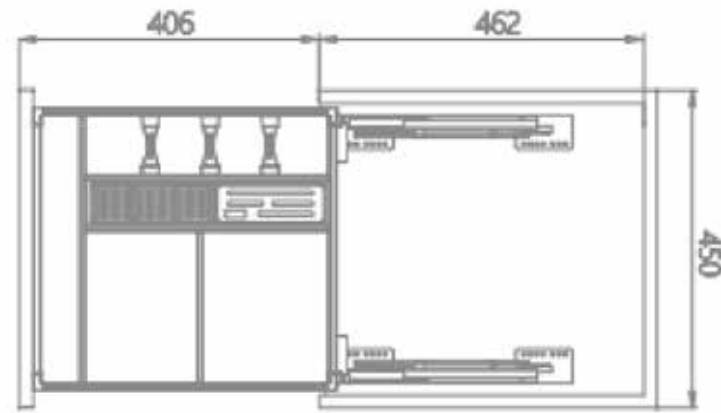

ART. NO.	CABINET	WIDTH X DEPTH X HEIGHT	MATERIAL	SURFACE	PROCESS
306234X1	450 mm	400x430x435 mm	Aluminum Alloy / Stainless Steel / Snowflake Board / ABS	Fluorocarbon	Right-opening Door
306233X1	400 mm	350x430x435 mm	Aluminum Alloy / Stainless Steel / Snowflake Board / ABS	Fluorocarbon	Right-opening Door
306232X1	350 mm	300x430x435 mm	Aluminum Alloy / Stainless Steel / Snowflake Board / ABS	Fluorocarbon	Right-opening Door
306231X1	300 mm	250x430x435 mm	Aluminum Alloy / Stainless Steel / Snowflake Board / ABS	Fluorocarbon	Right-opening Door