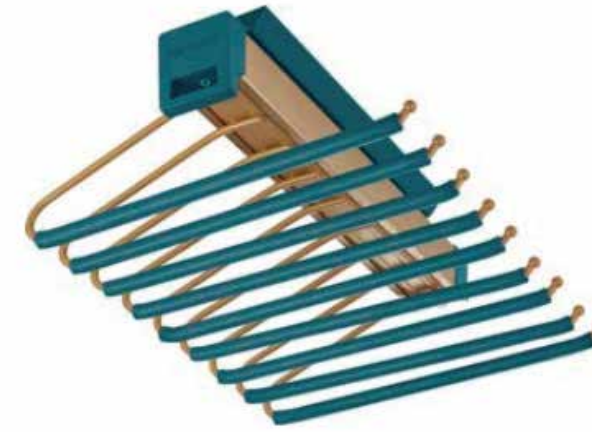

Top-Mounted Pants Rack

ITEM NO.	CABINET	SIZE
703502M	600 mm	350X453X171mm