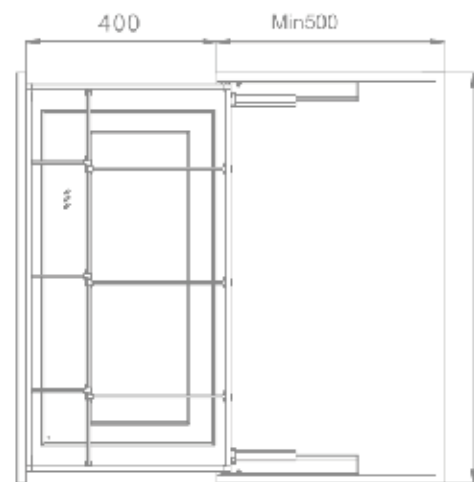

ART. NO.	CABINET	WIDTH X DEPTH X HEIGHT	MATERIAL	SURFACE	PROCESS
303595	600 mm	550x460x250 mm	Aerospace Aluminum	Premium Gray + Rose Gold	Fluorocarbon
303594	700 mm	650x460x250 mm	Aerospace Aluminum	Premium Gray + Rose Gold	Fluorocarbon
303593	750 mm	700x460x250 mm	Aerospace Aluminum	Premium Gray + Rose Gold	Fluorocarbon
303592	800 mm	750x460x250 mm	Aerospace Aluminum	Premium Gray + Rose Gold	Fluorocarbon
303591	900 mm	850x460x250 mm	Aerospace Aluminum	Premium Gray + Rose Gold	Fluorocarbon