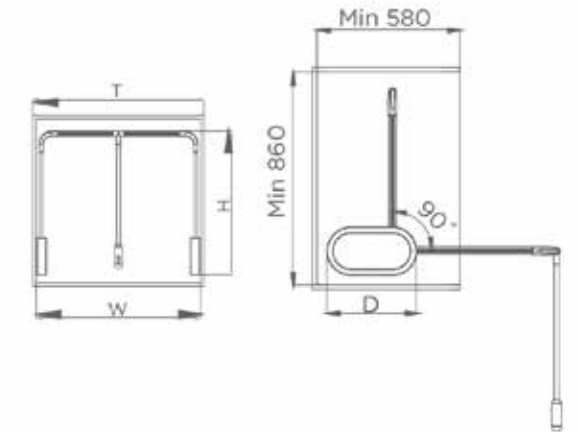

Password Box

ITEM NO.	CABINET	SIZE
703297M	≥ 490 mm	450X412X205mm

Rotating Clothes Rack

ITEM NO.	CABINET	SIZE
703501M	≥ 900 mm	522X188mm

Double-Layer Rotating Basket

ITEM NO.	CABINET	SIZE
703533M	≥ 900 mm	810X(900-1100)mm