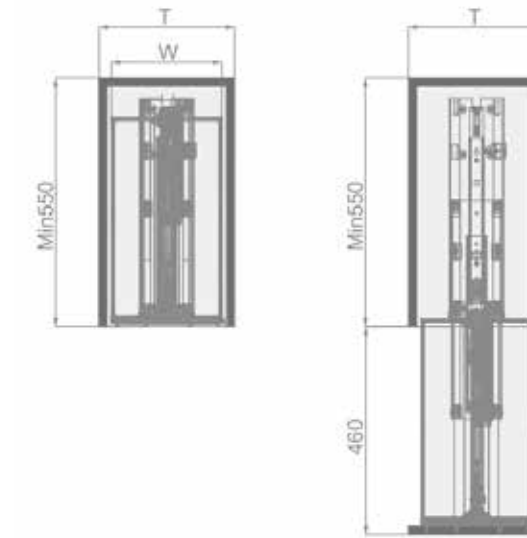

Tall Deep Pull-Out Basket

ART. NO.	CABINET	WIDTH X DEPTH X HEIGHT	MATERIAL	SURFACE	PROCESS	DESCRIPTION
201121	300 mm	250x500x(1259-1659) mm	Carbon Steel	Glossy	Electroplating	Black Diamond Basket, 4 Layers
201122	300 mm	250x500x(1659-2059) mm	Carbon Steel	Glossy	Electroplating	Black Diamond Basket, 5 Layers
201123	300 mm	250x500x(1959-2359) mm	Carbon Steel	Glossy	Electroplating	Black Diamond Basket, 6 Layers
201124	400 mm	350x500x(1259-1659) mm	Carbon Steel	Glossy	Electroplating	Black Diamond Basket, 4 Layers
201125	400 mm	350x500x(1659-2059) mm	Carbon Steel	Glossy	Electroplating	Black Diamond Basket, 5 Layers
201126	400 mm	350x500x(1959-2359) mm	Carbon Steel	Glossy	Electroplating	Black Diamond Basket, 6 Layers