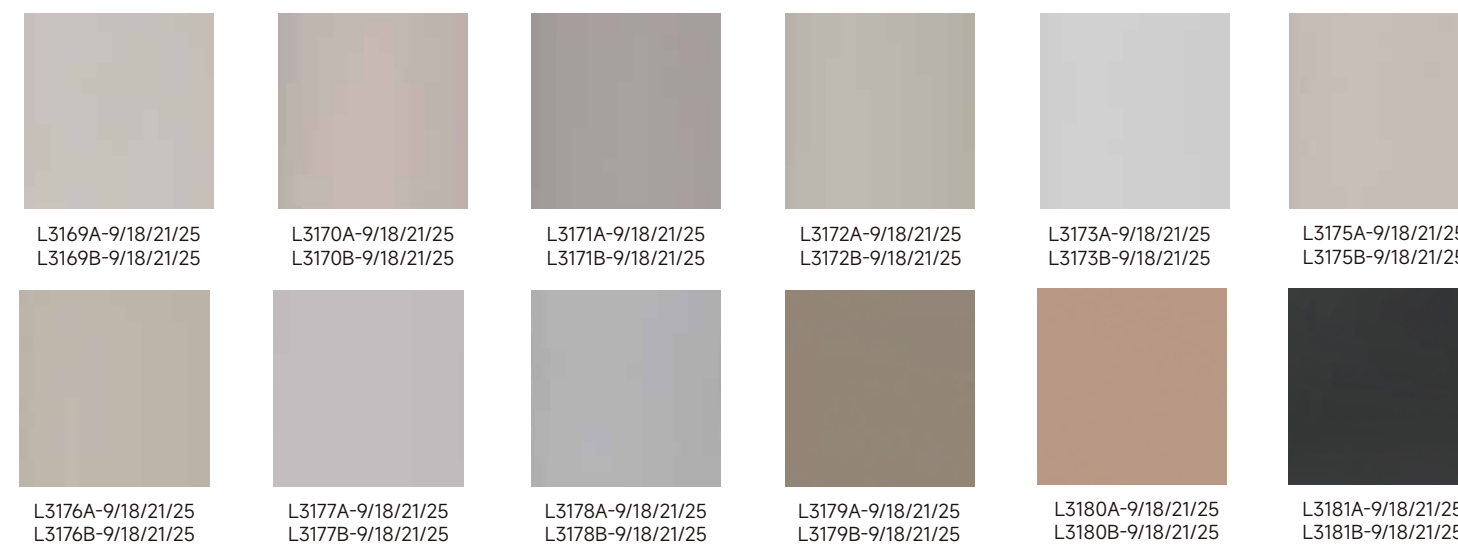

A mean high glossy finishing, B mean matt finishing

· Pure color lacquer Series

A mean high glossy finishing, B mean matt finishing

· Pure color lacquer Series

A mean high glossy finish, B mean matt finish