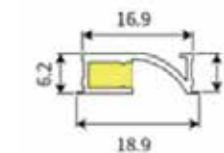

BA-1807

Input Voltage	Power (P/w/m)	Light Body Length (mm)	Color Temperature	CRI	Profile Color	Lifespan	Sensor Switch	Extension	Slot Size (Width x Depth)
DC12V	8.6	563/763/963/1163/1500 /2000/2400/2720 (can be cut)	3000K	≥ 90	Gold	≥ 50,000 hours	None	Optional	18 x 7 mm