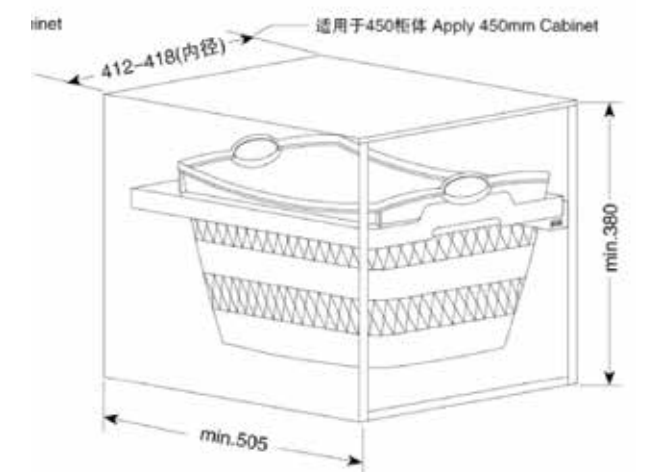

BY-450A

Capacity	WIDTH X DEPTH X HEIGHT
35L	415x500x370mm