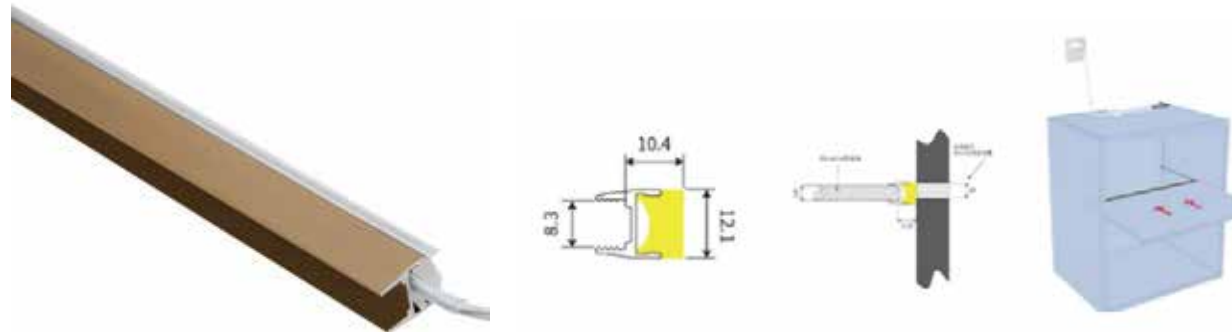

BA-1810

Input Voltage	Power (P/w/m)	Light Body Length (mm)	Color Temperature	CRI	Profile Color	Lifespan	Sensor Switch
DC12V	4.8	563/763/963/1163 (can be cut)	3000K	≥ 90	Gold	≥ 50,000 hours	None

BA-1811

Input Voltage	Power (P/w/m)	Light Body Length (mm)	Color Temperature	CRI	Profile Color	Lifespan	Sensor Switch
DC12V	4.8	563/763/963/1163 (can be cut)	3000K	≥ 90	Gold	≥ 50,000 hours	None

BA-1812

Input Voltage	Power (P/w/m)	Light Body Length (mm)	Color Temperature	CRI	Profile Color	Lifespan	Sensor Switch
DC12V	4.8	563/763/963/1163 (can be cut)	3000K	≥ 90	Gold	≥ 50,000 hours	None

LED MIRROR