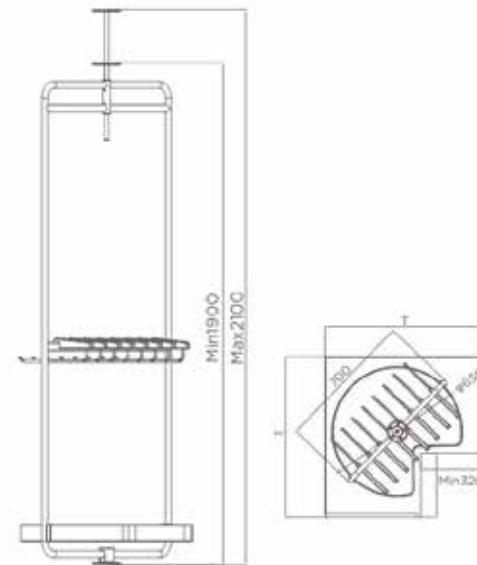

O-Shaped Corner Clothes Rack

ITEM NO.	CABINET	SIZE
706202M	≥ 800 mm	700X650X(1850-2000)mm