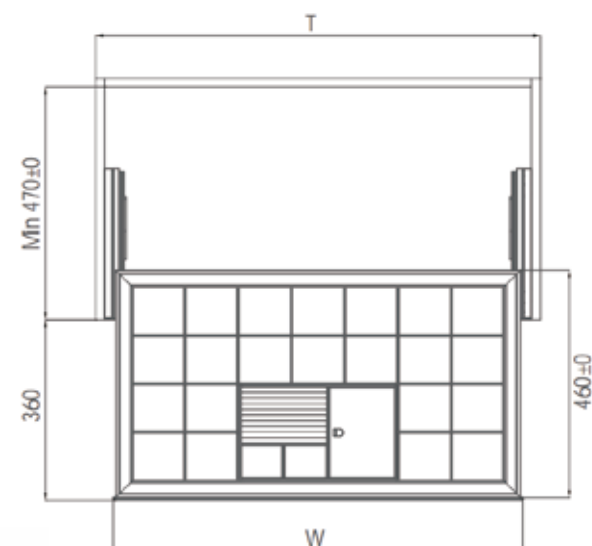

Jewelry Drawer

Art. No.	Cabinet	WidthxDepthxHeight	Color
703744	900mm	864x465x60 mm	Platinum + Armani Orange
703743	800mm	764x465x60 mm	Platinum + Armani Orange
703742	700mm	664x465x60 mm	Platinum + Armani Orange
703741	600mm	564x465x60 mm	Platinum + Armani Orange