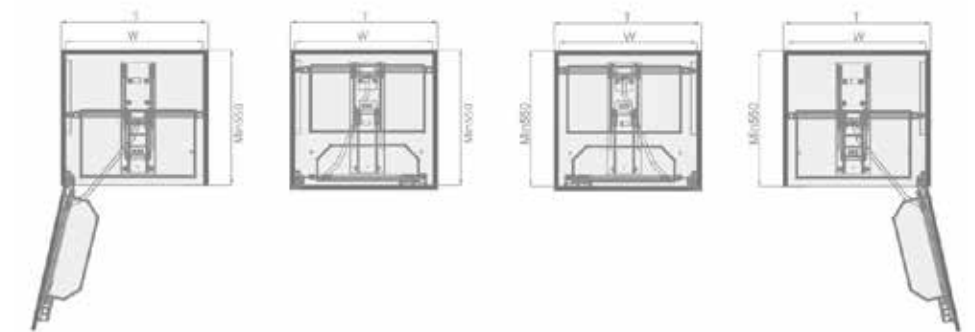

ART. NO.	CABINET	WIDTH X DEPTH X HEIGHT	MATERIAL	SURFACE	PROCESS	DESCRIPTION
202261	450/500 mm	408x500x1335 mm	Carbon Steel	Glossy	Electroplating	Black Diamond Basket, 4 Layers
202262	450/500 mm	408x500x1625 mm	Carbon Steel	Glossy	Electroplating	Black Diamond Basket, 5 Layers
202263	450/500 mm	408x500x1825 mm	Carbon Steel	Glossy	Electroplating	Black Diamond Basket, 6 Layers
202264	600 mm	558x500x1335 mm	Carbon Steel	Glossy	Electroplating	Black Diamond Basket, 4 Layers
202265	600 mm	558x500x1625 mm	Carbon Steel	Glossy	Electroplating	Black Diamond Basket, 5 Layers
202266	600 mm	558x500x1825 mm	Carbon Steel	Glossy	Electroplating	Black Diamond Basket, 6 Layers