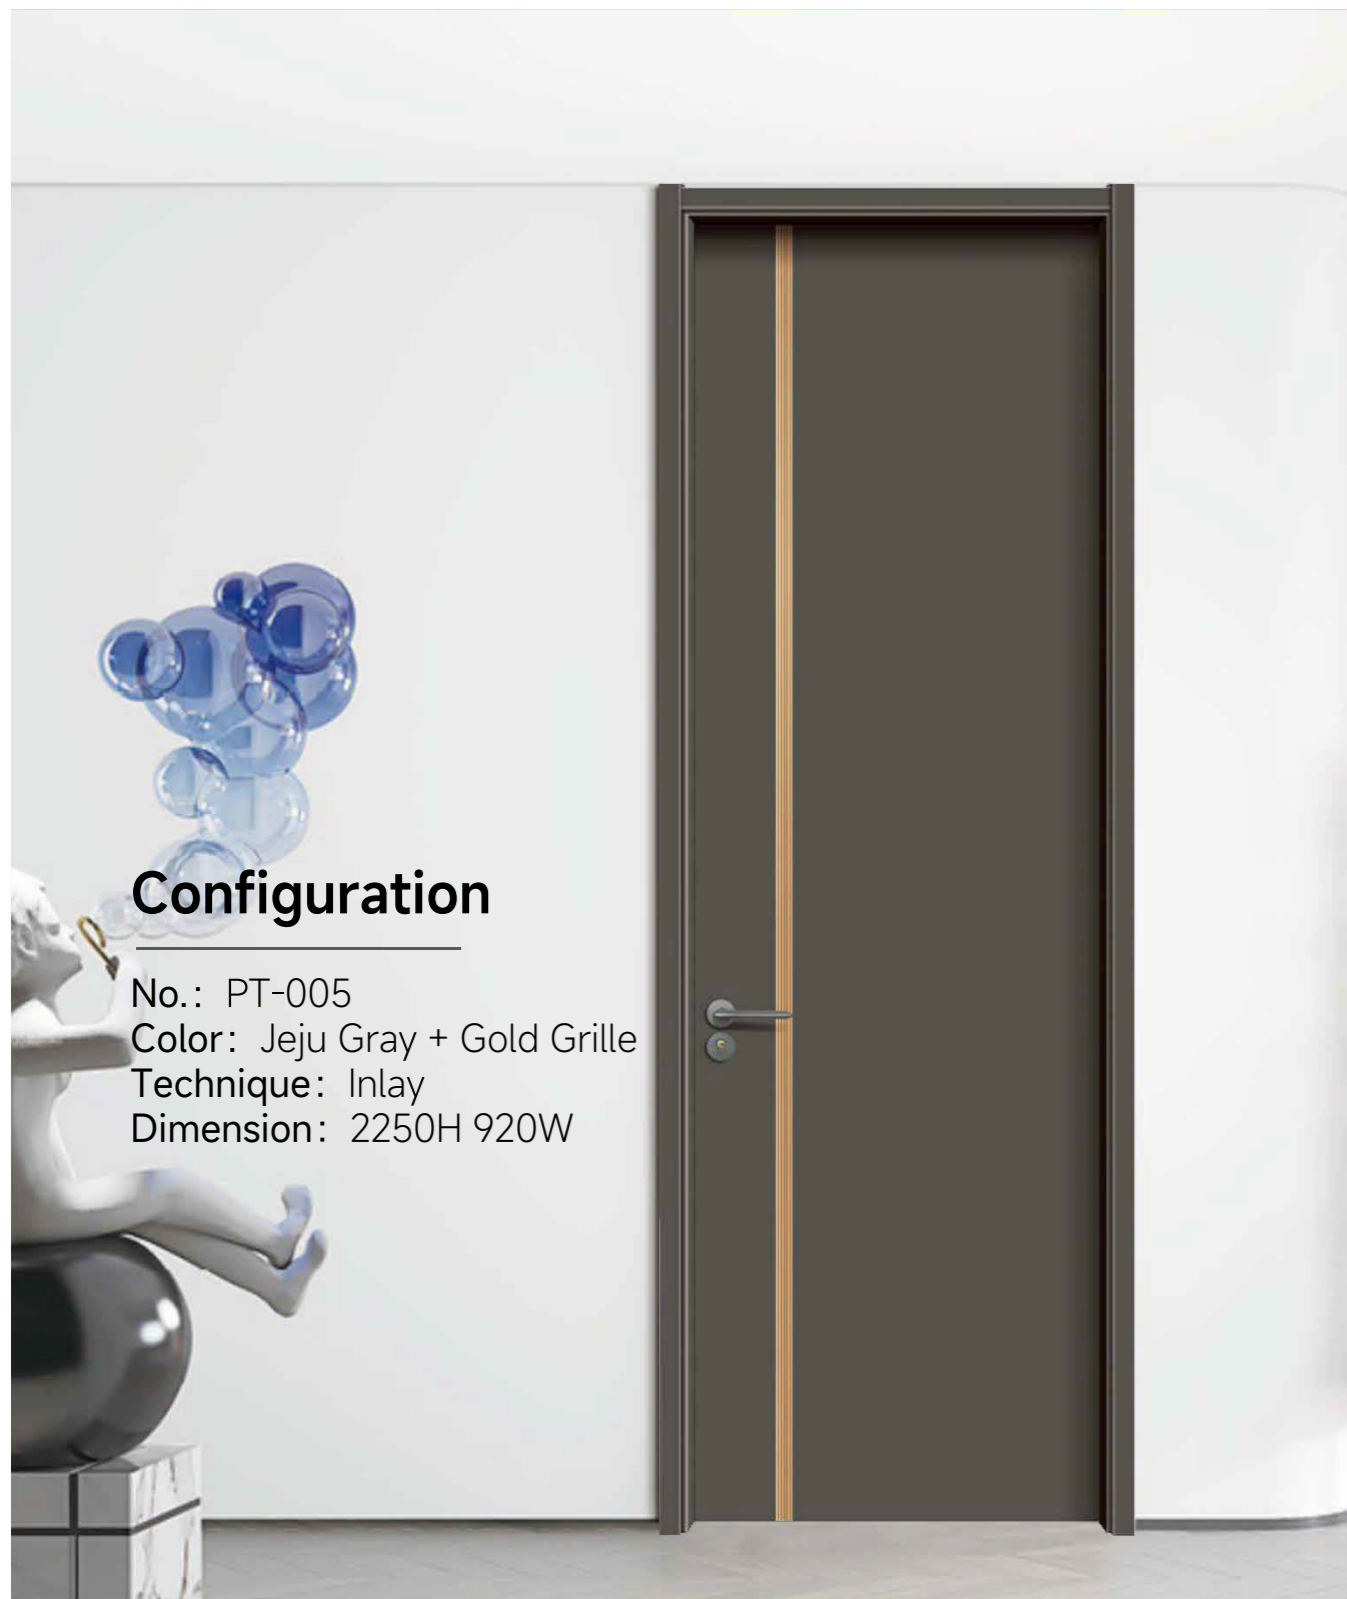

P-PM-G SERIES

ECOLOGICAL DOOR (PROJECT)

配置 Configuration

No.: LT-022
Color: Milk tea
Technique: Panel
Dimension: 2250H
920W

No.: LT-023
Color: Cement ash
Technique: Panel
Dimension: 2250H
920W

No.: LT-025
Color: Jeju Gray
Technique: Panel
Dimension: 2250H
920W