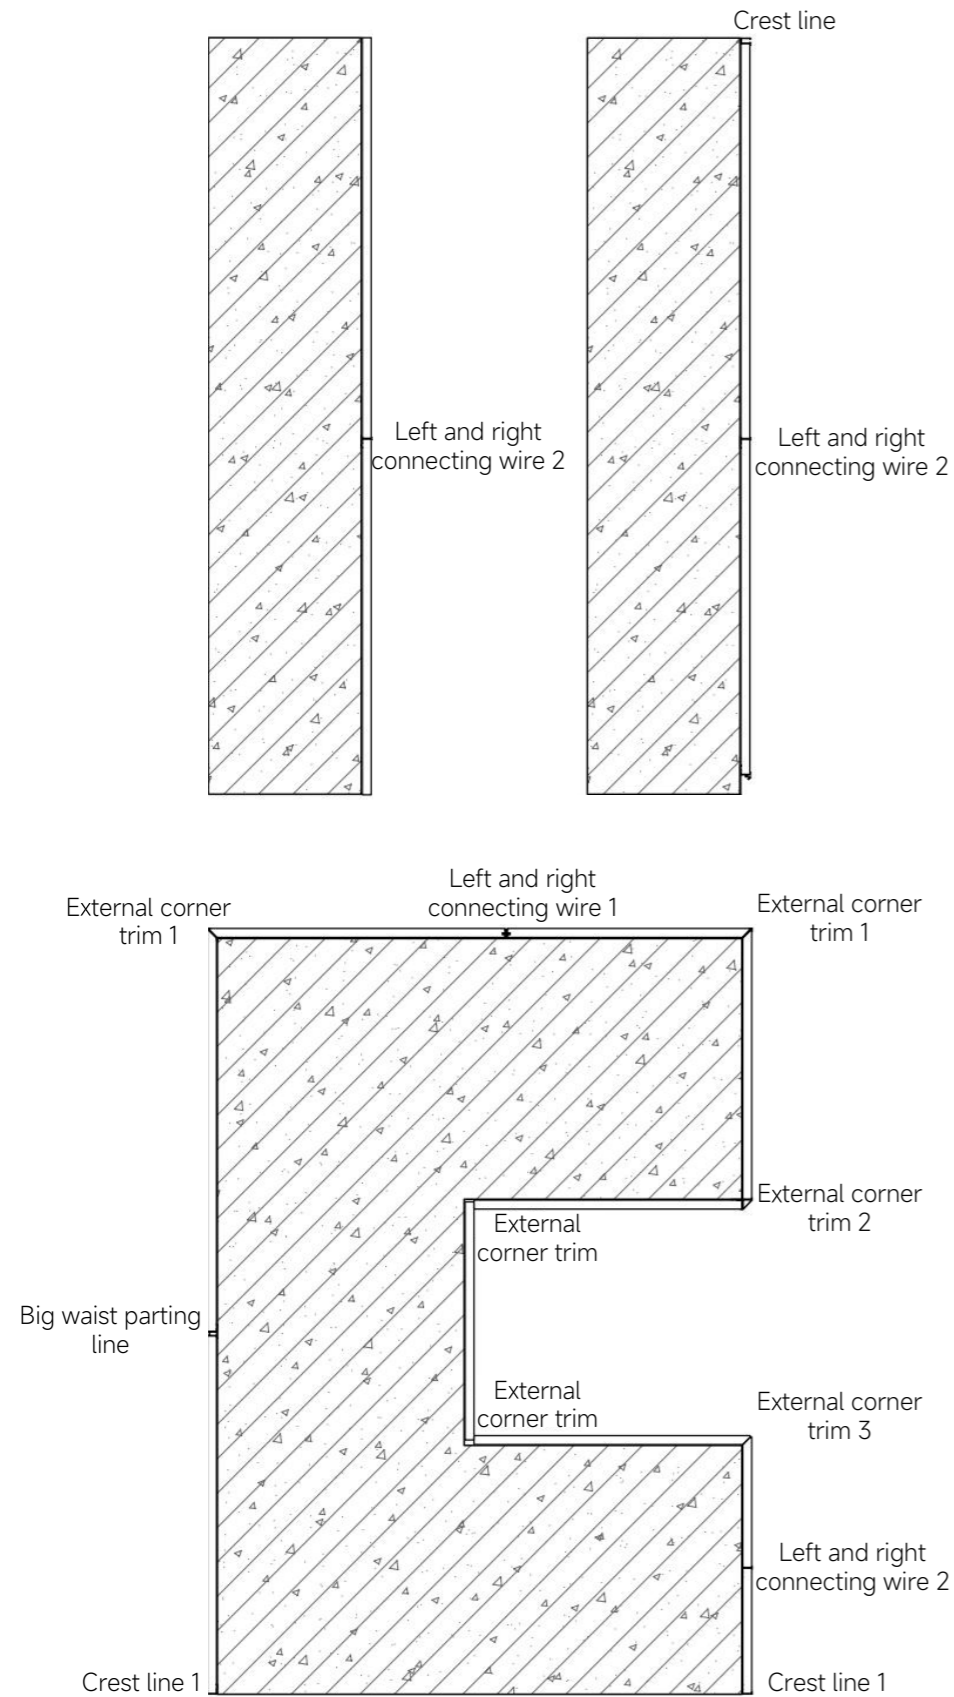

18MM WALL PANEL SYSTEM

Closure Name	Section No.	Section Syle	Rough sketch
External corner trim 1	LS2048H		
External corner trim 2	LS18010AH		
External corner trim 3	45 degree Angle of crabapple corner		
Left and right connecting wire 1	LS402H		
Left and right connecting wire 2	LS2045H		
Side closure1	LS2044H		
Big waist parting line	LS2046H		
Crest line	LS2050H		
Skirting board	LS2047H