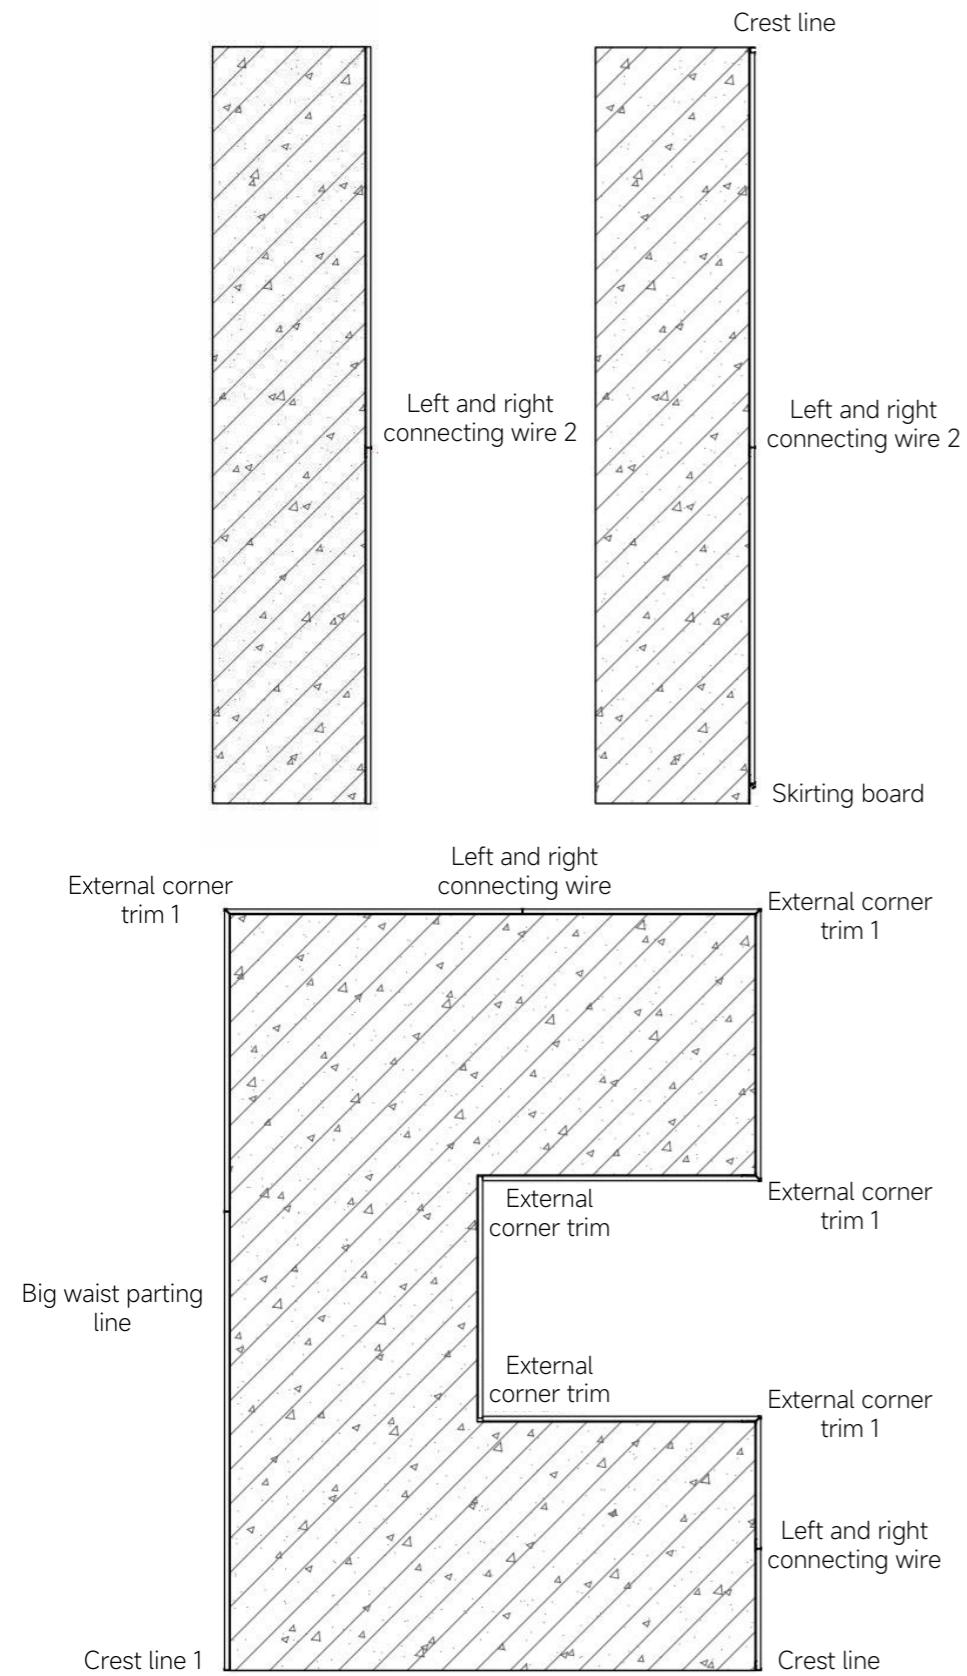

9MM WALL PANEL SYSTEM

Closure Name	Section No.	Section Syle	Rough sketch
External corner trim 1	LS2087H		
Left and right connecting wire	LS2084H		
Side closure1	LS2085H		
Crest line	LS2086H		
Skirting board	LS2088H