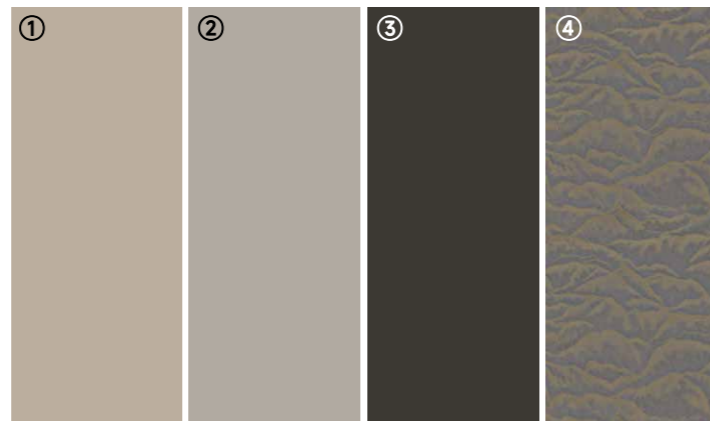

### Product Details

Wall panel process : 18mm Y Silk

Recommended pairing : P·XDF Series

Model : 18mmWainscoting

Color matching of wall panels :

- ① Y135
- ② L3179B
- ③ L 3181B
- ④ Y203