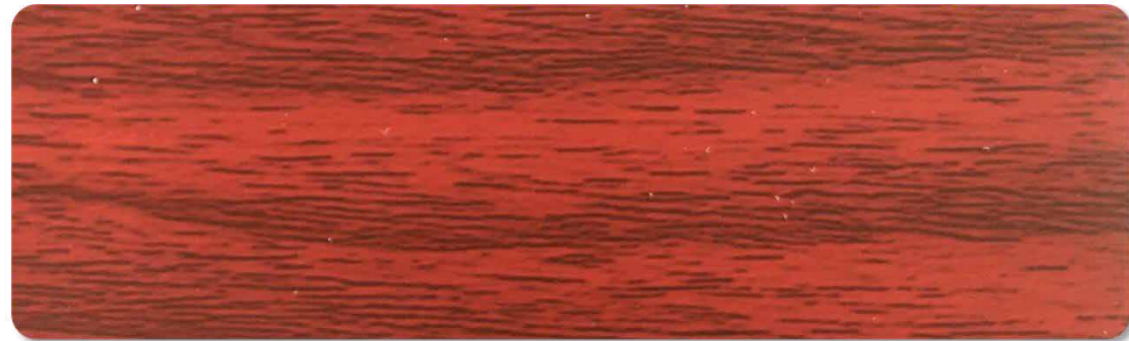

Color: Wood Grain Red