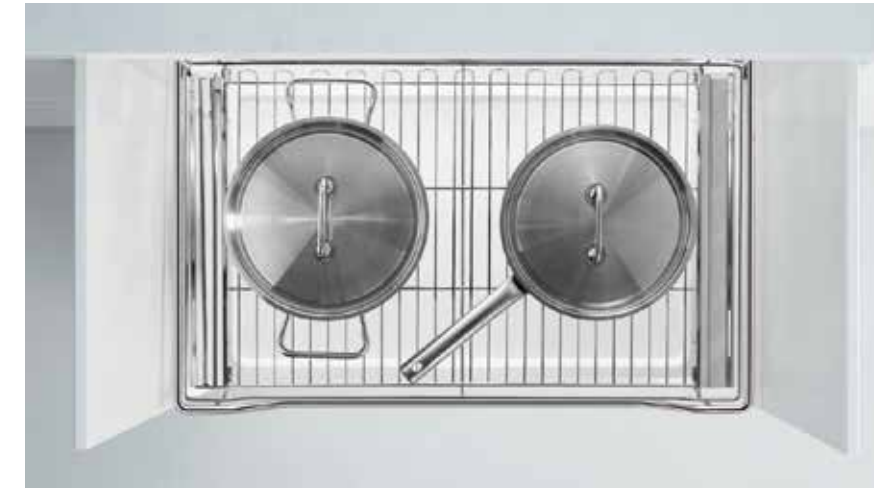

Fashion - Four-Sided Basket

ART. NO.	CABINET	WIDTH X DEPTH X HEIGHT	MATERIAL	SURFACE	PROCESS
301004	600 mm	535x466x186 mm	Carbon Steel	Glossy	Electroplating
301101	700 mm	635x466x186 mm	Carbon Steel	Glossy	Electroplating
301121	750 mm	685x466x186 mm	Carbon Steel	Glossy	Electroplating
301102	800 mm	735x466x186 mm	Carbon Steel	Glossy	Electroplating
301103	900 mm	835x466x186 mm	Carbon Steel	Glossy	Electroplating