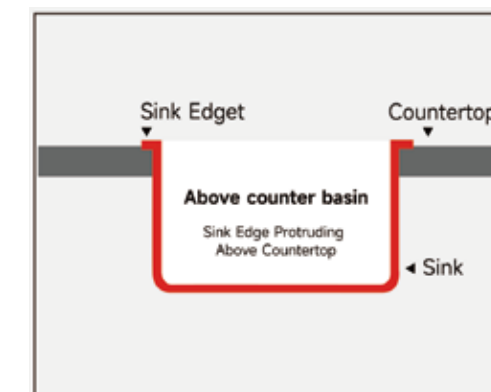

Three Installation Methods for Kitchen Sinks

1. Above counter basin