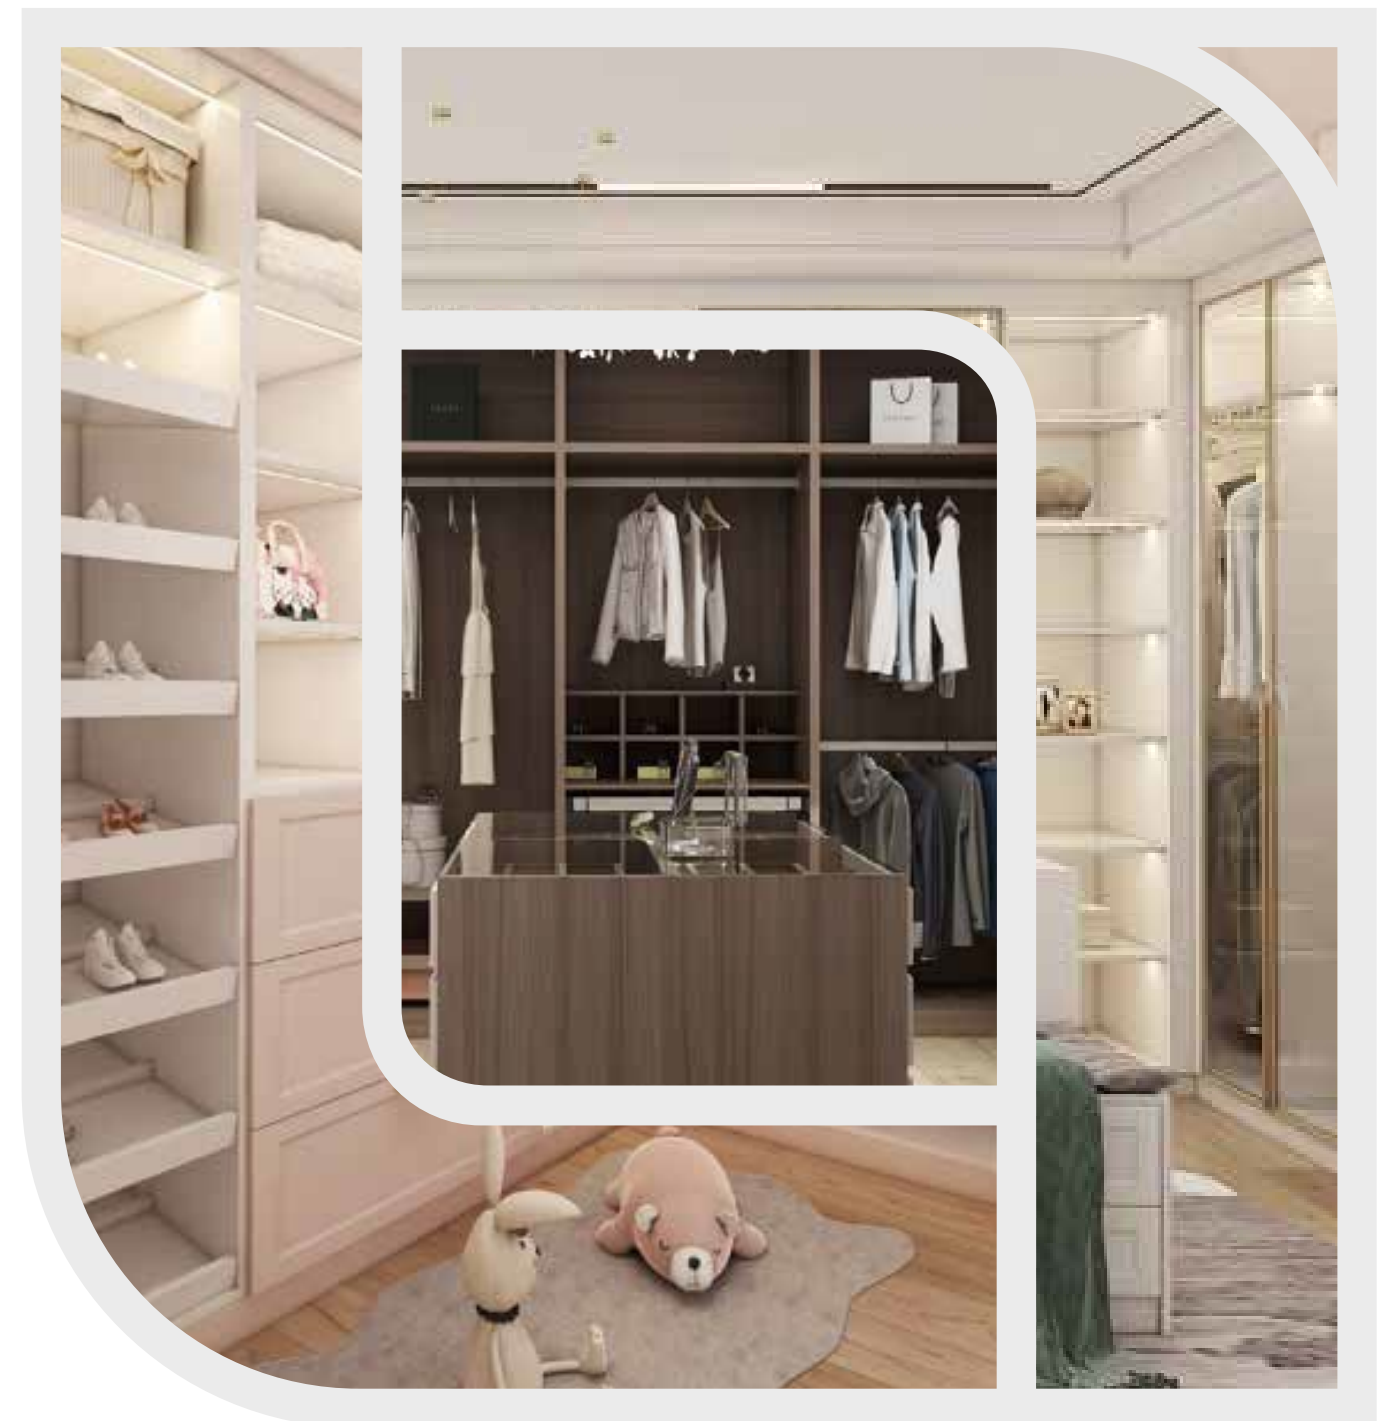

**LUXURY CABINETS AND
WARDROBES COMPANY LIMITED**

Namuwongo, Kampala - Uganda
P.O Box 186813 Kampala

+256 393 102 850 | +256 793 179 034
info@luxfit.ug

The perfect fit for a luxurious home

www.luxfit.ug

Luxfit

Wardrobes Product Catalog

Cabinet Systems • Wardrobes

INTERNATIONAL QUALITY STANDARD FULL SYSTEM CUSTOMIZATION