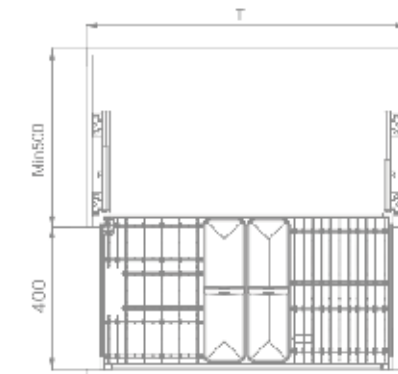

Dish Three-Sided Basket

ART. NO.	CABINET	WIDTH X DEPTH X HEIGHT	MATERIAL	SURFACE	PROCESS
303555	600 mm	525x440x130 mm	Aerospace Aluminum + Black Crystal Glass	Premium Gray	Fluorocarbon
303554	700 mm	625x440x130 mm	Aerospace Aluminum + Black Crystal Glass	Premium Gray	Fluorocarbon
303553	750 mm	675x440x130 mm	Aerospace Aluminum + Black Crystal Glass	Premium Gray	Fluorocarbon
303552	800 mm	725x440x130 mm	Aerospace Aluminum + Black Crystal Glass	Premium Gray	Fluorocarbon
303551	900 mm	825x440x130 mm	Aerospace Aluminum + Black Crystal Glass	Premium Gray	Fluorocarbon