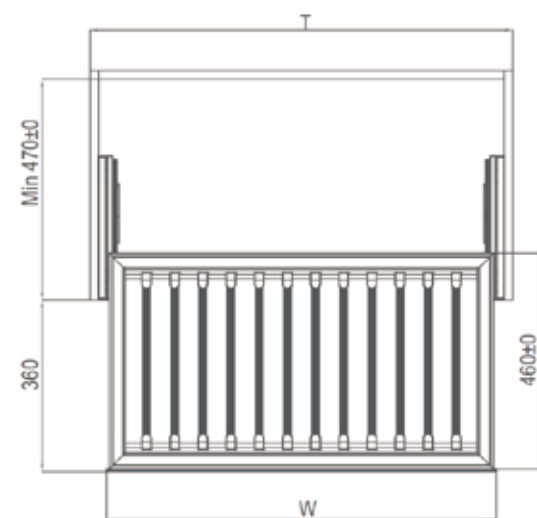

— ONE STOP SOLUTION —

Pants Rack

Art. No.	Cabinet	WidthxDepthxHeight	Color
703724	900mm	864x465x60 mm	Platinum
703723	800mm	764x465x60 mm	Platinum
703722	700mm	664x465x60 mm	Platinum
703721	600mm	564x465x60 mm	Platinum