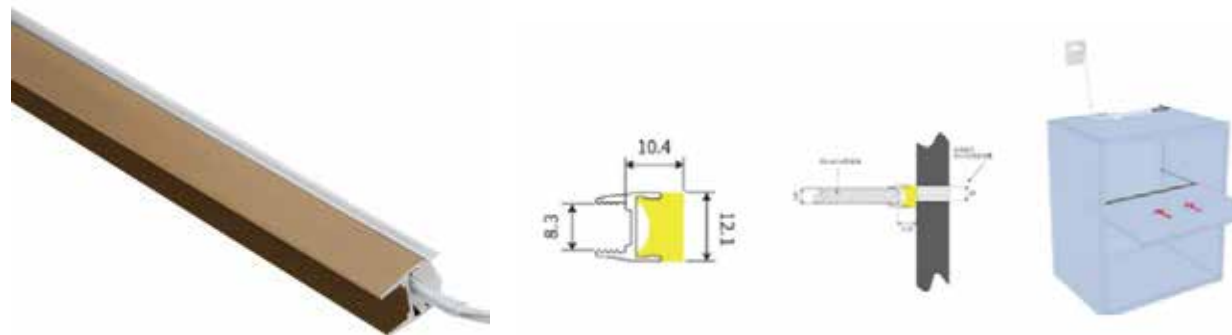

BA-1810

Input Voltage	Power (P/w/m)	Light Body Length (mm)	Color Temperature	CRI	Profile Color	Lifespan	Sensor Switch
DC12V	4.8	563/763/963/1163 (can be cut)	3000K	≥ 90	Gold	≥ 50,000 hours	None

BA-1811

Input Voltage	Power (P/w/m)	Light Body Length (mm)	Color Temperature	CRI	Profile Color	Lifespan	Sensor Switch
DC12V	4.8	563/763/963/1163 (can be cut)	3000K	≥ 90	Gold	≥ 50,000 hours	None

BA-1812

Input Voltage	Power (P/w/m)	Light Body Length (mm)	Color Temperature	CRI	Profile Color	Lifespan	Sensor Switch
DC12V	4.8	563/763/963/1163 (can be cut)	3000K	≥ 90	Gold	≥ 50,000 hours	None

LED MIRROR