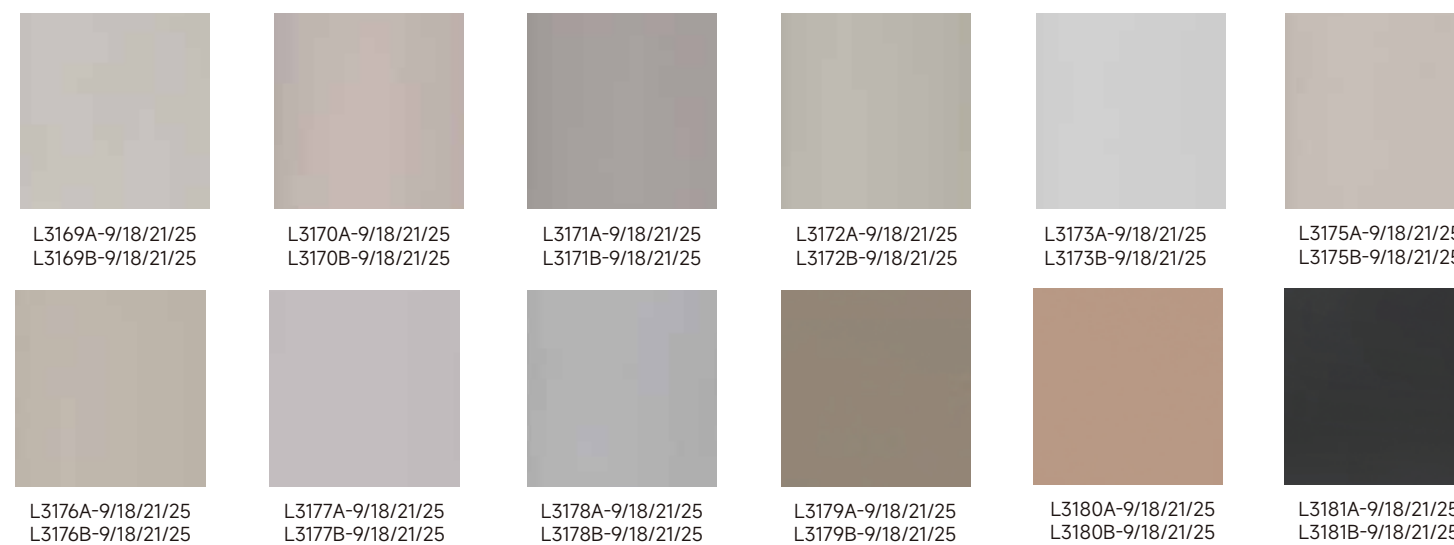

· Pure color lacquer Series

A mean high glossy finishing, B mean matt finishing

Max panel size 1200*2420mm: Aall colors in 9mm thickness

Max panel size 1200*2720mm: All colors in 18/21/25 mm thickness