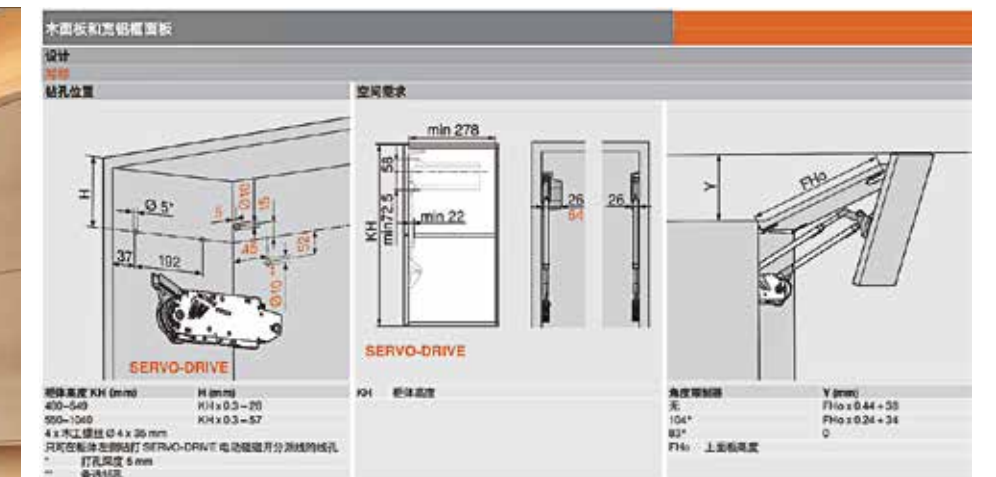

UPWARD FLIP SUPPORT

AVENTOS HL Love Flip Up Folding Door