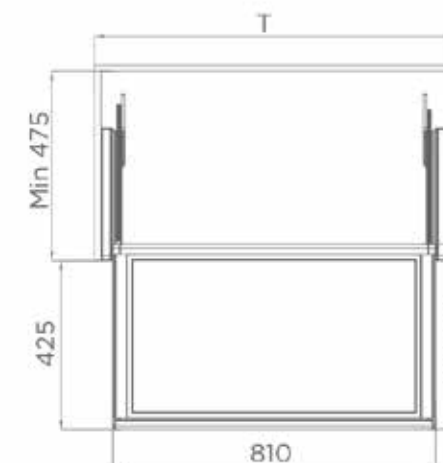

Clothes Basket

ITEM NO.	CABINET	SIZE
706031M	600 mm	510X465X151mm
706032M	700 mm	610X465X151mm
706033M	800 mm	710X465X151mm
706034M	900 mm	810X465X151mm