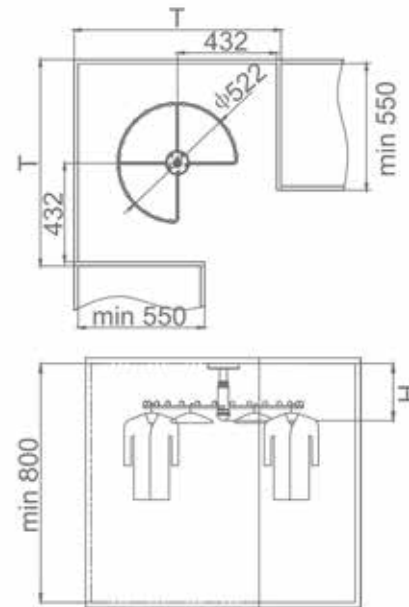

Rotating Clothes Rack

Art. No.	Cabinet	WidthxDepthxHeight	Color
703501P	≥ 600mm	522x188 mm	Platinum