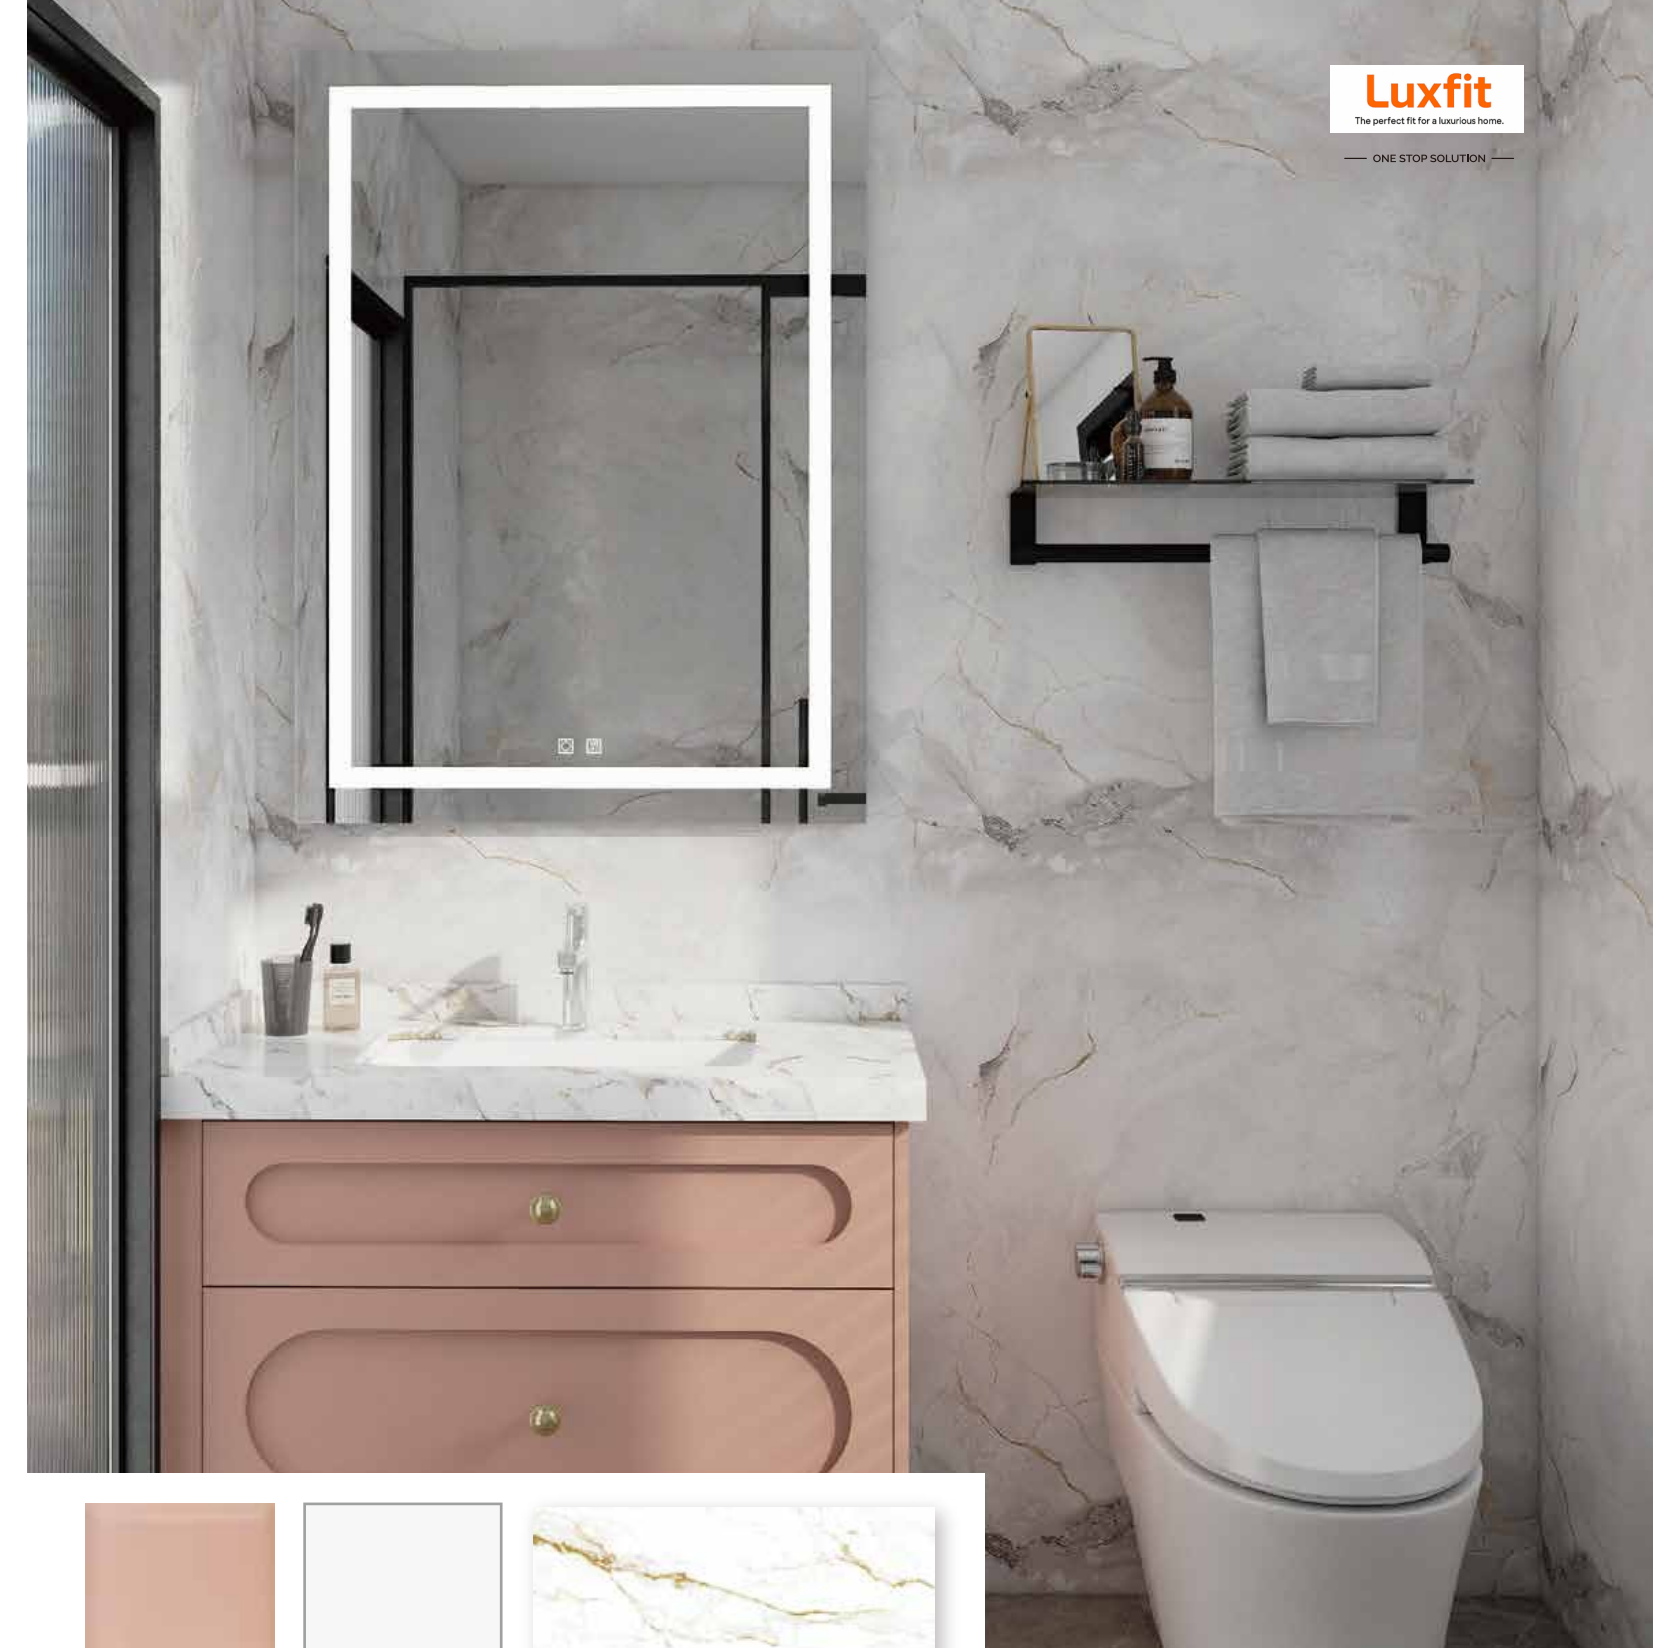

L3176B

Y127

QS102

J096

Description	Item	Material
Door	L3176B	Lacquer
Carcase	Y127	Melamine
Countertop	QS102	Quartz Stone
Handle	J096	

L3161B

BK12

PYHZX163215Y322RS