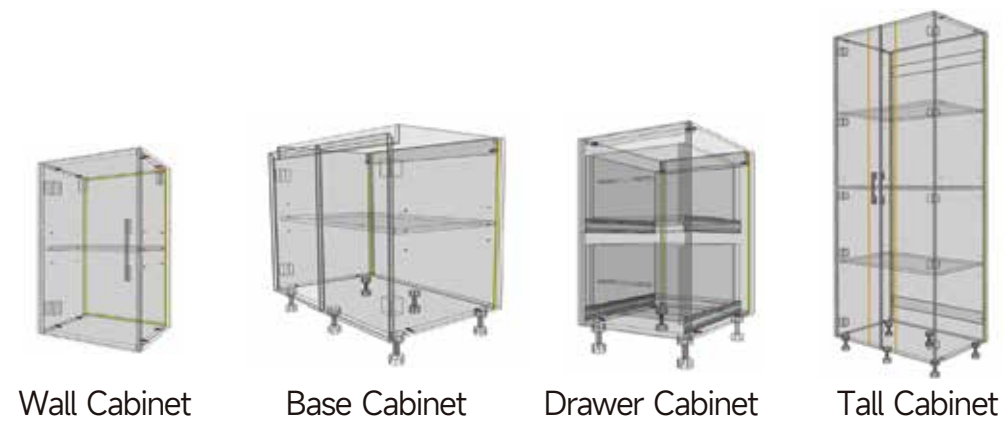

Shipping & Delivery

CABINET 3D STRCUTURE

Option 1 Cam-Lock

Option 2 Screw

Carcase Structure

Cabinet Structure

WARDROBE

For more newest design & art craft, please feel free to contact our project manager for excellent & professional solution. Color variation might occur due to image & print issue, final color shall be based on real product in hand.