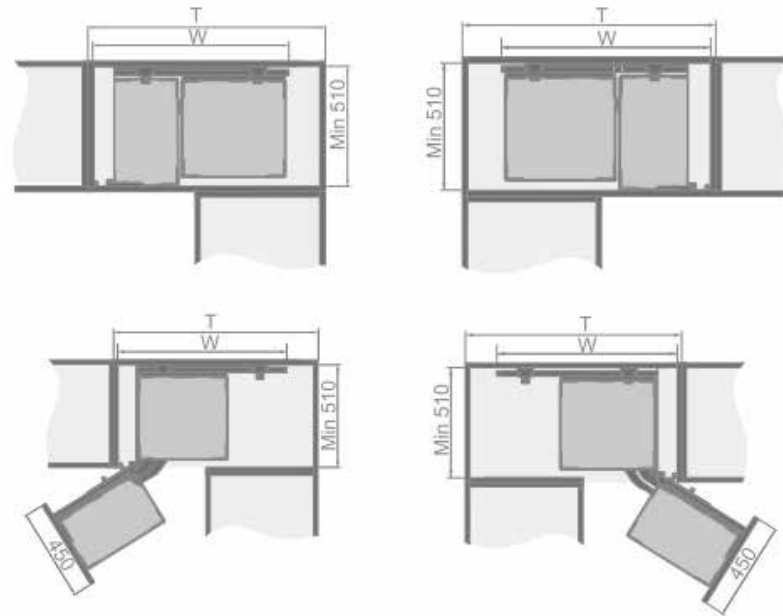

HANDLE

HANDLE

HIDDEN HANDLE

CABINET HIDDEN HANDLE

ACCESSORIES FOR KITCHEN PANTRY & LAUNDRY

Corner Monster

ART. NO.	CABINET	WIDTH X DEPTH X HEIGHT	MATERIAL	SURFACE	PROCESS	DESCRIPTION
101055	900 mm	860x510x535mm	Aerospace Aluminum Premium Gray	Fluorocarbon	Fluorocarbon	Left-opening Door
101056	900 mm	860x510x535mm	Aerospace Aluminum Premium Gray	Fluorocarbon	Fluorocarbon	Right-opening Door