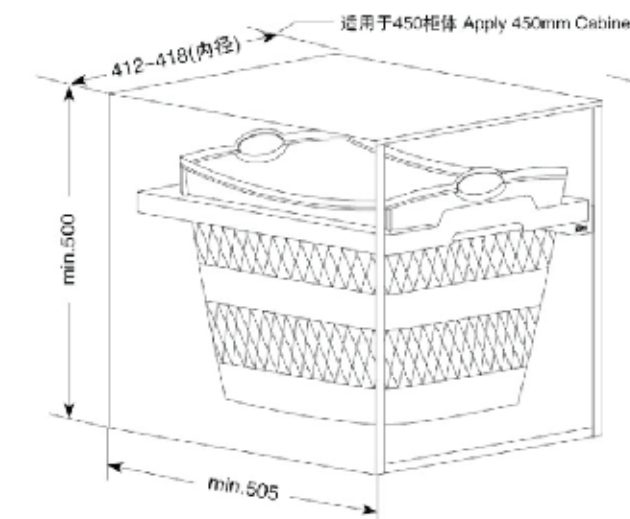

Knife and Fork Box

Suitable for
400-600mm
cabinet width

Suitable for
600-750mm
cabinet width

Suitable for
750-1000mm
cabinet width

BY-450

Capacity	WIDTH X DEPTH X HEIGHT
45L	415x500x490mm

Trash Bin

Available trash bin sizes:
400, 450,