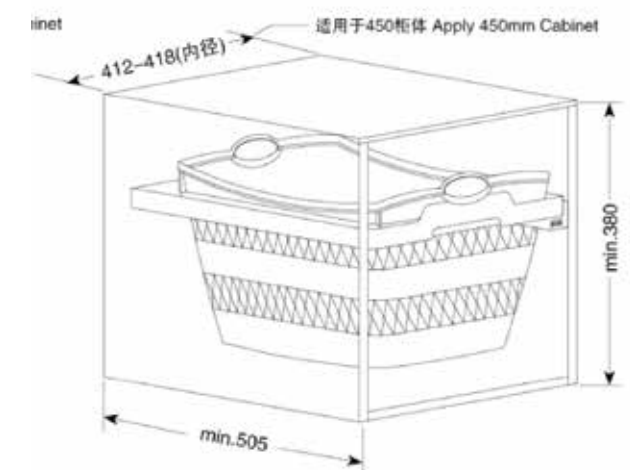

BY-450A

Capacity	WIDTH X DEPTH X HEIGHT
35L	415x500x370mm