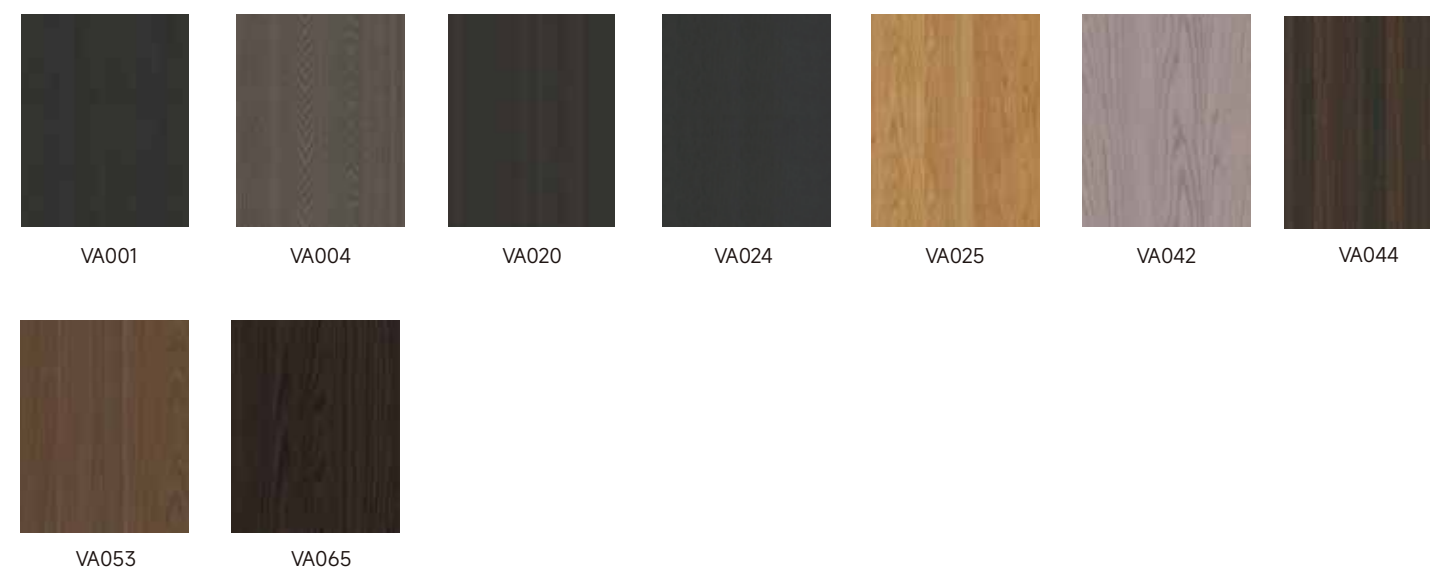

· Wooden nature veneer