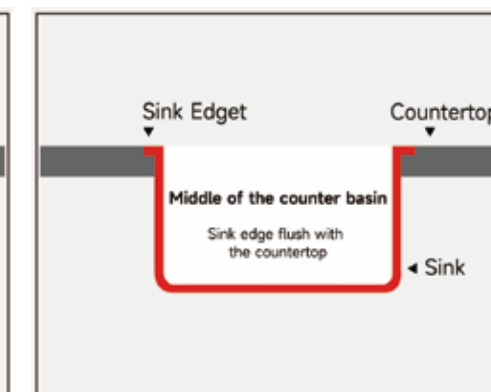

FY-003

Material and Thickness:
Stainless Steel 304

Outer Diameter Size (cm):
68x45, 80x48

Three Installation Methods for Kitchen Sinks

1. Above counter basin

2. Middle of the counter basin

3. Under counter basin