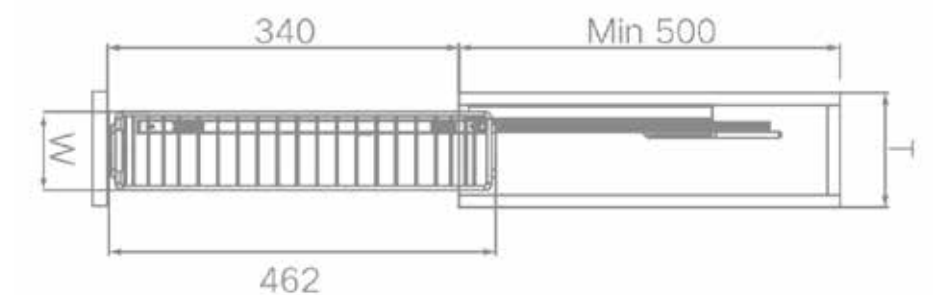

Fashion - Super Narrow Pull-Out Basket

ART. NO.	CABINET	WIDTH X DEPTH X HEIGHT	MATERIAL	SURFACE	PROCESS
304098	150 mm	95x462x505 mm	Carbon Steel	Glossy	Electroplating
304099	200 mm	145x462x505 mm	Carbon Steel	Glossy	Electroplating
304098-P	150 mm	95x462x505 mm	Carbon Steel	Metallic Gray	Nano Spraying
304099-P	200 mm	145x462x505 mm	Carbon Steel	Metallic Gray	Nano Spraying