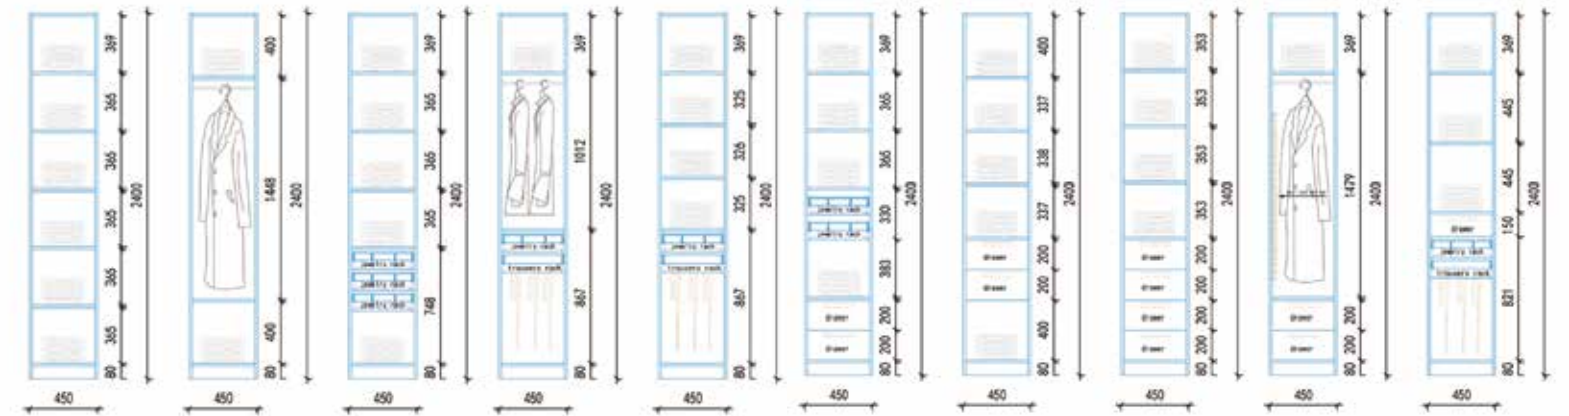

WARDROBE 3D STRCUTURE

Wardrobe Length from 400mm to 650mm