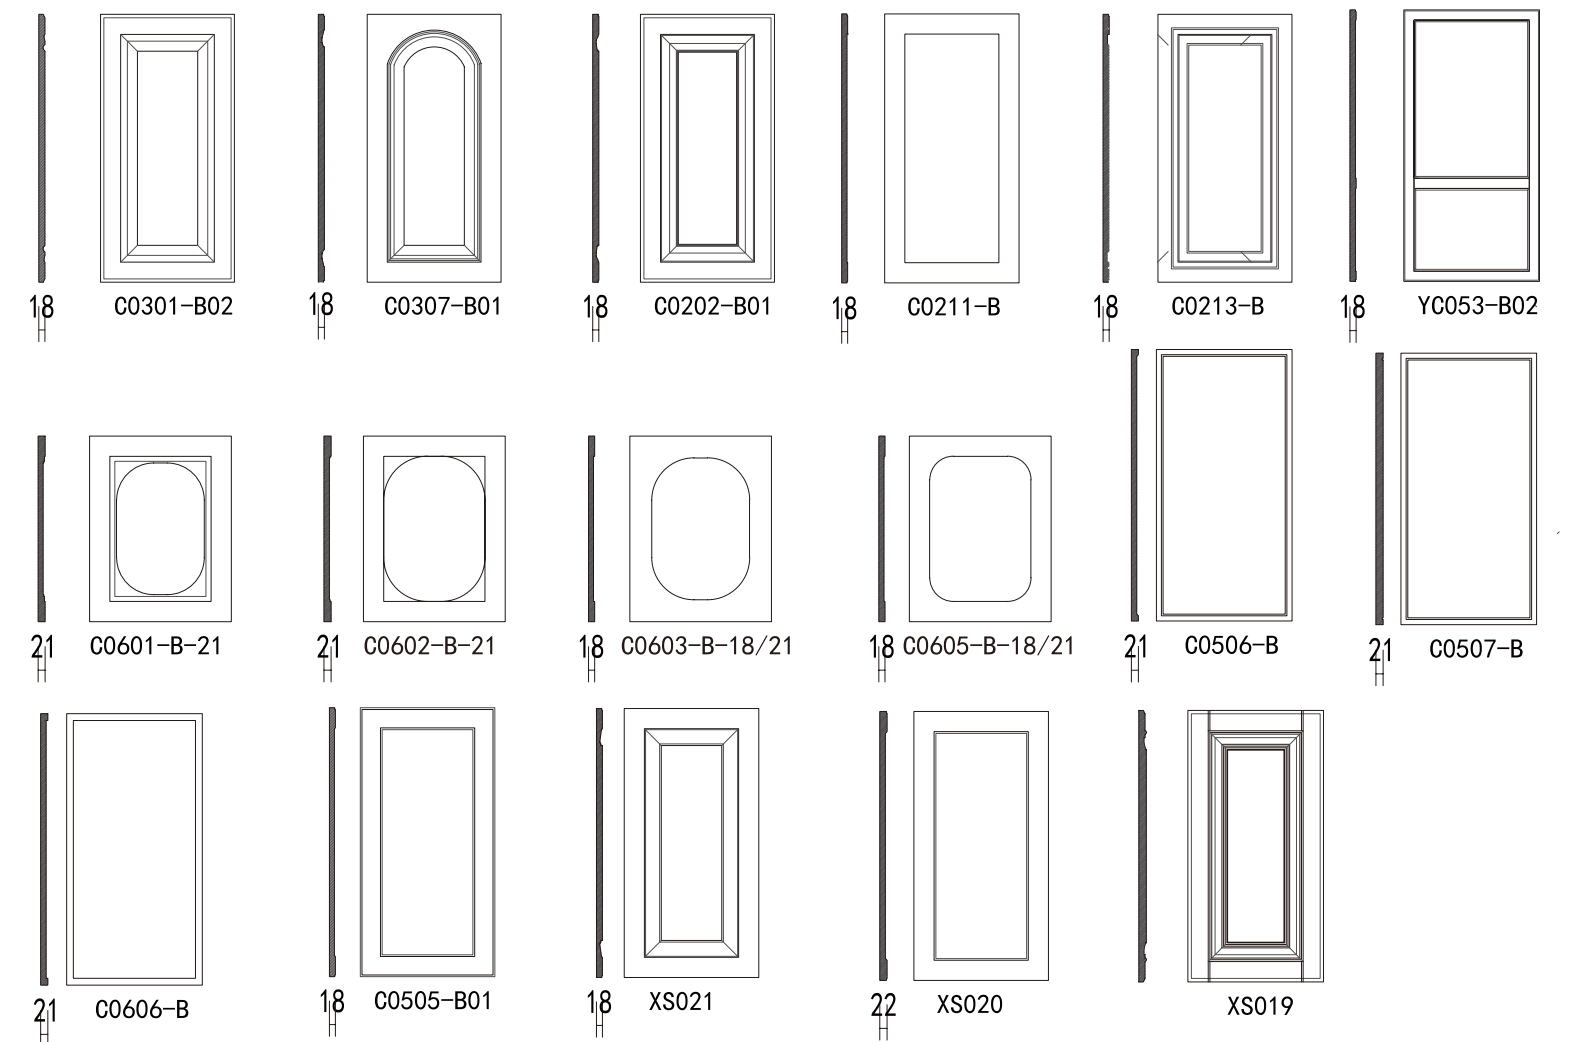

· Door shape option

J078/ww02: high glossy finishing J096/45°Beveled Door/Grooved Door: high glossy and matt