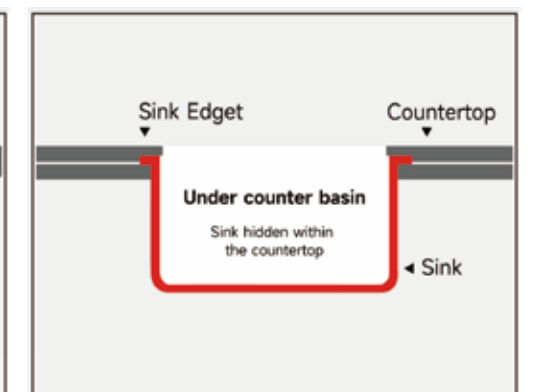

FY-003

Material and Thickness:
Stainless Steel 304

Outer Diameter Size (cm):
68x45, 80x48

Three Installation Methods for Kitchen Sinks

1. Above counter basin

2. Middle of the counter basin

3. Under counter basin