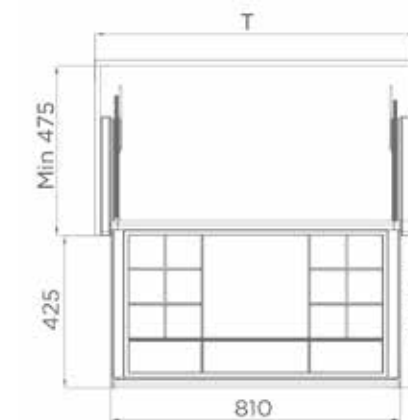

Underwear Drawer

ITEM NO.	CABINET	SIZE
706011M	600 mm	510X465X91mm
706012M	700 mm	610X465X91mm
706013M	800 mm	710X465X91mm
706014M	900 mm	810X465X91mm