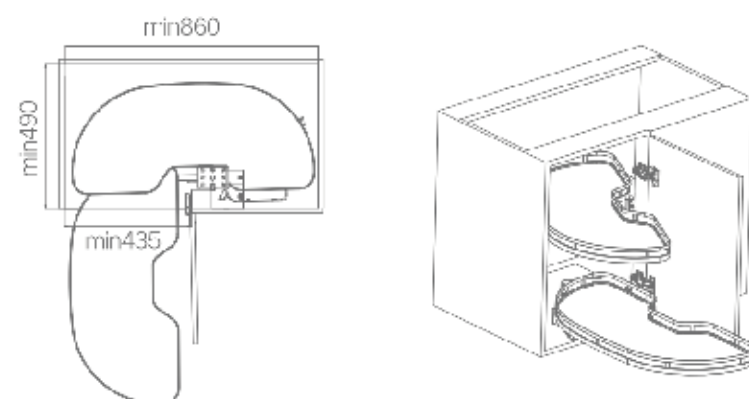

Dish Three-Sided Basket

Universal Mounting Holes for Base and Top

ART. NO.	CABINET	WIDTH X DEPTH X HEIGHT	MATERIAL	SURFACE	PROCESS	DESCRIPTION
101061	Width ≥ 860 mm Depth ≥ 490 mm Door Width ≥ 435 mm	829x409x(540-680) mm	Carbon Steel	Metallic Gray	Nano Spraying	Left and Right Universal Use