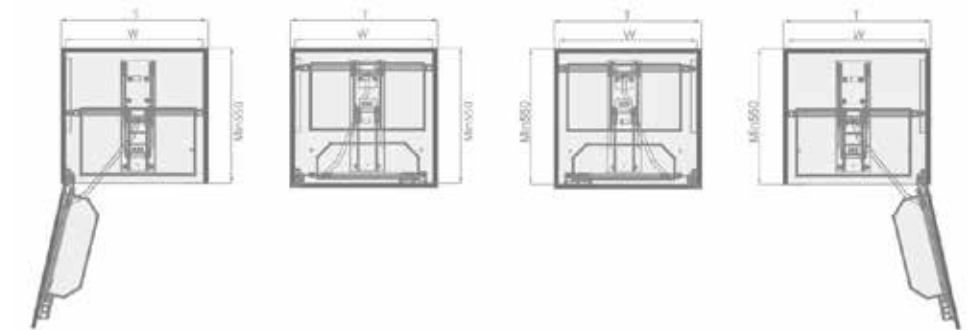

ART. NO.	CABINET	WIDTH X DEPTH X HEIGHT	MATERIAL	SURFACE	PROCESS	DESCRIPTION
202261	450/500 mm	408x500x1335 mm	Carbon Steel	Glossy	Electroplating	Black Diamond Basket, 4 Layers
202262	450/500 mm	408x500x1625 mm	Carbon Steel	Glossy	Electroplating	Black Diamond Basket, 5 Layers
202263	450/500 mm	408x500x1825 mm	Carbon Steel	Glossy	Electroplating	Black Diamond Basket, 6 Layers
202264	600 mm	558x500x1335 mm	Carbon Steel	Glossy	Electroplating	Black Diamond Basket, 4 Layers
202265	600 mm	558x500x1625 mm	Carbon Steel	Glossy	Electroplating	Black Diamond Basket, 5 Layers
202266	600 mm	558x500x1825 mm	Carbon Steel	Glossy	Electroplating	Black Diamond Basket, 6 Layers