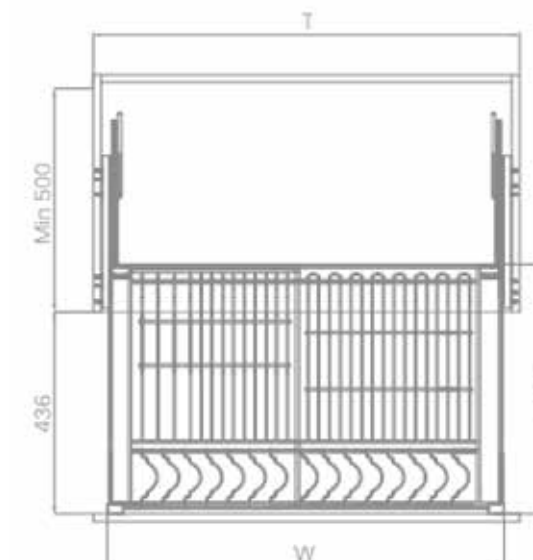

Black Diamond Dish Three-Sided Basket

ART. NO.	CABINET	WIDTH X DEPTH X HEIGHT	MATERIAL	SURFACE	PROCESS
303501	600 mm	540x467x189 mm	Stainless Steel	Matte	Electrolysis
303502	700 mm	640x467x189 mm	Stainless Steel	Matte	Electrolysis
303503	750 mm	690x467x189 mm	Stainless Steel	Matte	Electrolysis
303504	800 mm	740x467x189 mm	Stainless Steel	Matte	Electrolysis
303505	900 mm	840x467x189 mm	Stainless Steel	Matte	Electrolysis