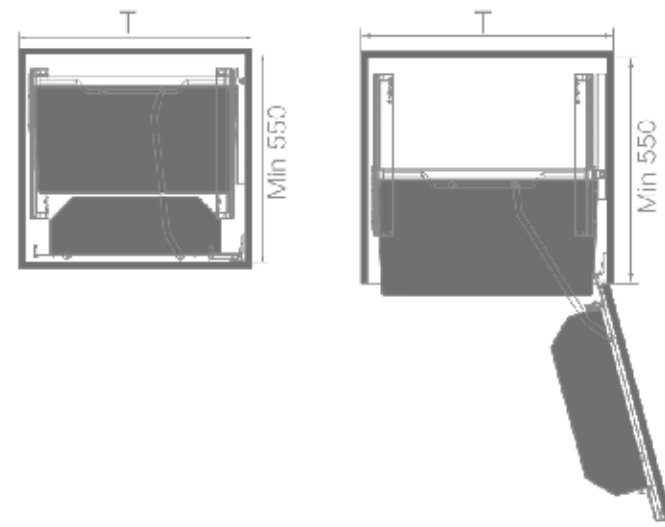

Black Diamond - Base Cabinet Pull-Out Basket

ART. NO.	CABINET	WIDTH X DEPTH X HEIGHT	MATERIAL	SURFACE	PROCESS
309031	600 mm	529x450x650 mm	Carbon Steel	Platinum	Electroplating