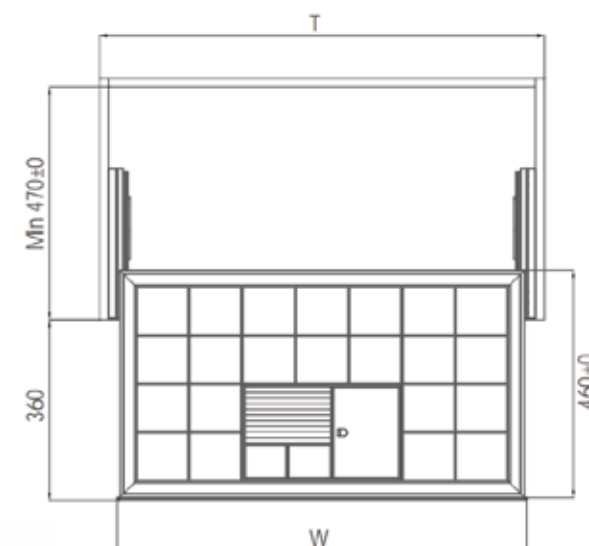

Jewelry Drawer

Art. No.	Cabinet	WidthxDepthxHeight	Color
703744	900mm	864x465x60 mm	Platinum + Armani Orange
703743	800mm	764x465x60 mm	Platinum + Armani Orange
703742	700mm	664x465x60 mm	Platinum + Armani Orange
703741	600mm	564x465x60 mm	Platinum + Armani Orange