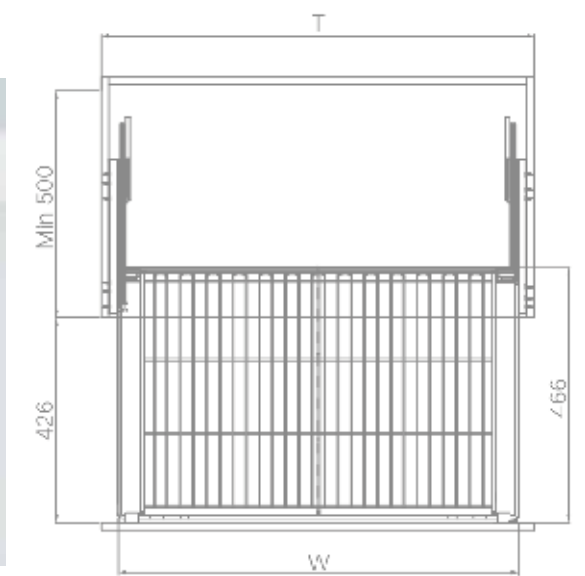

Fashion - Four-Sided Basket

ART. NO.	CABINET	WIDTH X DEPTH X HEIGHT	MATERIAL	SURFACE	PROCESS
301004	600 mm	535x466x186 mm	Carbon Steel	Glossy	Electroplating
301101	700 mm	635x466x186 mm	Carbon Steel	Glossy	Electroplating
301121	750 mm	685x466x186 mm	Carbon Steel	Glossy	Electroplating
301102	800 mm	735x466x186 mm	Carbon Steel	Glossy	Electroplating
301103	900 mm	835x466x186 mm	Carbon Steel	Glossy	Electroplating