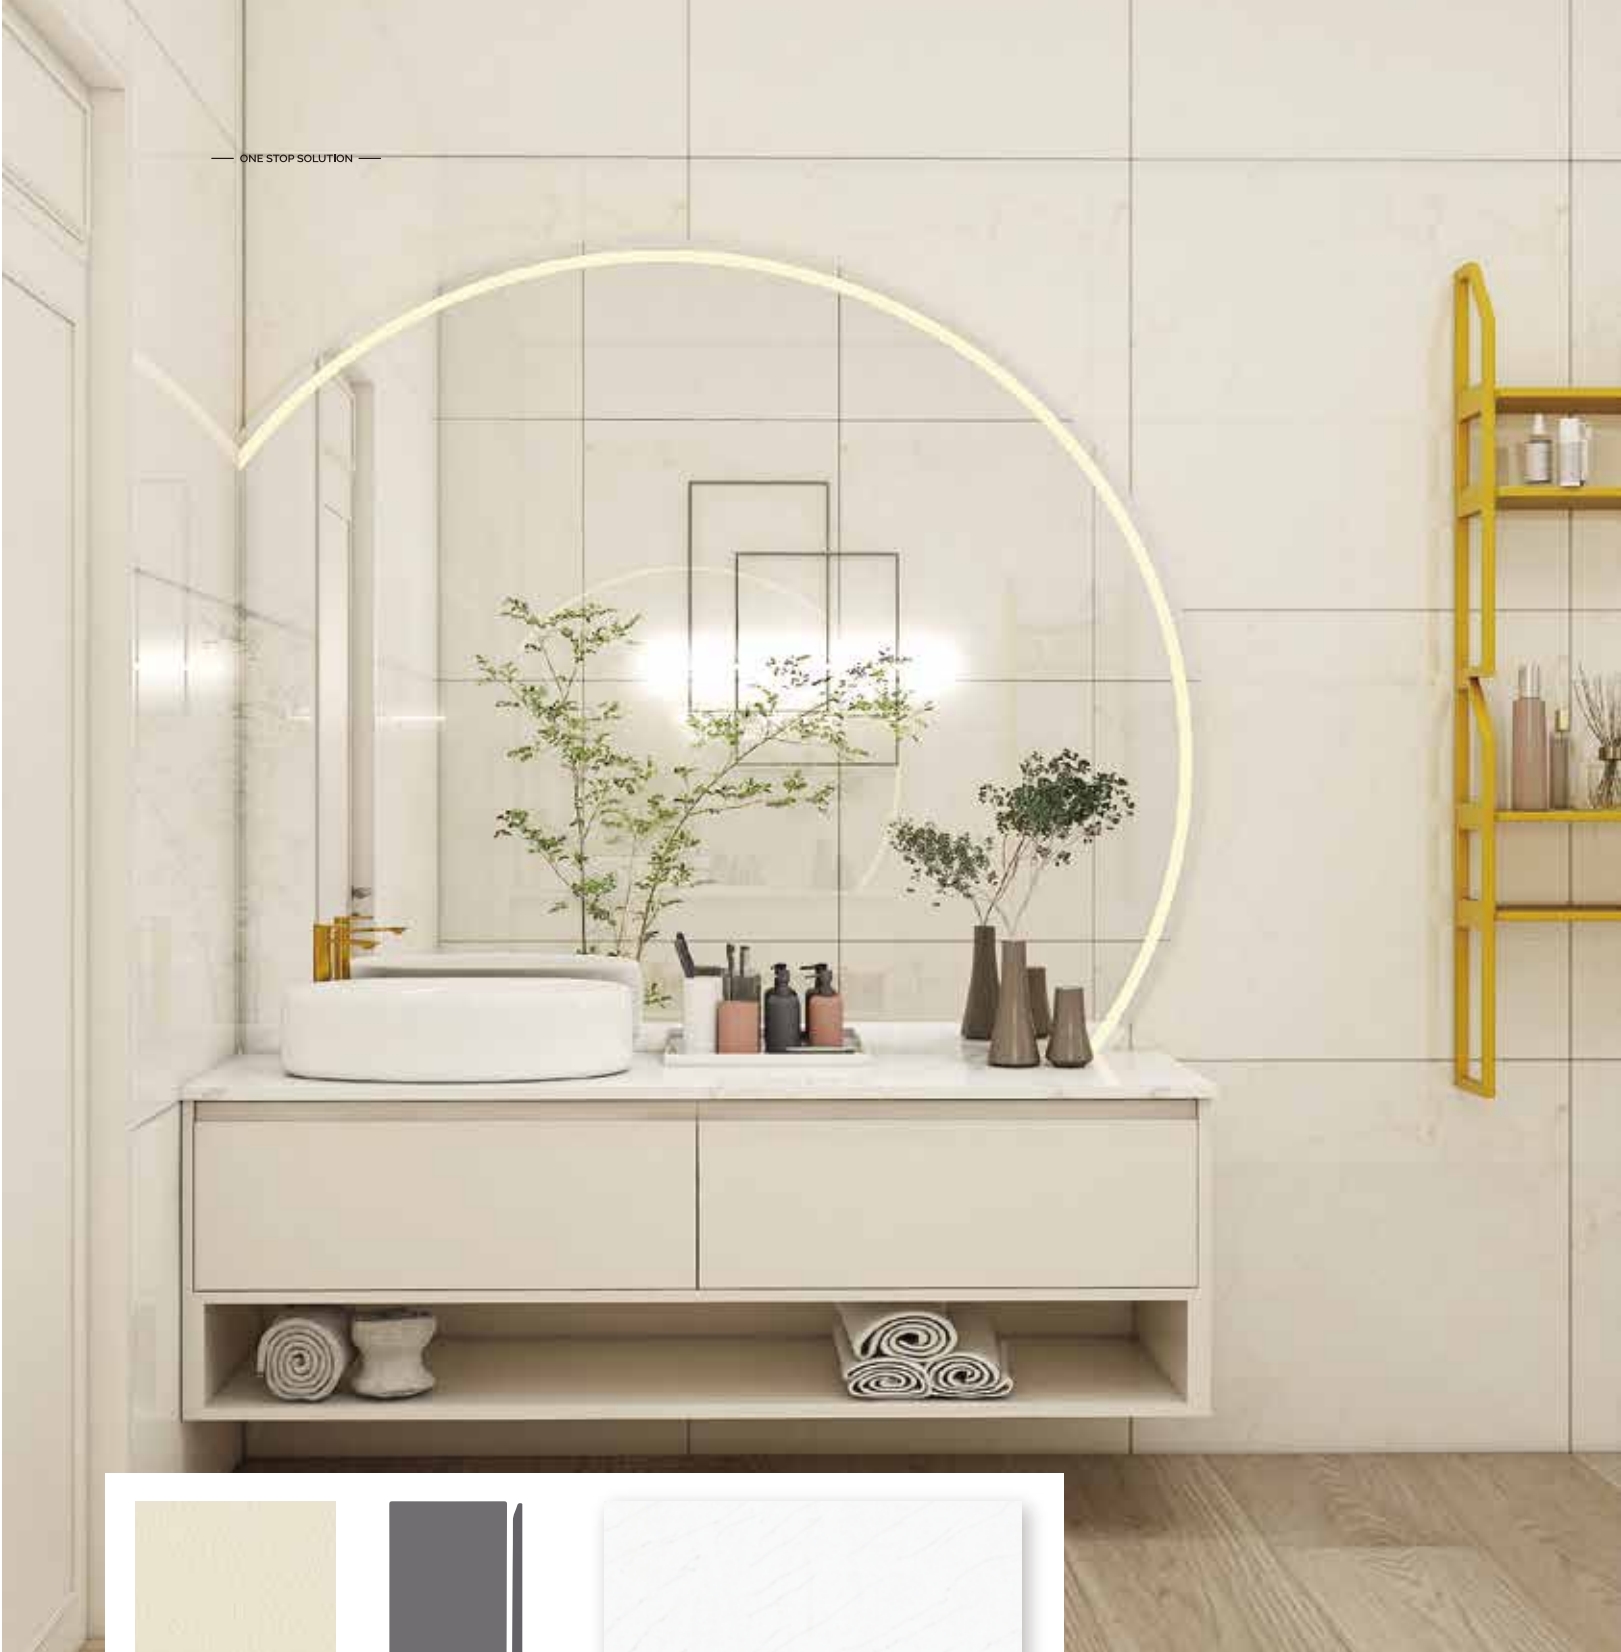

BK126

45°Beveled Door

PYHZX163215Y218RS

Description	Item	Material
Door	BK126	Melamine
Carcase	BK126	Melamine
Countertop	PYHZX163215Y218RS	Sintered Stone
Handle	45°Beveled Door	

Y123

45° Beveled Door

PSL8431-1