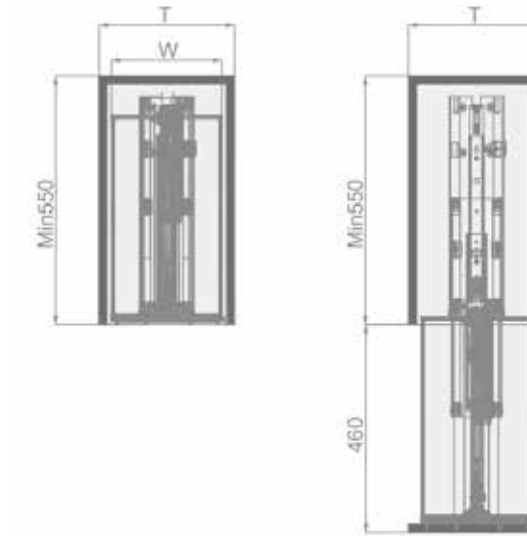

ART. NO.	CABINET	WIDTH X DEPTH X HEIGHT	MATERIAL	SURFACE	PROCESS	DESCRIPTION
201121	300 mm	250x500x(1259-1659) mm	Carbon Steel	Glossy	Electroplating	Black Diamond Basket, 4 Layers
201122	300 mm	250x500x(1659-2059) mm	Carbon Steel	Glossy	Electroplating	Black Diamond Basket, 5 Layers
201123	300 mm	250x500x(1959-2359) mm	Carbon Steel	Glossy	Electroplating	Black Diamond Basket, 6 Layers
201124	400 mm	350x500x(1259-1659) mm	Carbon Steel	Glossy	Electroplating	Black Diamond Basket, 4 Layers
201125	400 mm	350x500x(1659-2059) mm	Carbon Steel	Glossy	Electroplating	Black Diamond Basket, 5 Layers
201126	400 mm	350x500x(1959-2359) mm	Carbon Steel	Glossy	Electroplating	Black Diamond Basket, 6 Layers