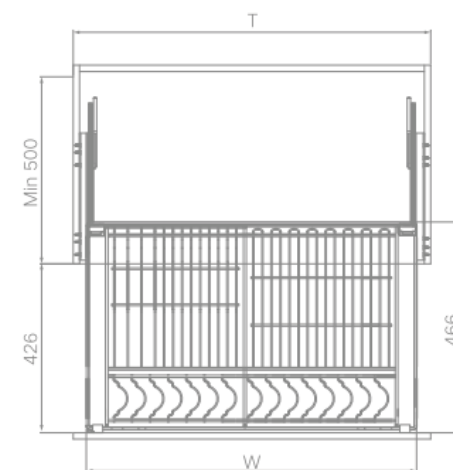

Black Diamond - Base Cabinet Pull-Out Basket

ART. NO.	CABINET	WIDTH X DEPTH X HEIGHT	MATERIAL	SURFACE	PROCESS
301607	600 mm	535x466x186 mm	Carbon Steel	Glossy	Electroplating
301601	700 mm	635x466x186 mm	Carbon Steel	Glossy	Electroplating
301606	750 mm	685x466x186 mm	Carbon Steel	Glossy	Electroplating
301602	800 mm	735x466x186 mm	Carbon Steel	Glossy	Electroplating
301603	900 mm	835x466x186 mm	Carbon Steel	Glossy	Electroplating